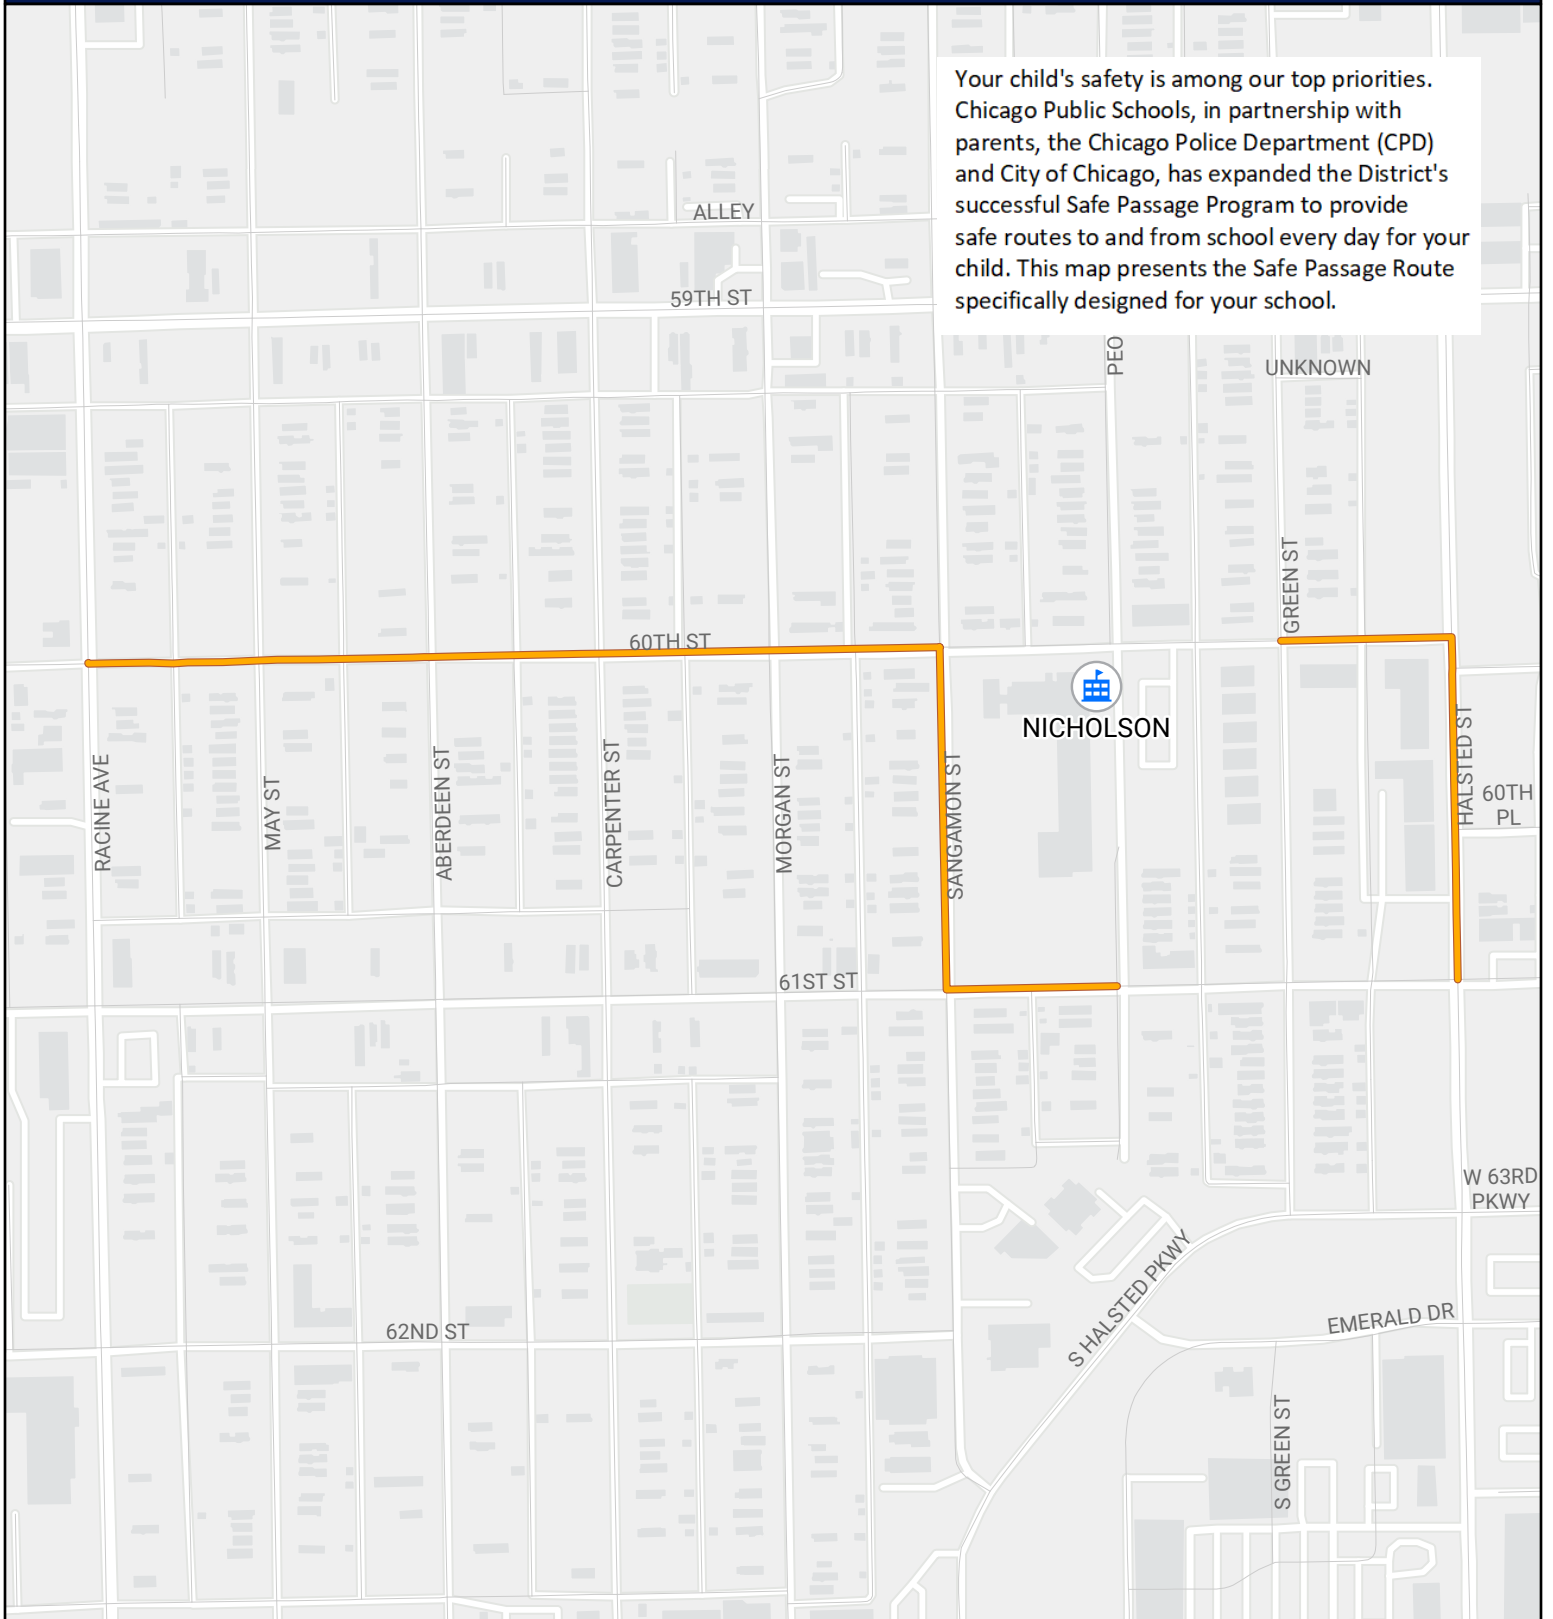

SAFE PASSAGE ROUTE: NICHOLSON

Your child's safety is among our top priorities. Chicago Public Schools, in partnership with parents, the Chicago Police Department (CPD) and City of Chicago, has expanded the District's successful Safe Passage Program to provide safe routes to and from school every day for your child. This map presents the Safe Passage Route specifically designed for your school.

-  Safe Passage Route
-  School Location

Source: PDM, CPS June 2023