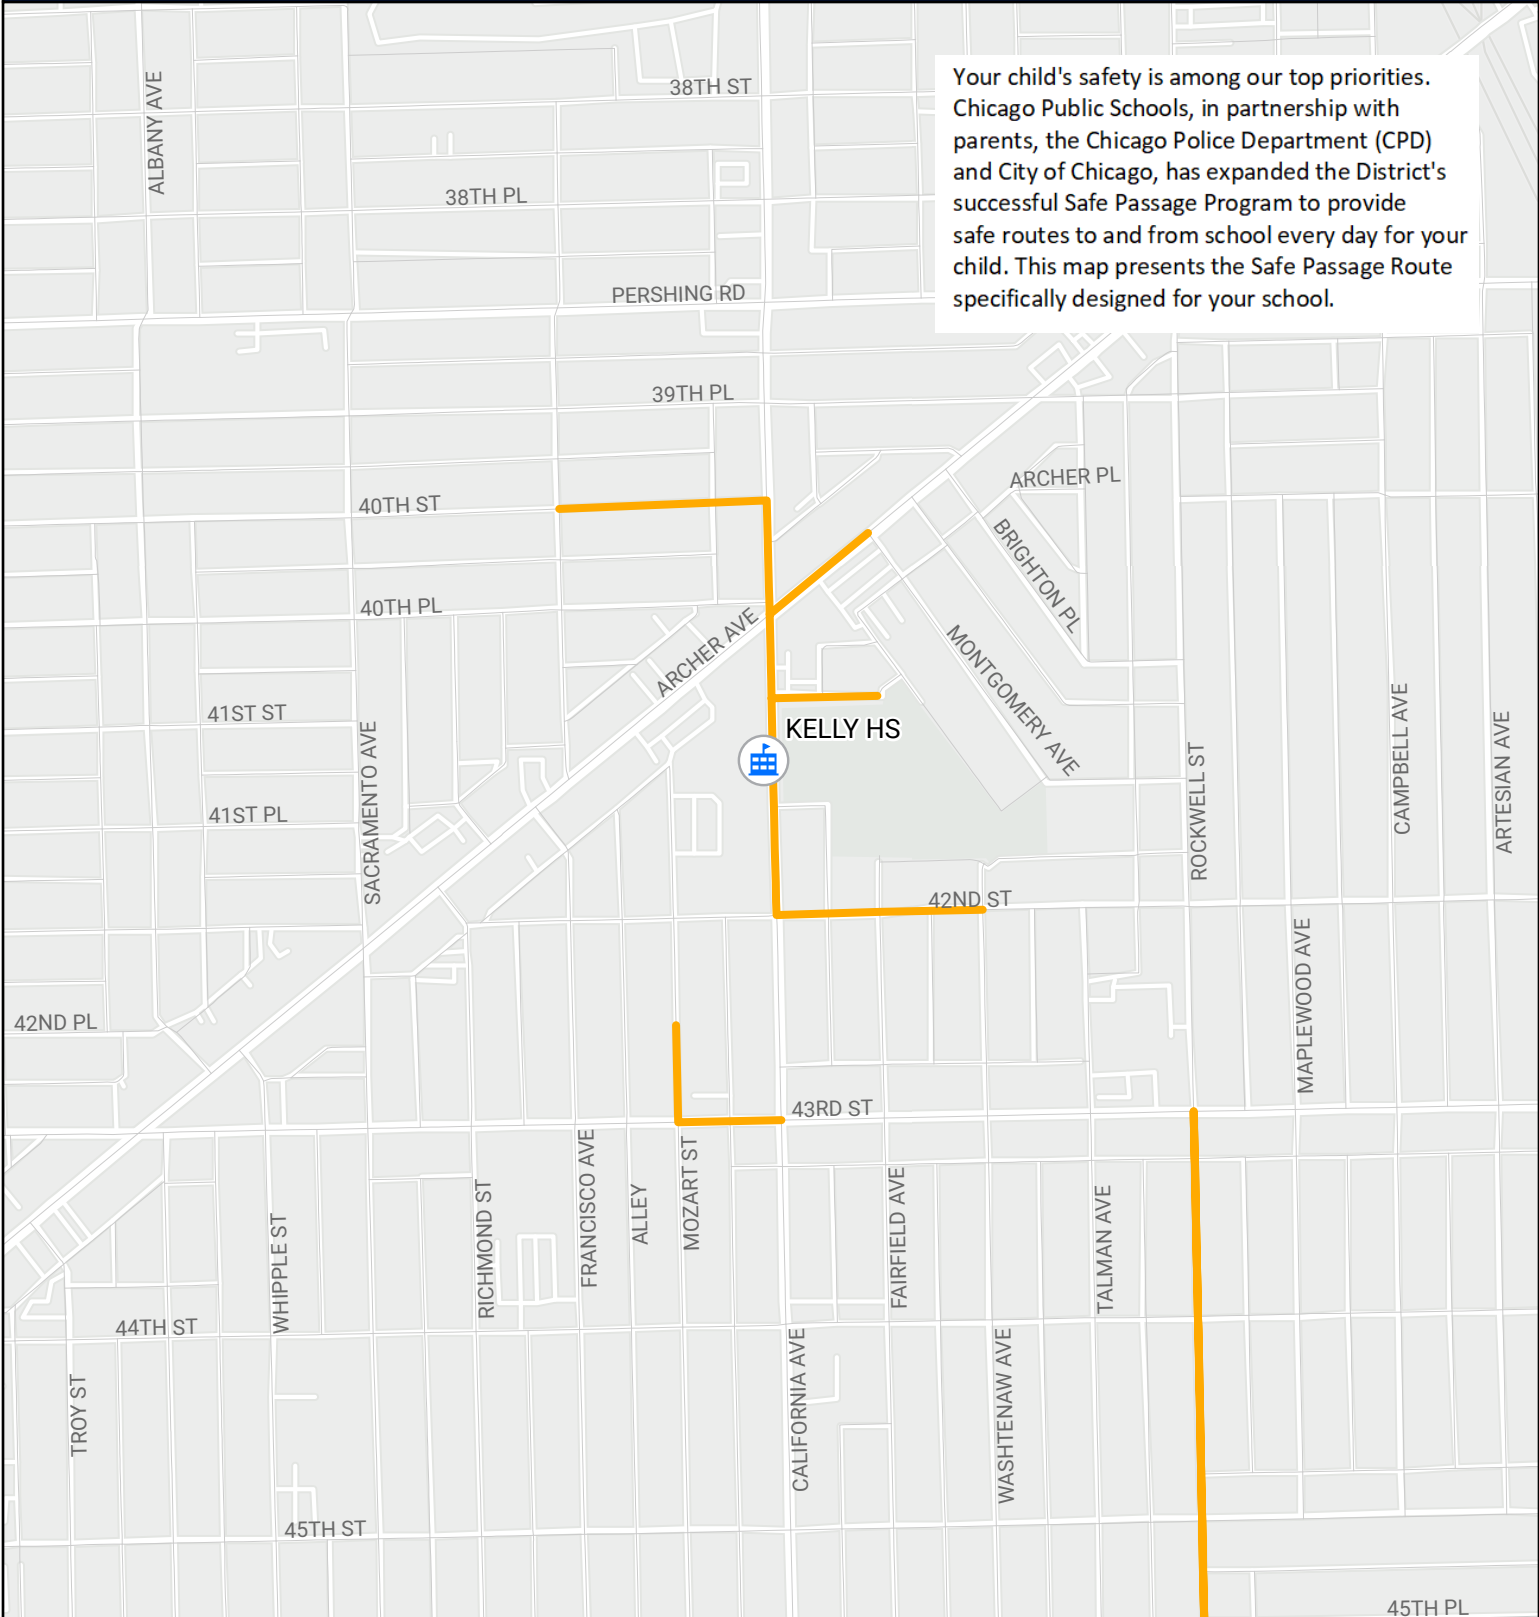

SAFE PASSAGE ROUTE: KELLY HS

Your child's safety is among our top priorities. Chicago Public Schools, in partnership with parents, the Chicago Police Department (CPD) and City of Chicago, has expanded the District's successful Safe Passage Program to provide safe routes to and from school every day for your child. This map presents the Safe Passage Route specifically designed for your school.

 Safe Passage Route

 School Location

Source: PDM, CPS July 2023

0 0.1 0.1 0.2 Miles