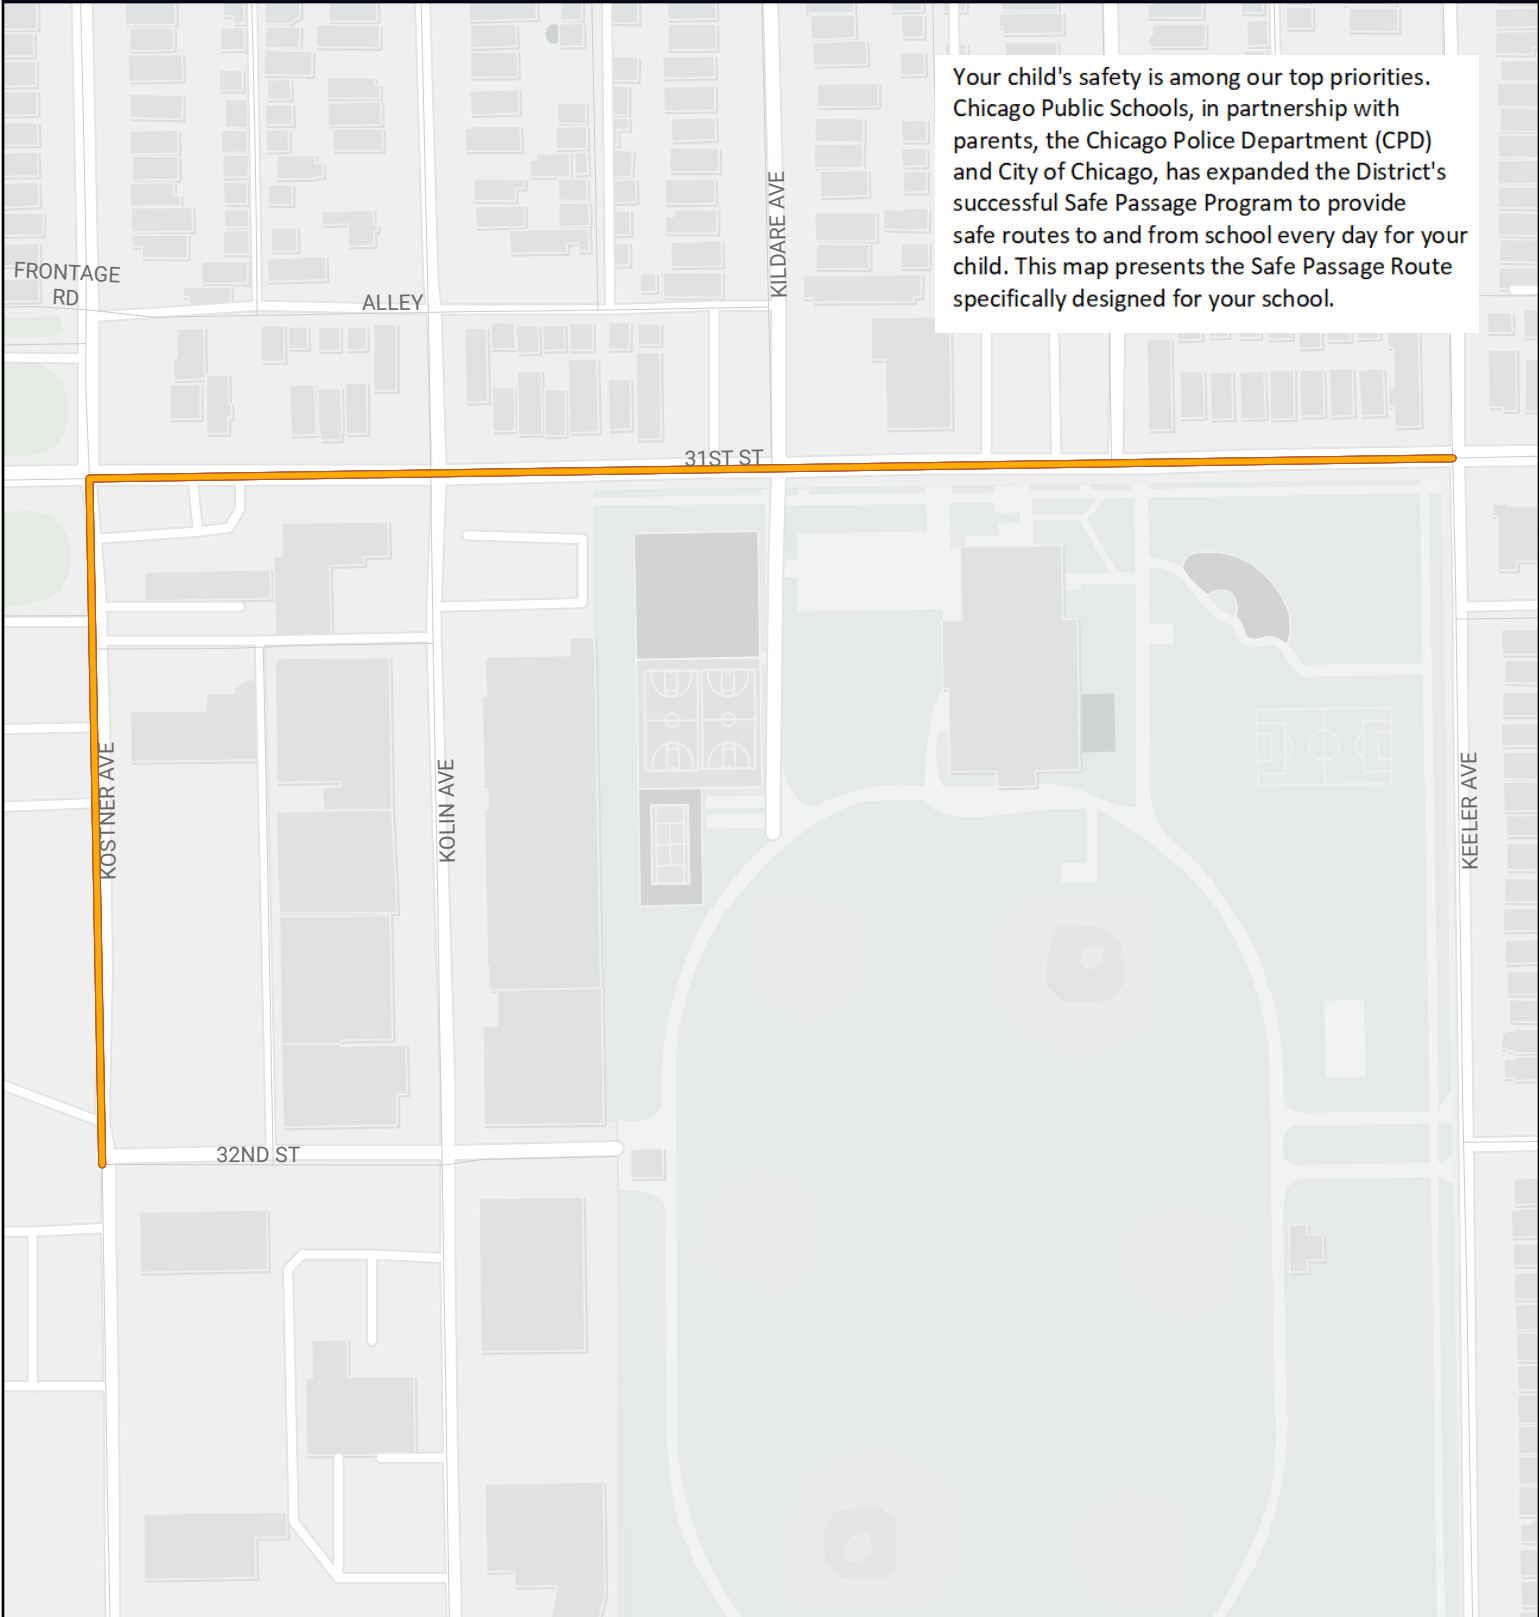

# SAFE PASSAGE ROUTE: MULTICULTURAL ARTS HS

Your child's safety is among our top priorities. Chicago Public Schools, in partnership with parents, the Chicago Police Department (CPD) and City of Chicago, has expanded the District's successful Safe Passage Program to provide safe routes to and from school every day for your child. This map presents the Safe Passage Route specifically designed for your school.

-  Safe Passage Route
-  School Location

Source: PDM, CPS June 2023