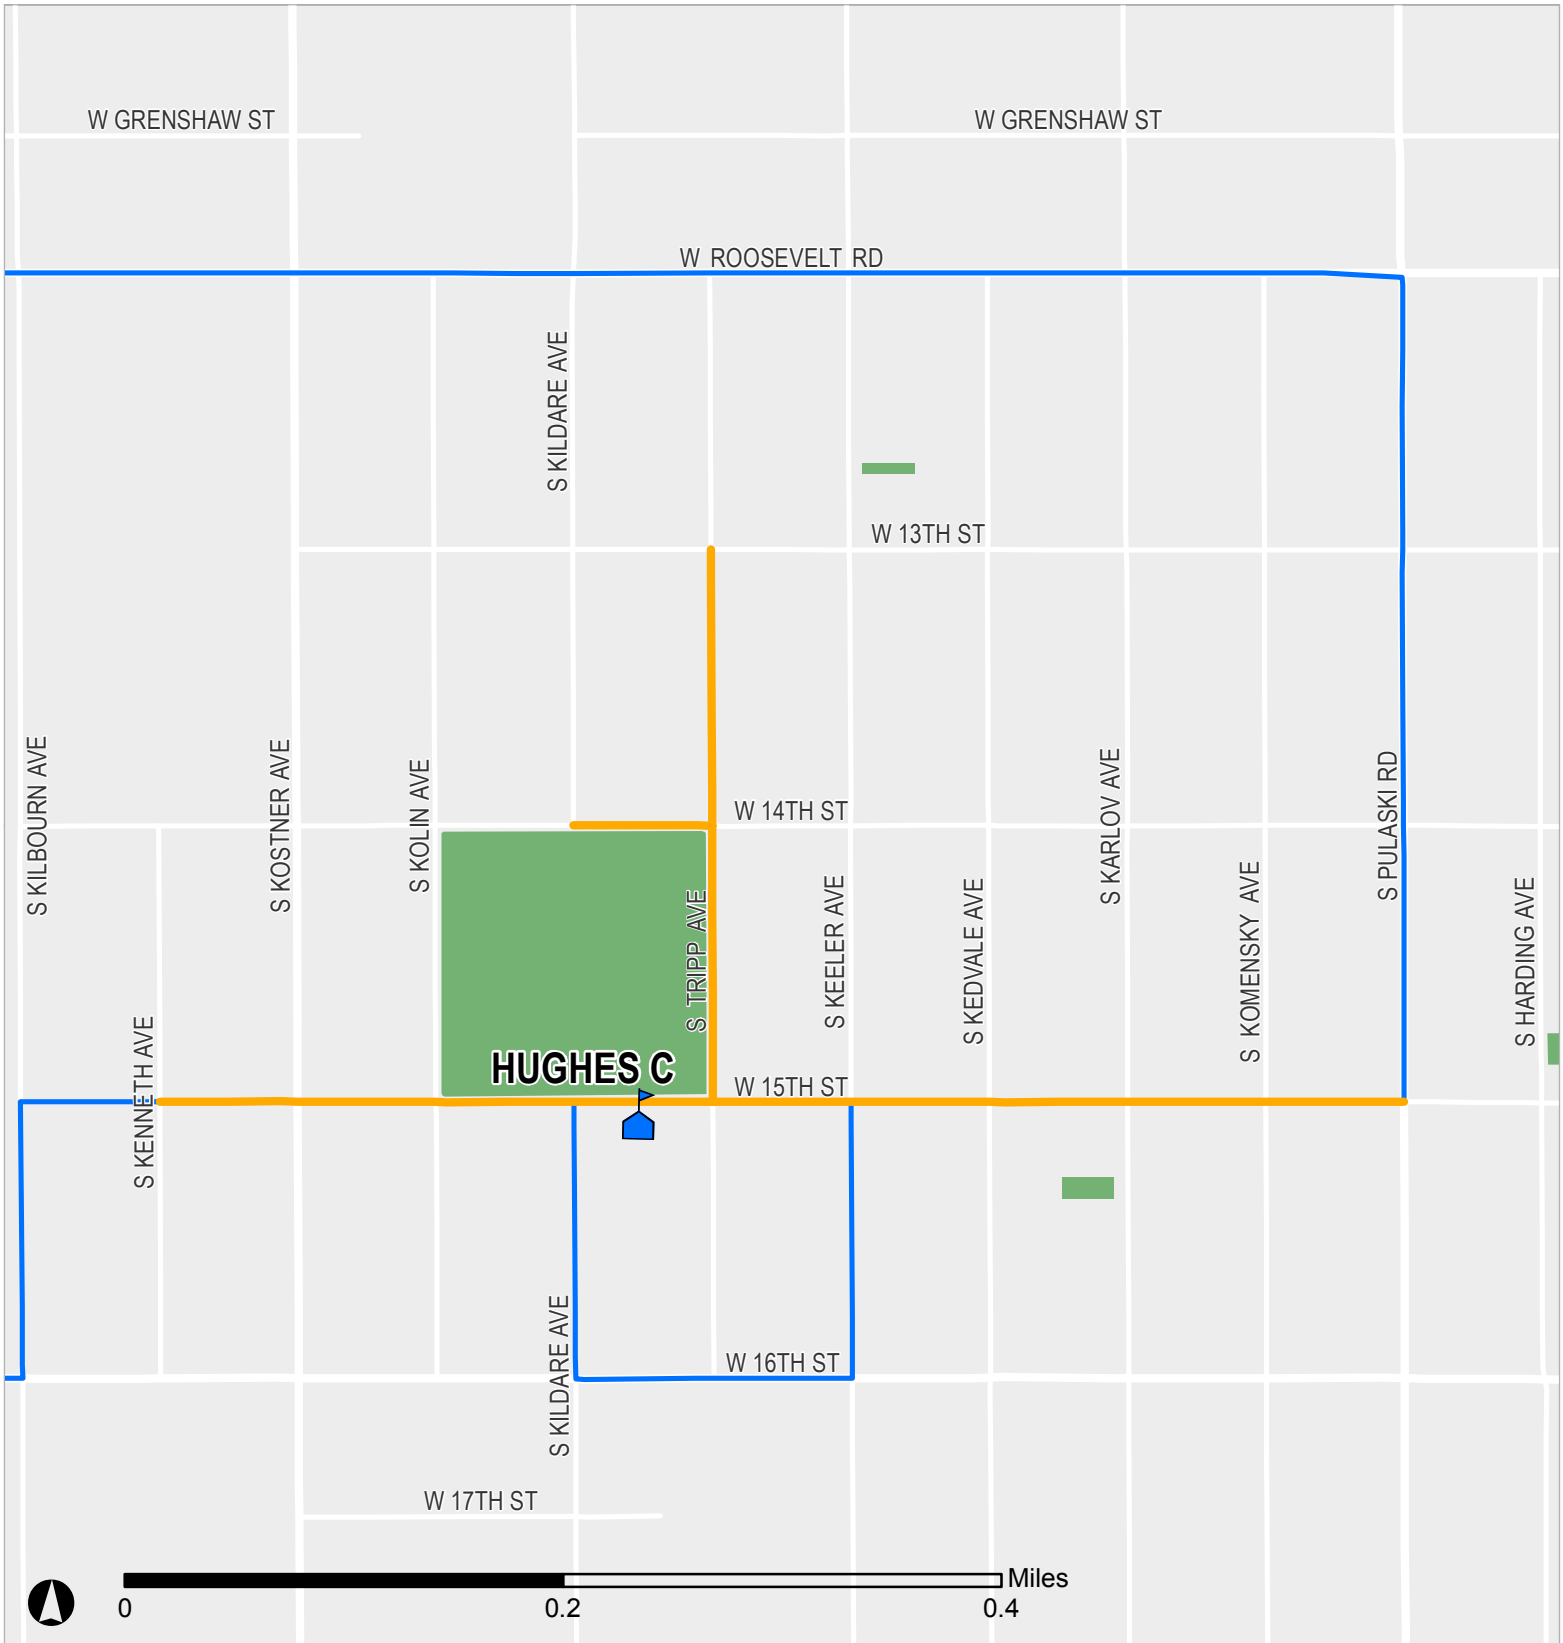

SAFE PASSAGE ROUTE: HUGHES C

Your child's safety is among our top priorities. Chicago Public Schools, in partnership with parents, the Chicago Police Department (CPD), and City of Chicago, has expanded the District's successful Safe Passage Program to provide safe routes to and from school every day for your child. This map presents the Safe Passage Route specifically designed for your school.

Safe Passage Route
School Location

Attendance Boundary
Park

Updated 26 January 2021