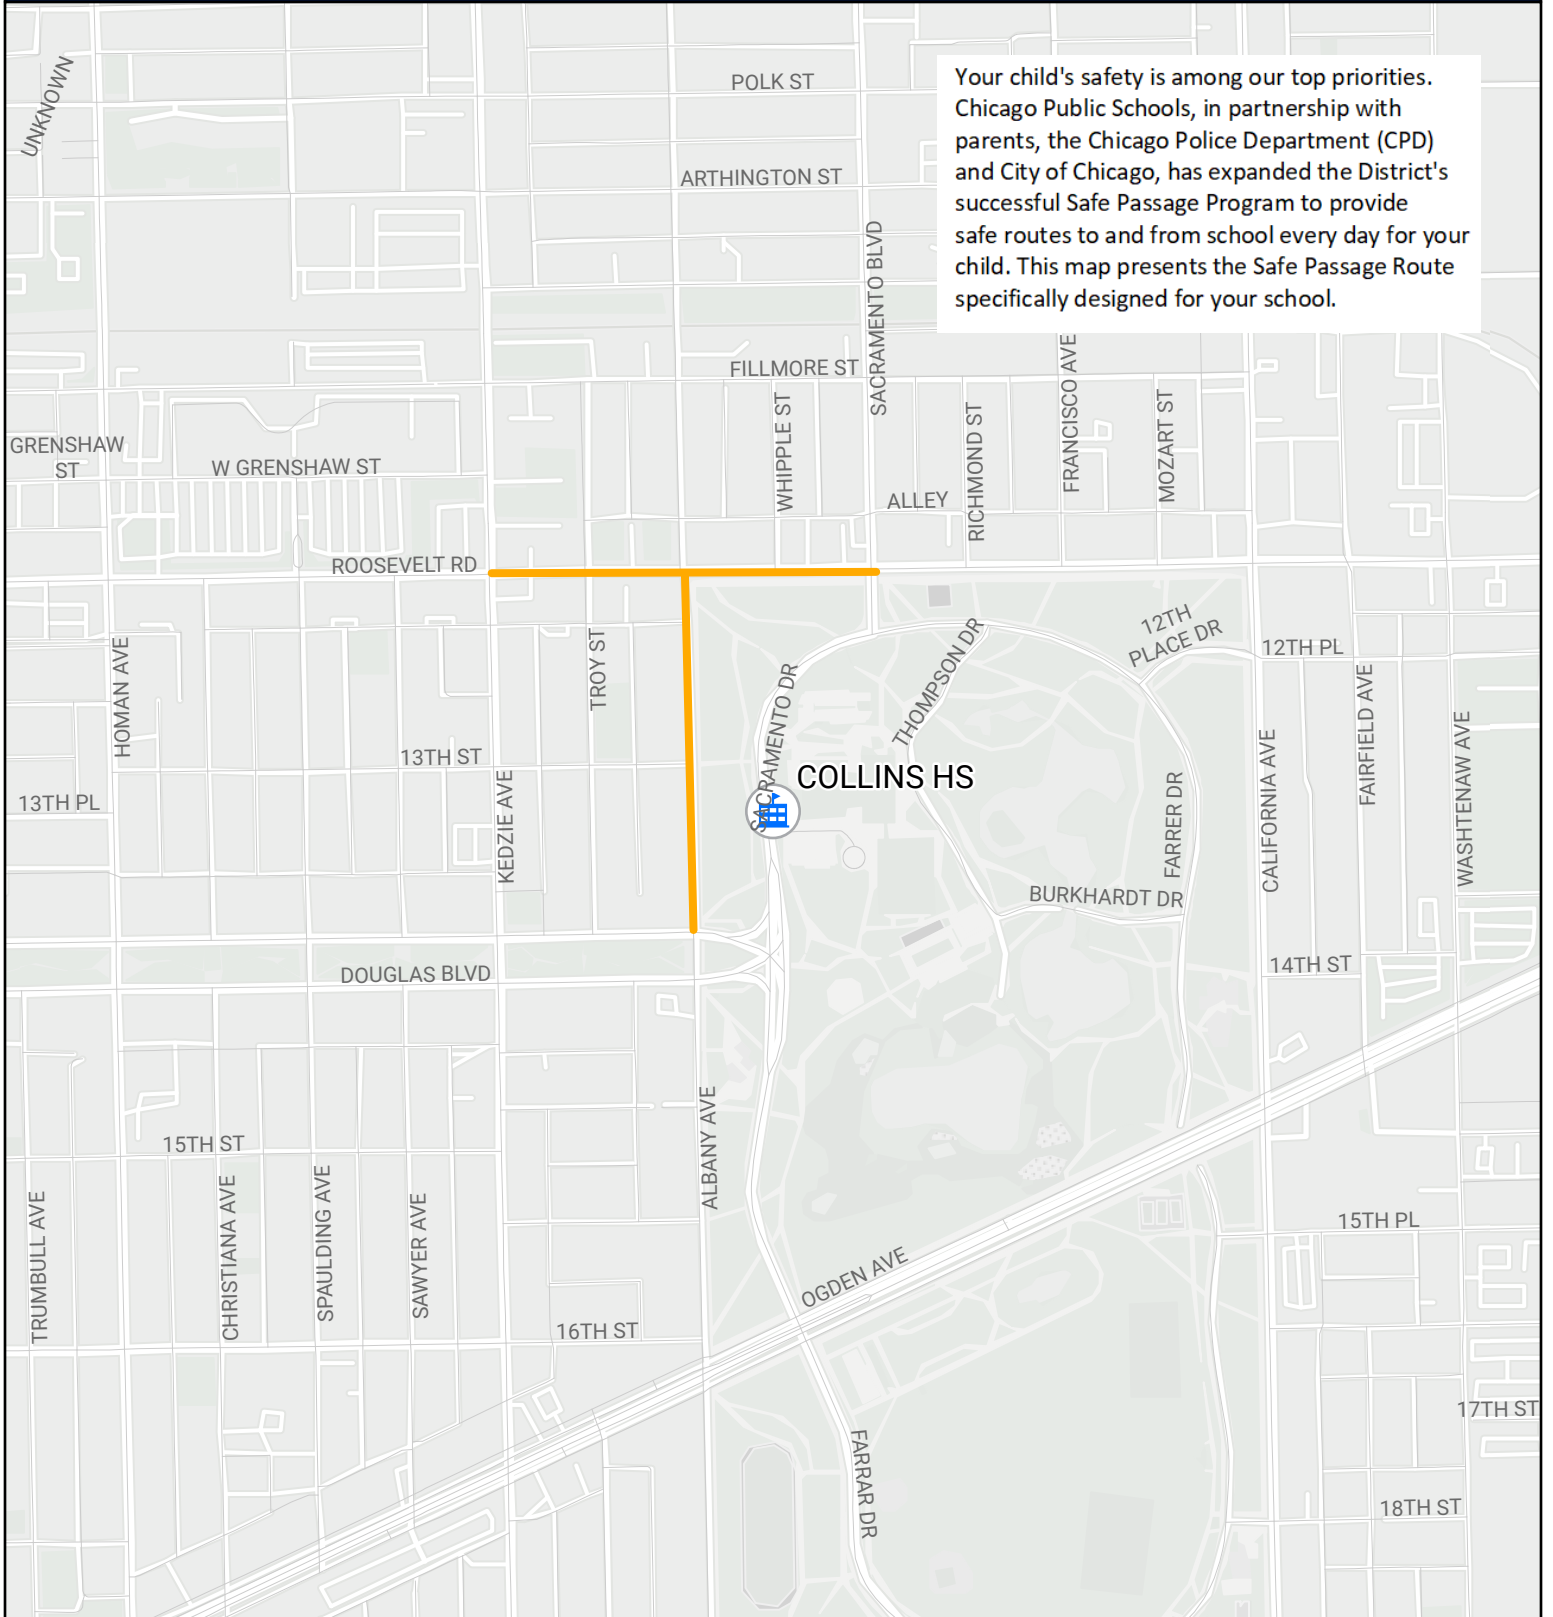

# SAFE PASSAGE ROUTE: COLLINS HS

Your child's safety is among our top priorities. Chicago Public Schools, in partnership with parents, the Chicago Police Department (CPD) and City of Chicago, has expanded the District's successful Safe Passage Program to provide safe routes to and from school every day for your child. This map presents the Safe Passage Route specifically designed for your school.

 Safe Passage Route

 School Location

0 0.1 0.1 0.2  
Miles

Source: PDM, CPS May 2023