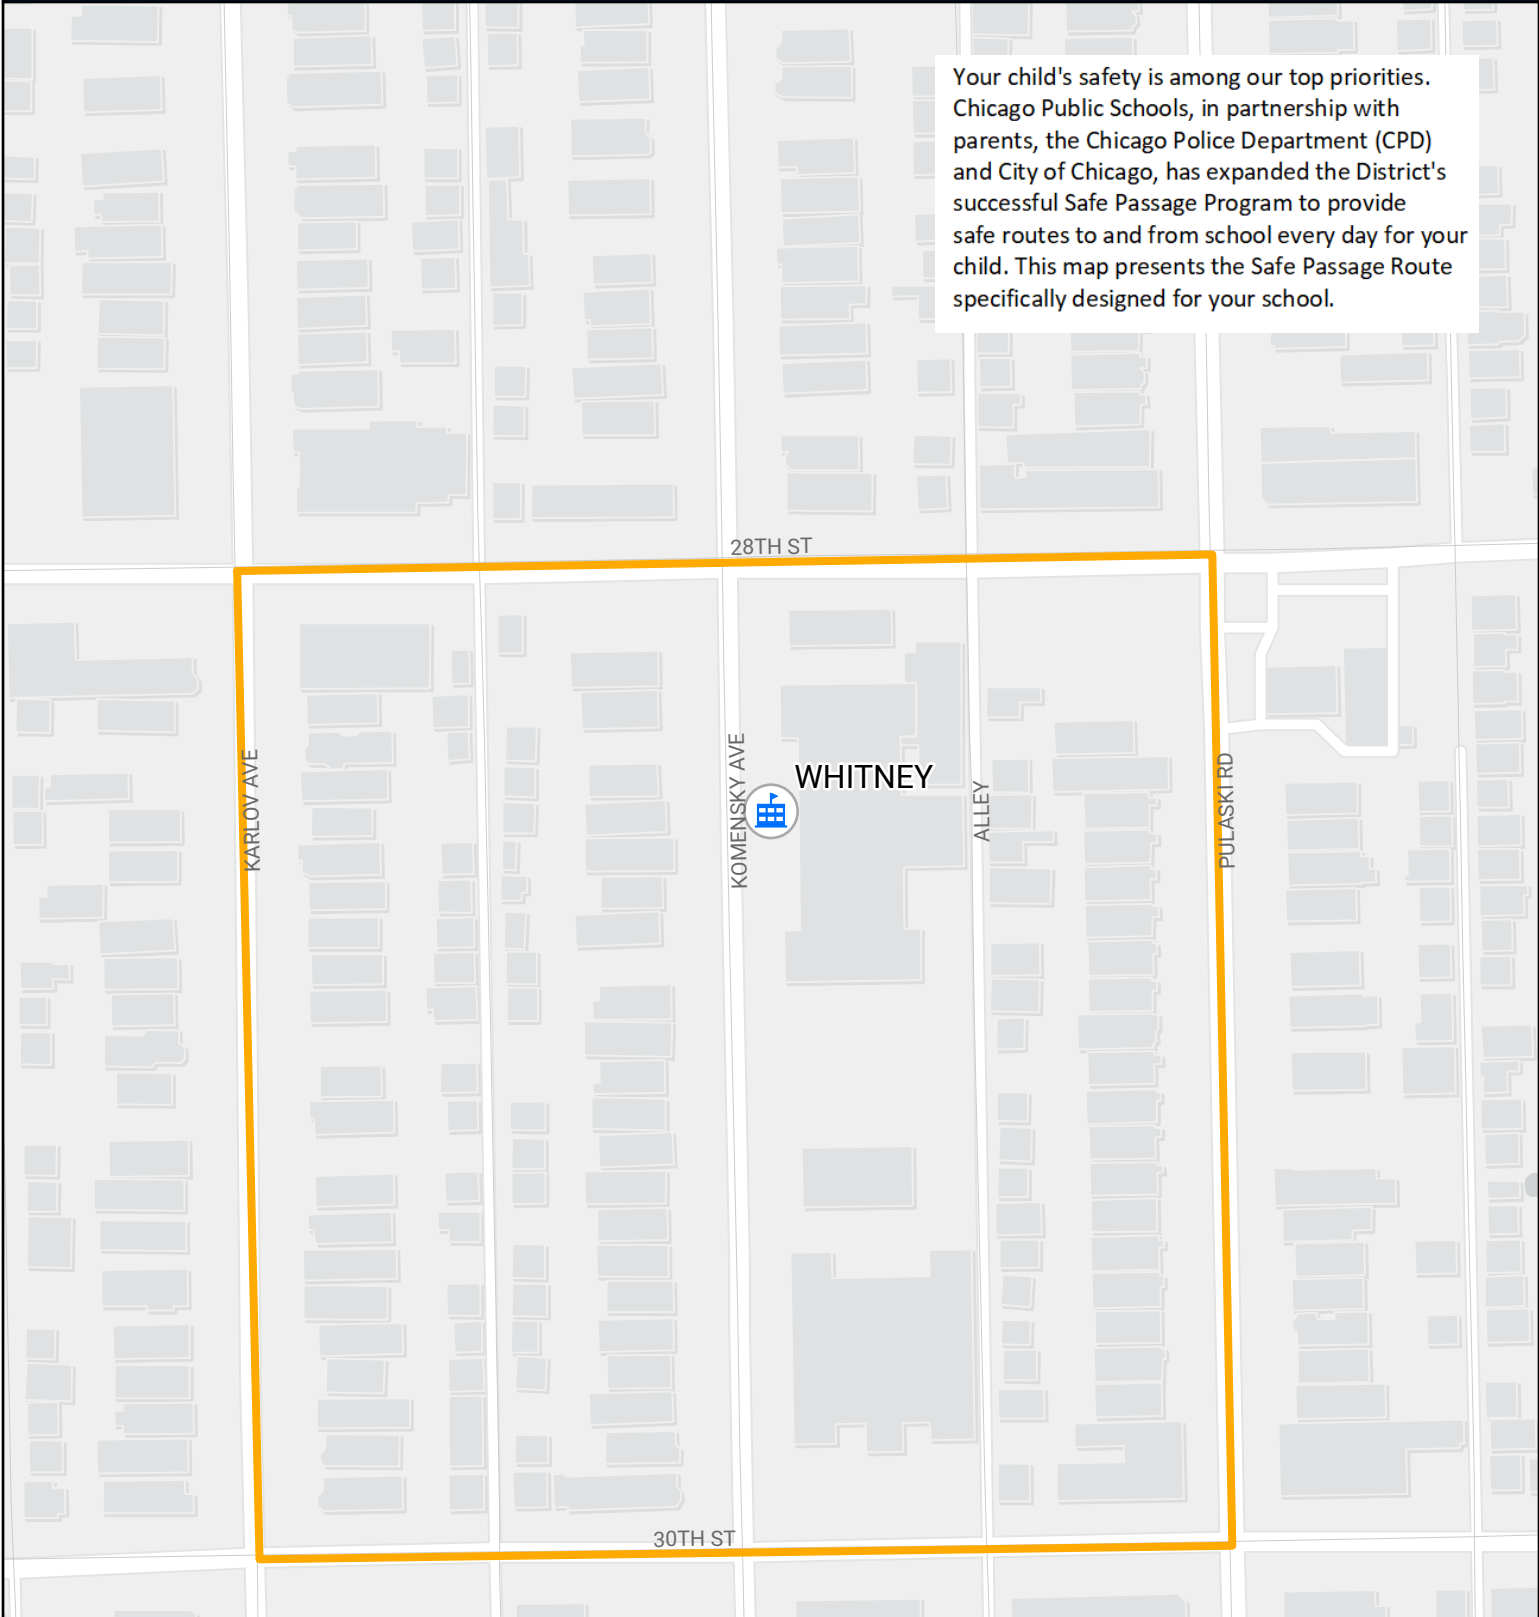

SAFE PASSAGE ROUTE: WHITNEY

Your child's safety is among our top priorities. Chicago Public Schools, in partnership with parents, the Chicago Police Department (CPD) and City of Chicago, has expanded the District's successful Safe Passage Program to provide safe routes to and from school every day for your child. This map presents the Safe Passage Route specifically designed for your school.

-  Safe Passage Route
-  School Location

Source: PDM, CPS May 2023