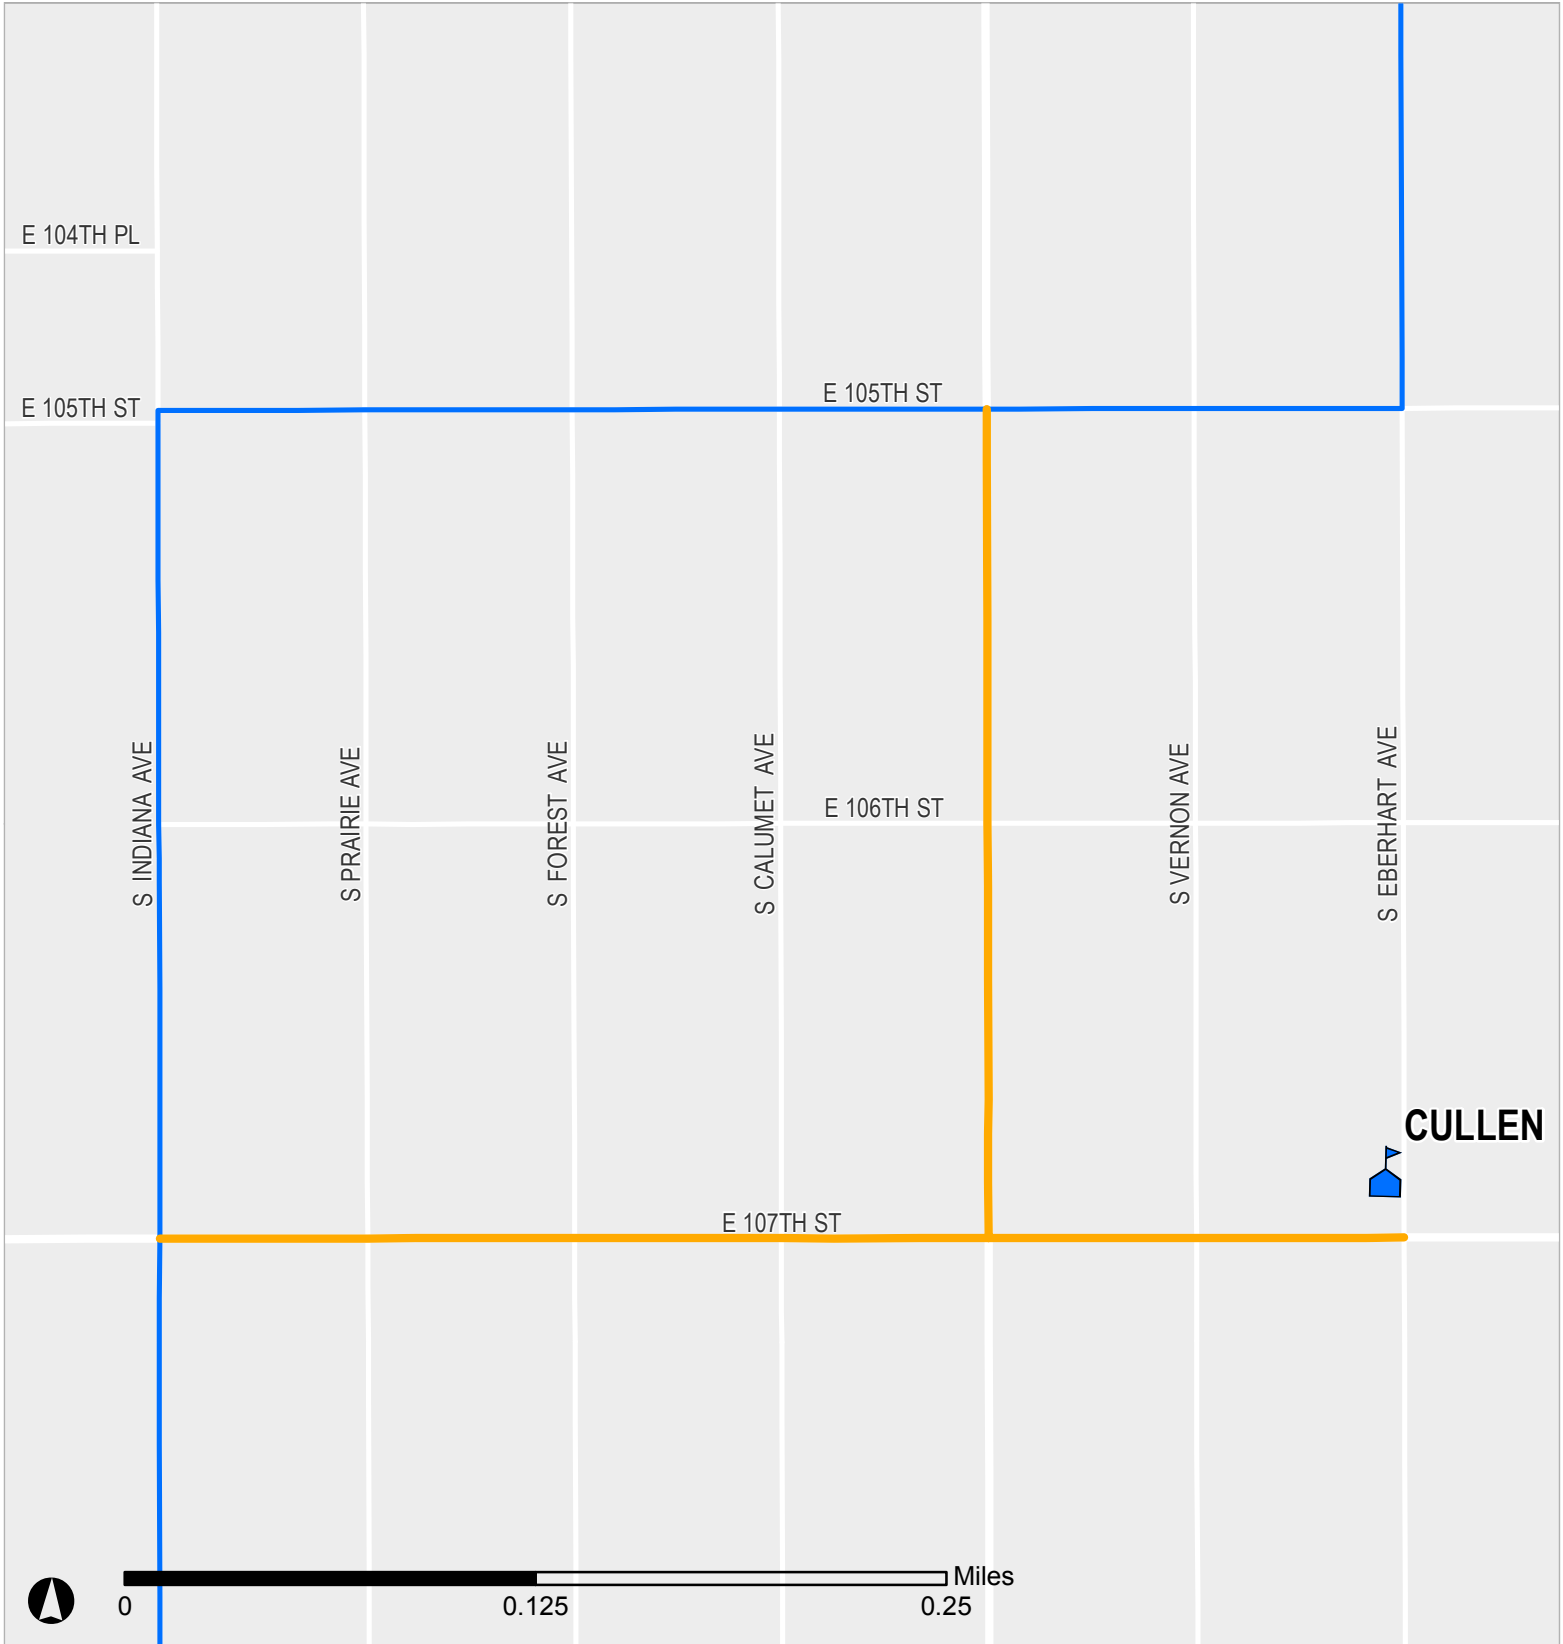

SAFE PASSAGE ROUTE: CULLEN

Your child's safety is among our top priorities. Chicago Public Schools, in partnership with parents, the Chicago Police Department (CPD), and City of Chicago, has expanded the District's successful Safe Passage Program to provide safe routes to and from school every day for your child. This map presents the Safe Passage Route specifically designed for your school.

Safe Passage Route

School Location

Attendance Boundary

Park

Updated 26 January 2021