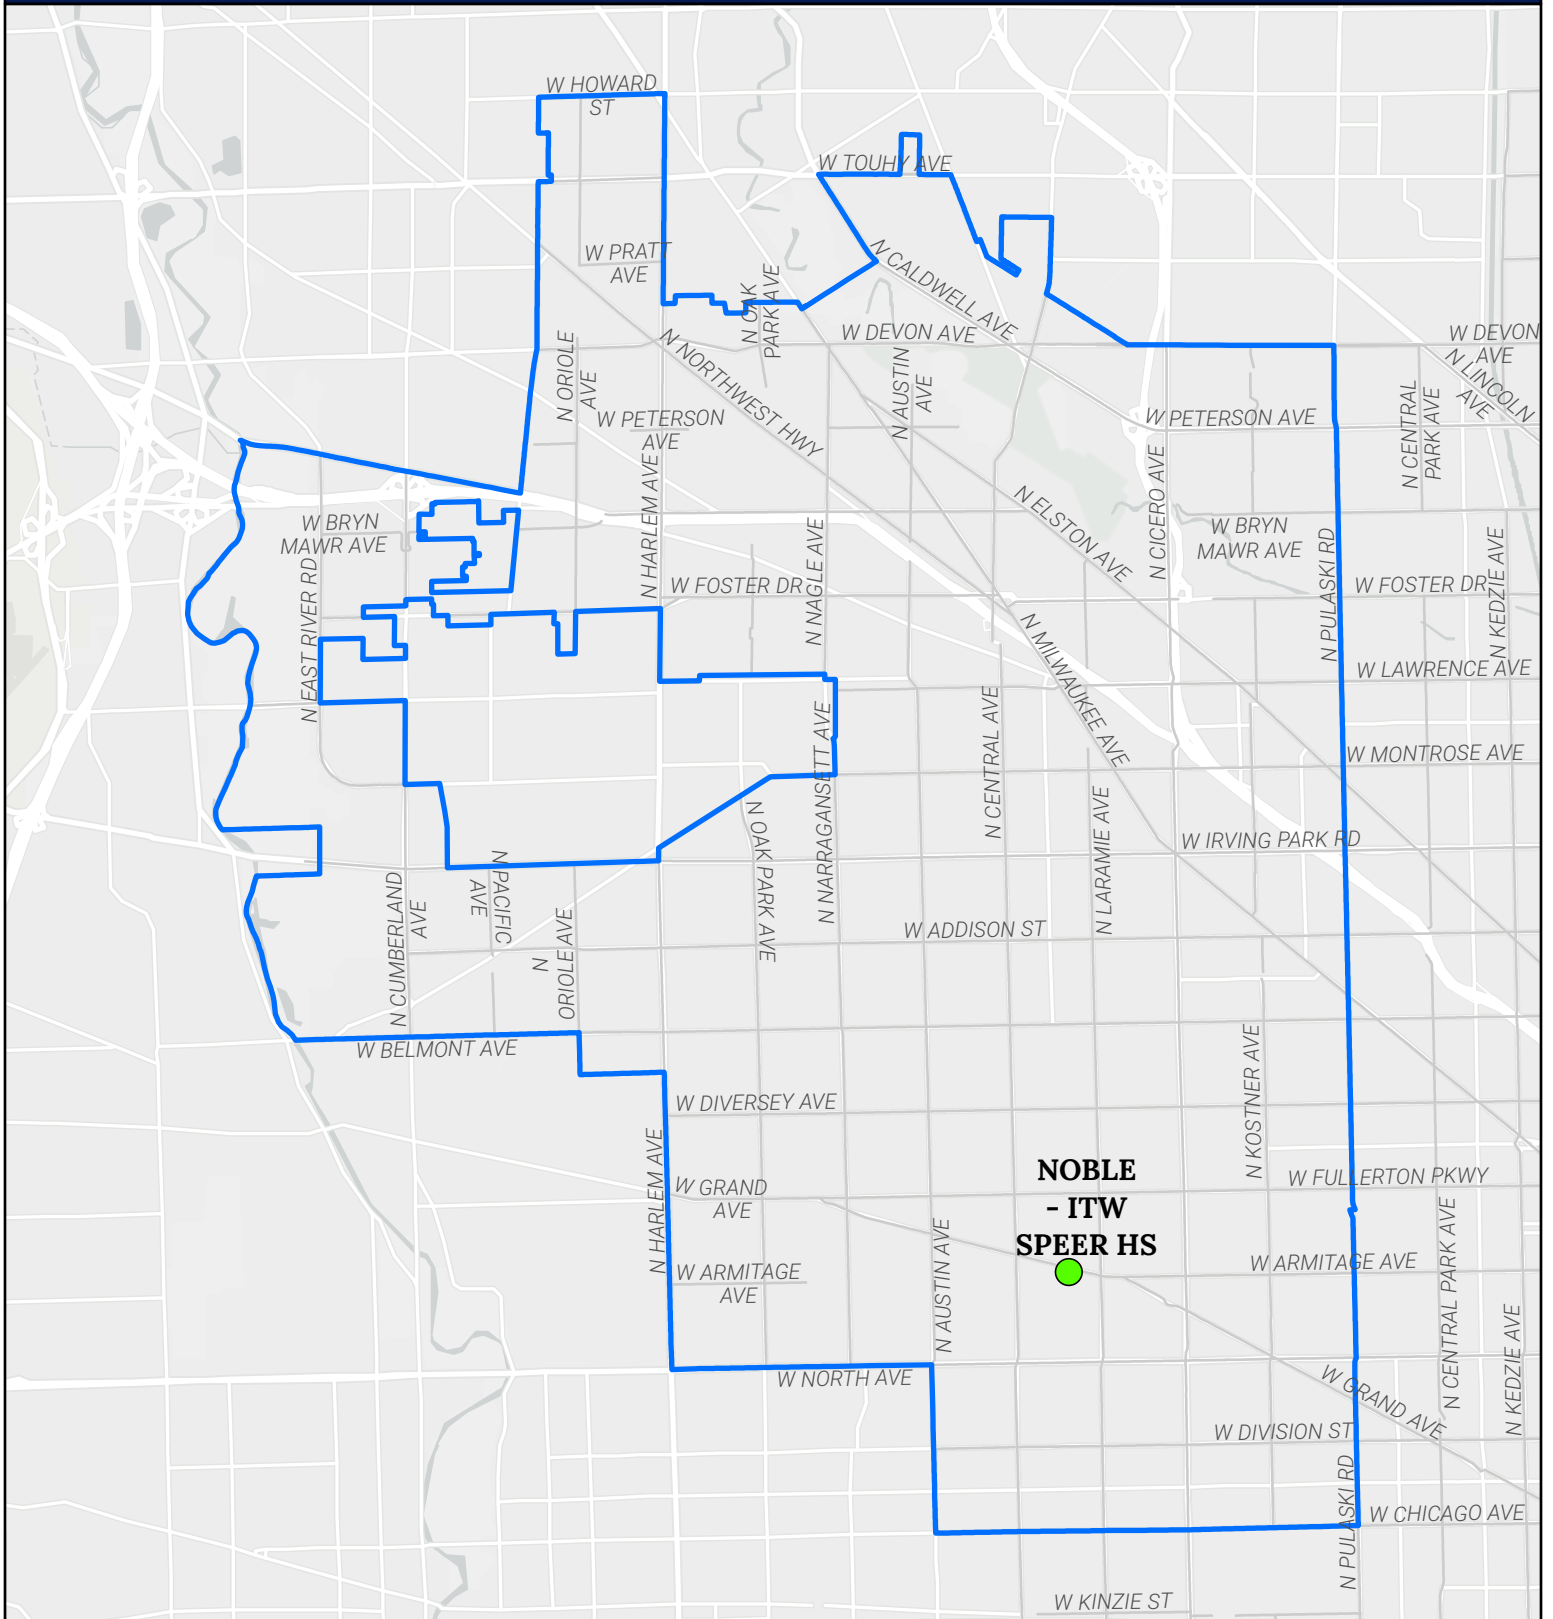

PREFERENCE BOUNDARY: NOBLE - ITW SPEER HS

-  School Location
-  Preference Boundaries
-  Major Streets

Source: PDM, CPS July 2023

0 0.5 1 2 Miles