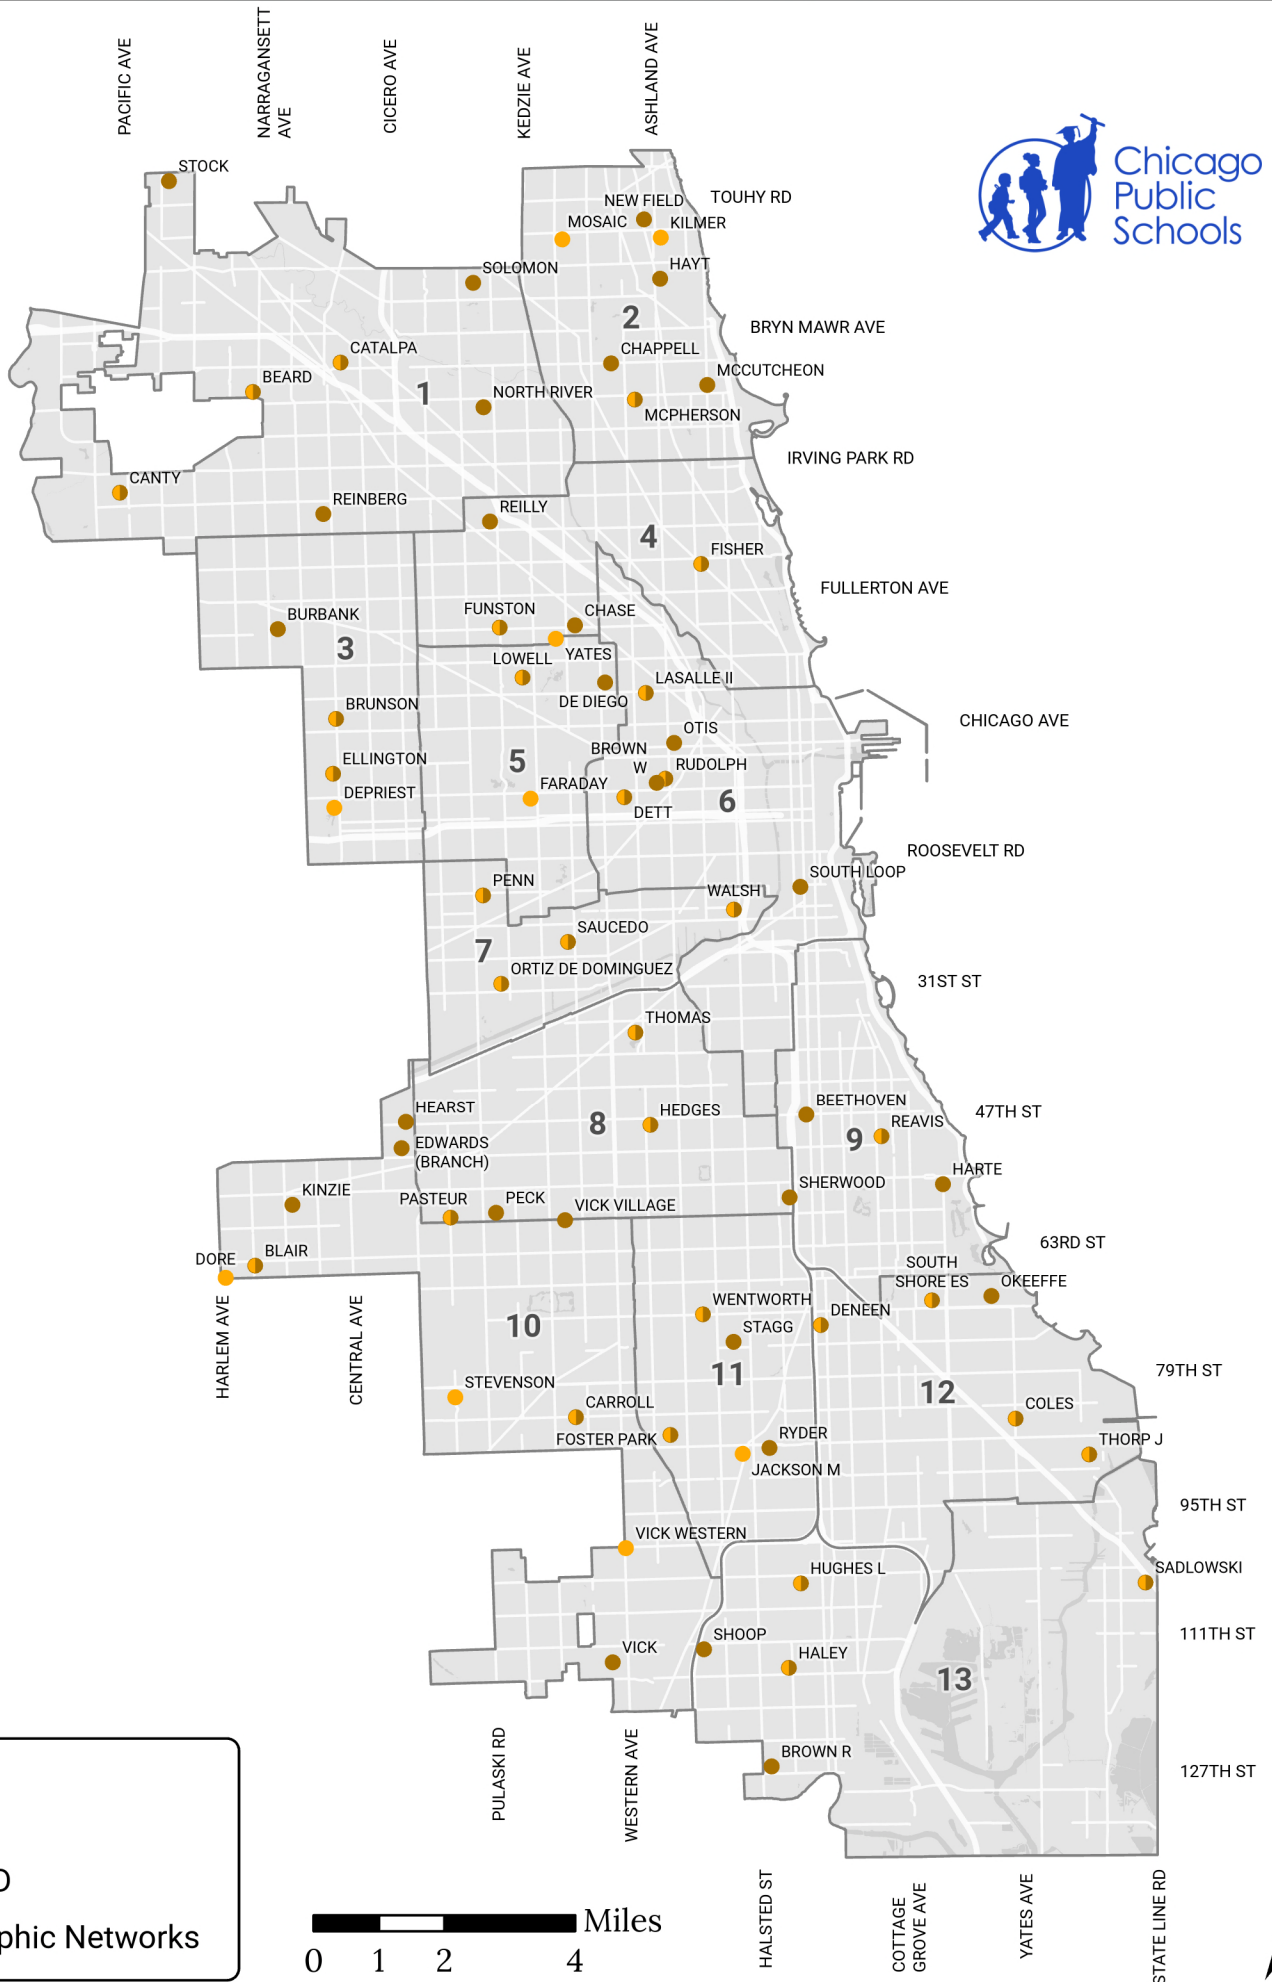

Intensive Pre-K Programs

- FD
- HD
- FD & HD
- Geographic Networks