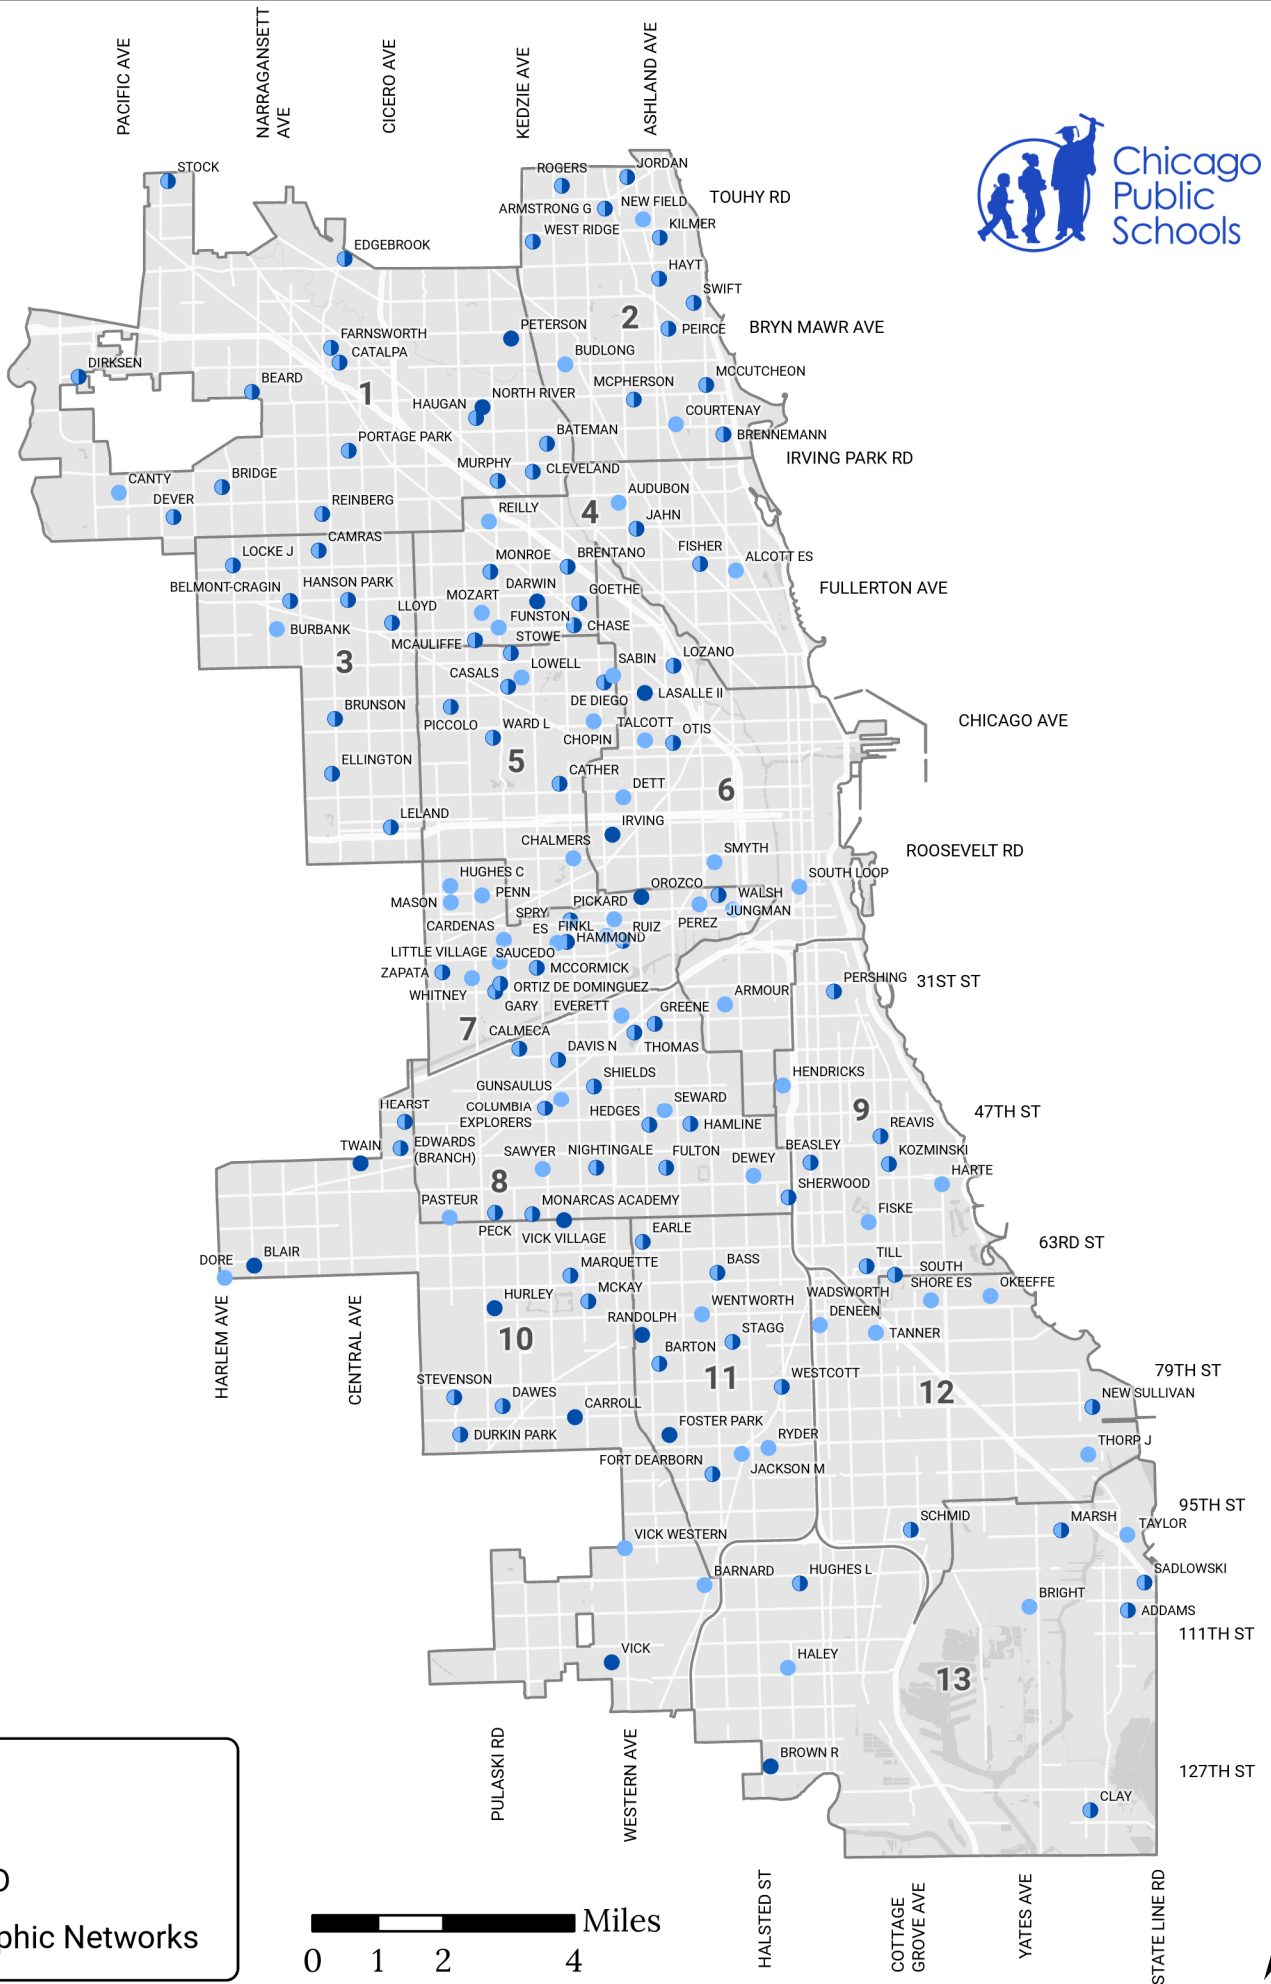

Inclusive Pre-K Programs

- FD
- HD
- FD & HD
- Geographic Networks