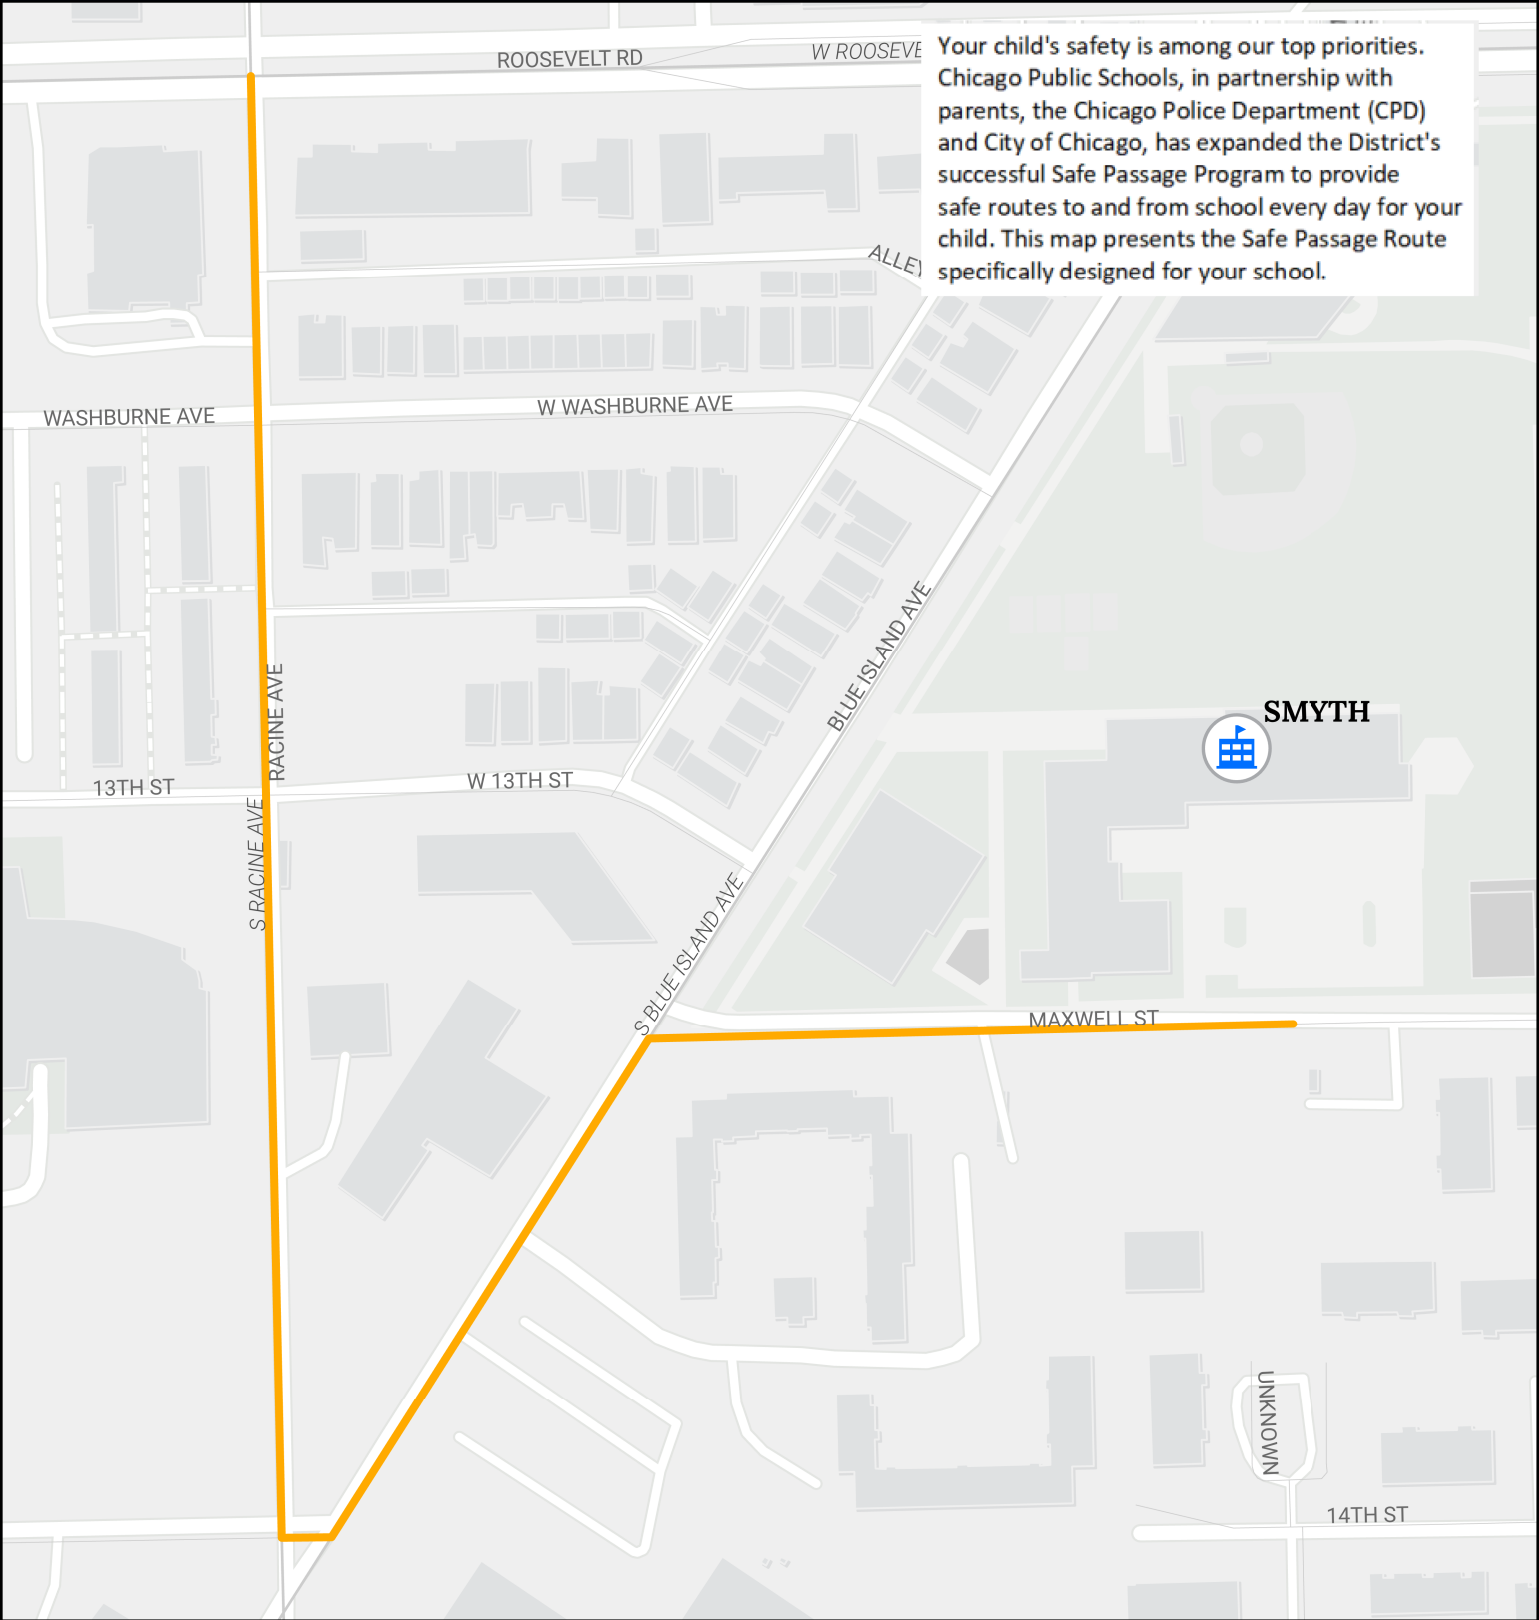

SAFE PASSAGE ROUTE: SMYTH

Your child's safety is among our top priorities. Chicago Public Schools, in partnership with parents, the Chicago Police Department (CPD) and City of Chicago, has expanded the District's successful Safe Passage Program to provide safe routes to and from school every day for your child. This map presents the Safe Passage Route specifically designed for your school.

Legend

-  School Location
-  SafePassage2023_24

Source: PDM, CPS May 2024