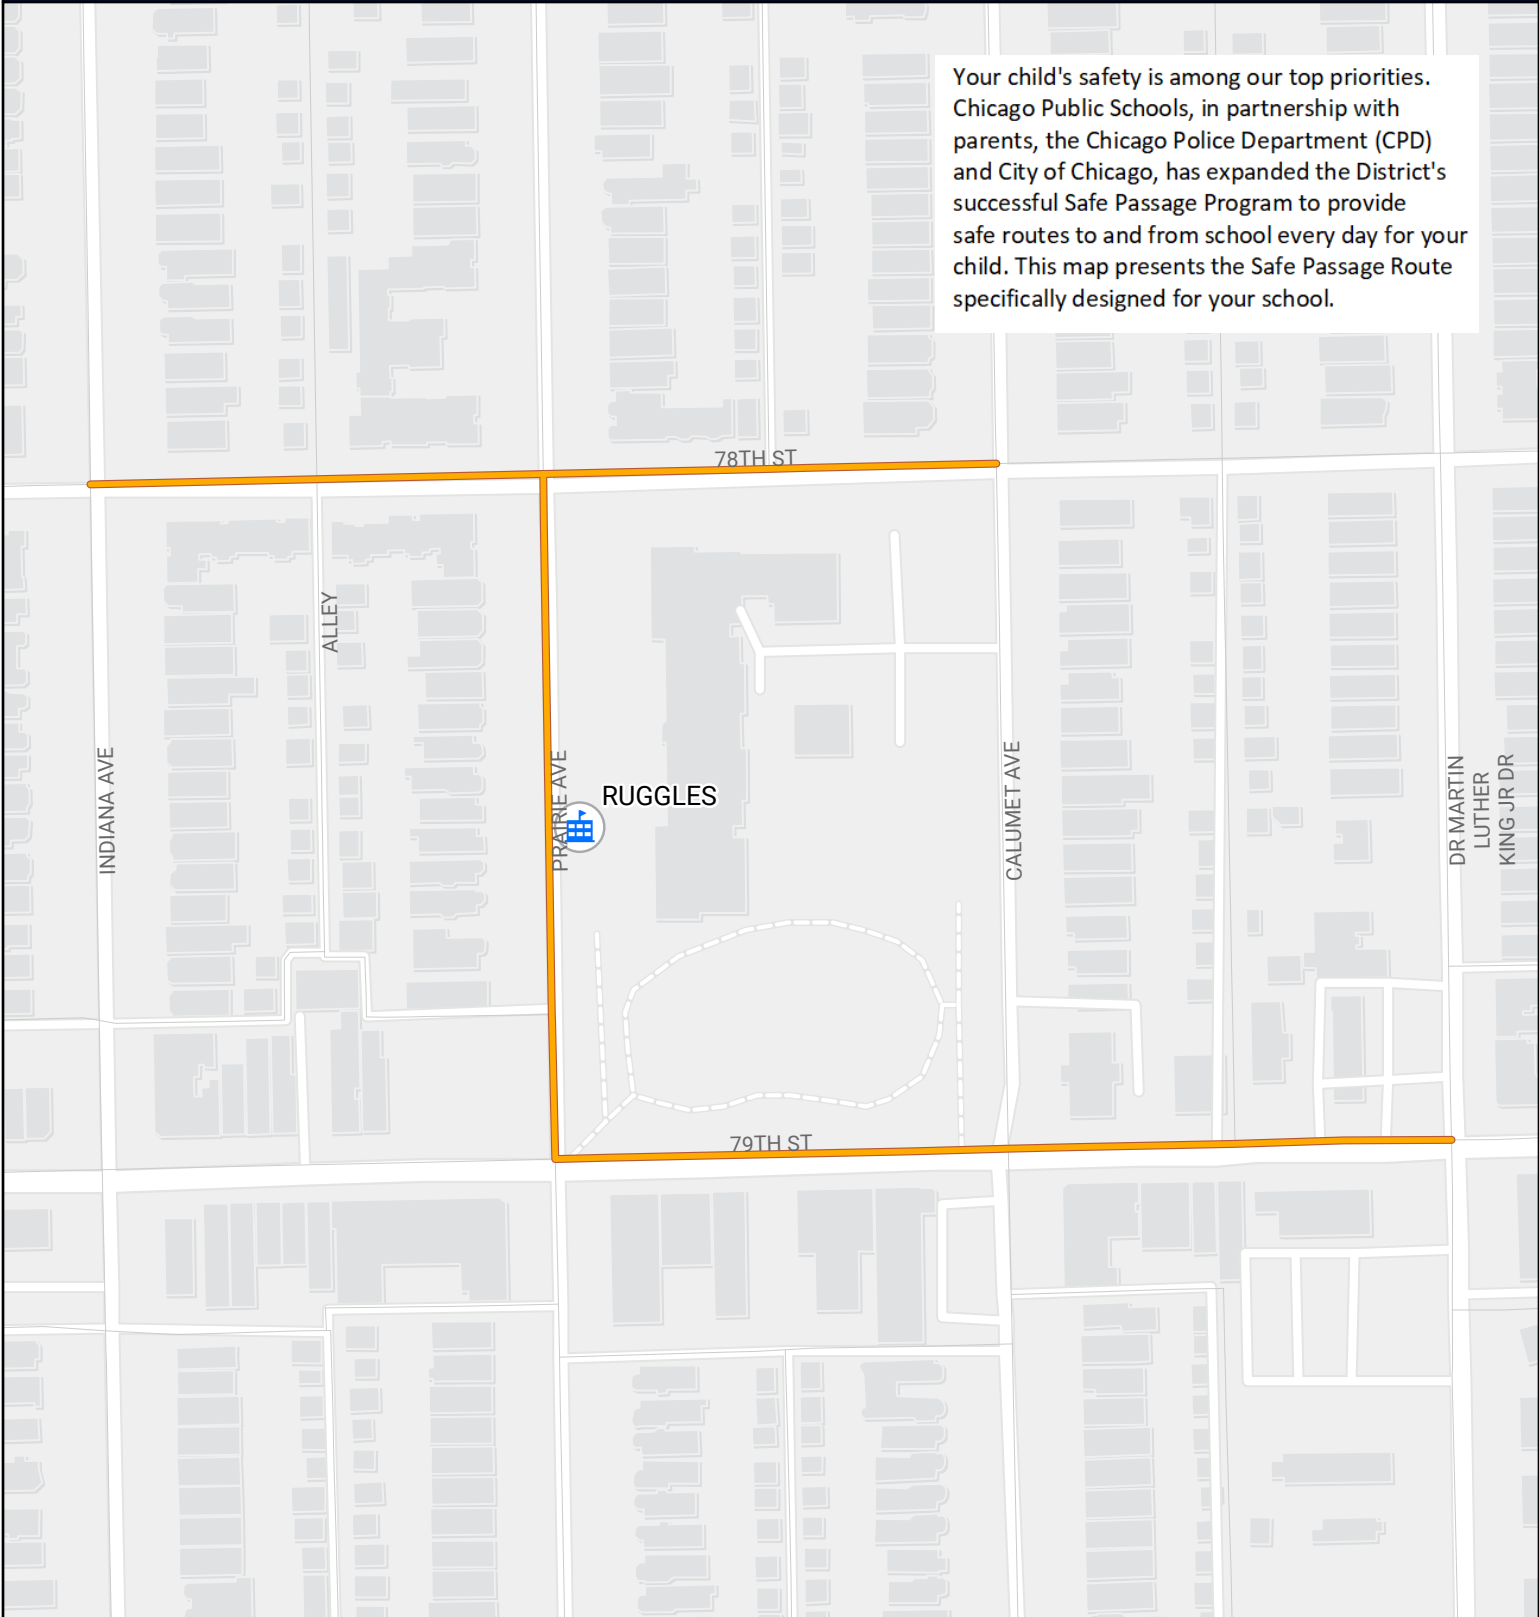

SAFE PASSAGE ROUTE: RUGGLES

Your child's safety is among our top priorities. Chicago Public Schools, in partnership with parents, the Chicago Police Department (CPD) and City of Chicago, has expanded the District's successful Safe Passage Program to provide safe routes to and from school every day for your child. This map presents the Safe Passage Route specifically designed for your school.

-  Safe Passage Route
-  School Location

Source: PDM, CPS June 2023

0 0 0 0.1 Miles