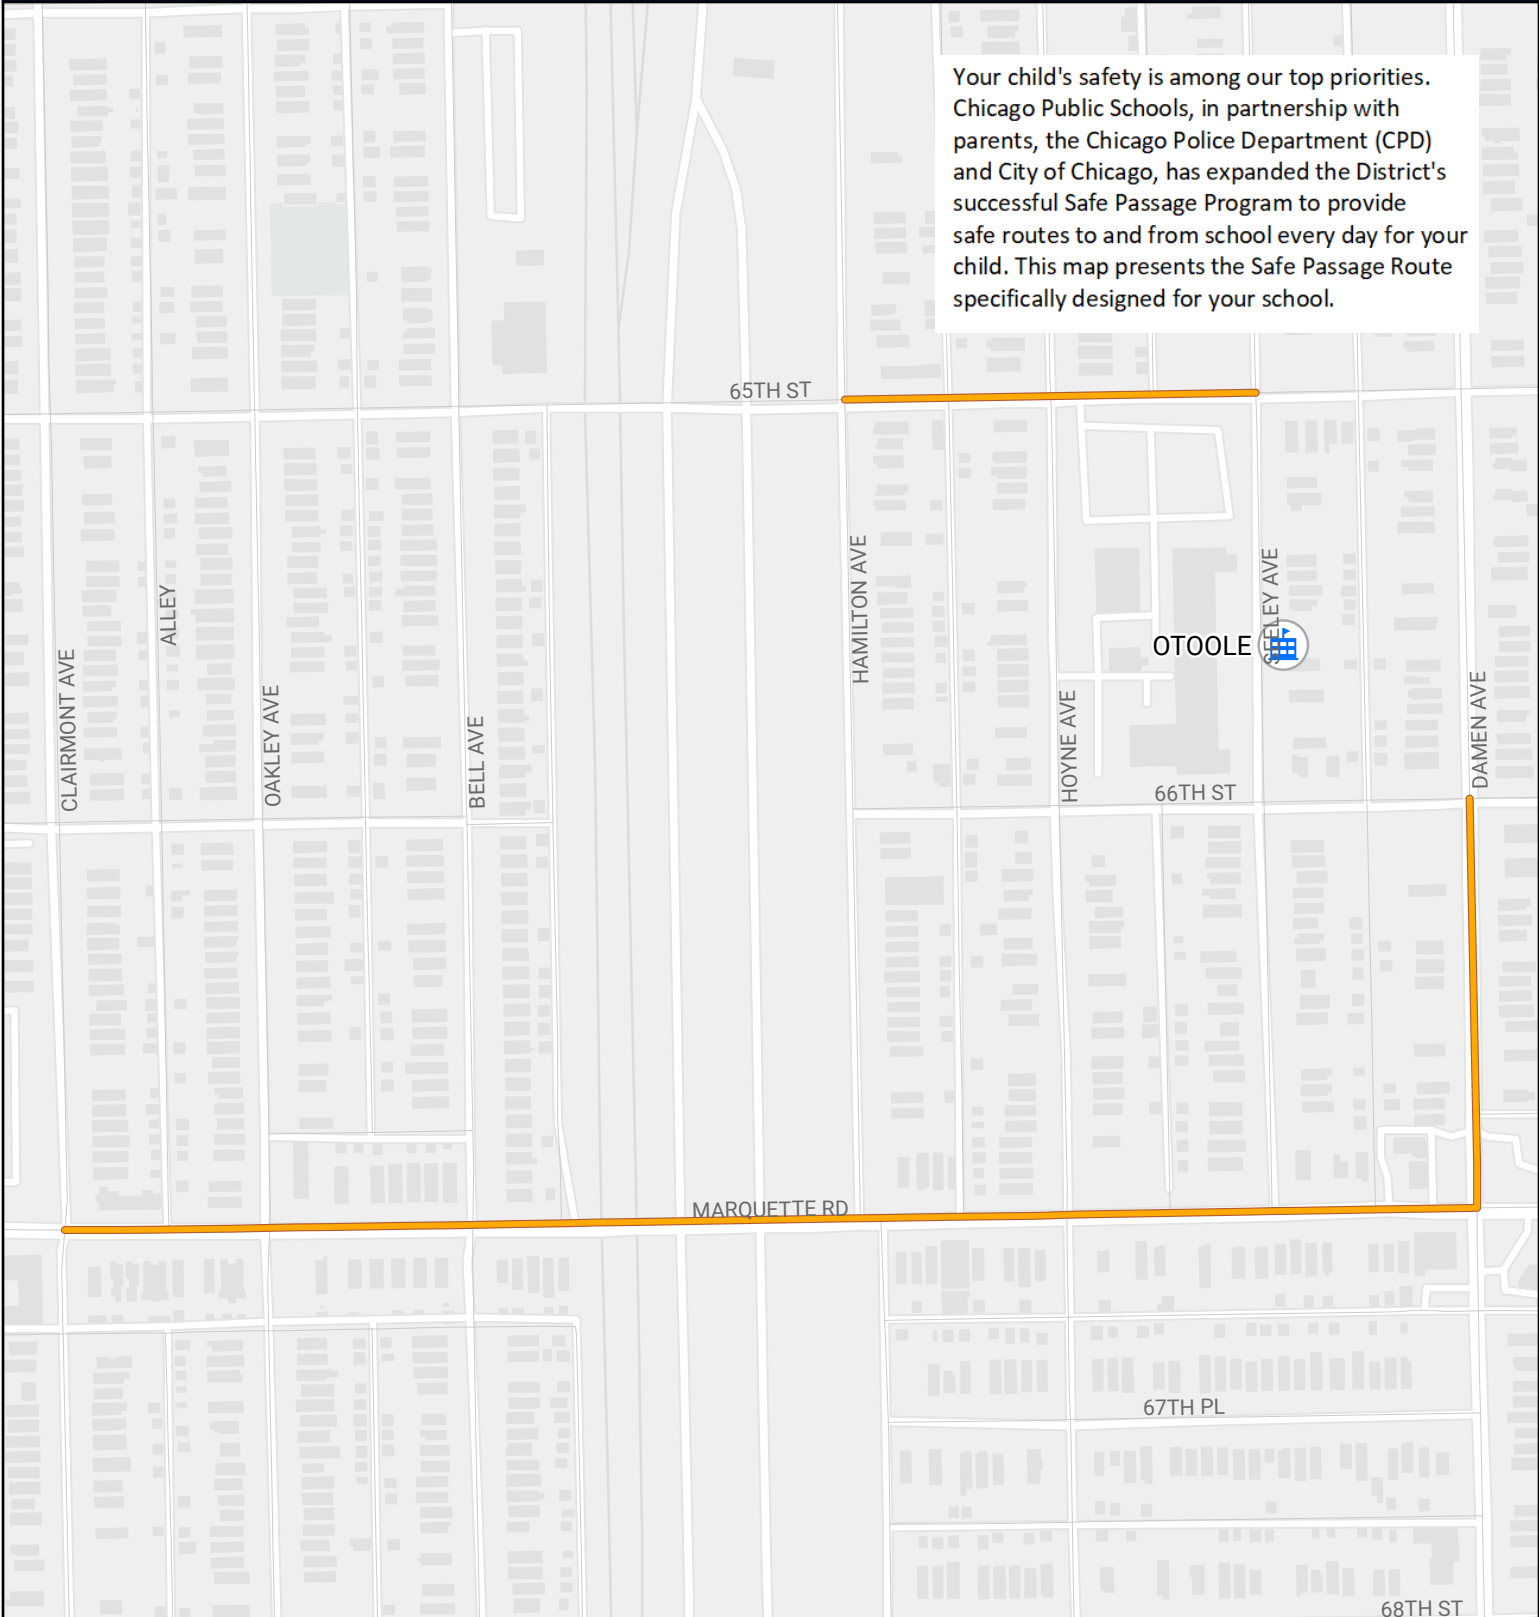

SAFE PASSAGE ROUTE: OTOOLE

Your child's safety is among our top priorities. Chicago Public Schools, in partnership with parents, the Chicago Police Department (CPD) and City of Chicago, has expanded the District's successful Safe Passage Program to provide safe routes to and from school every day for your child. This map presents the Safe Passage Route specifically designed for your school.

-  Safe Passage Route
-  School Location

Source: PDM, CPS June 2023