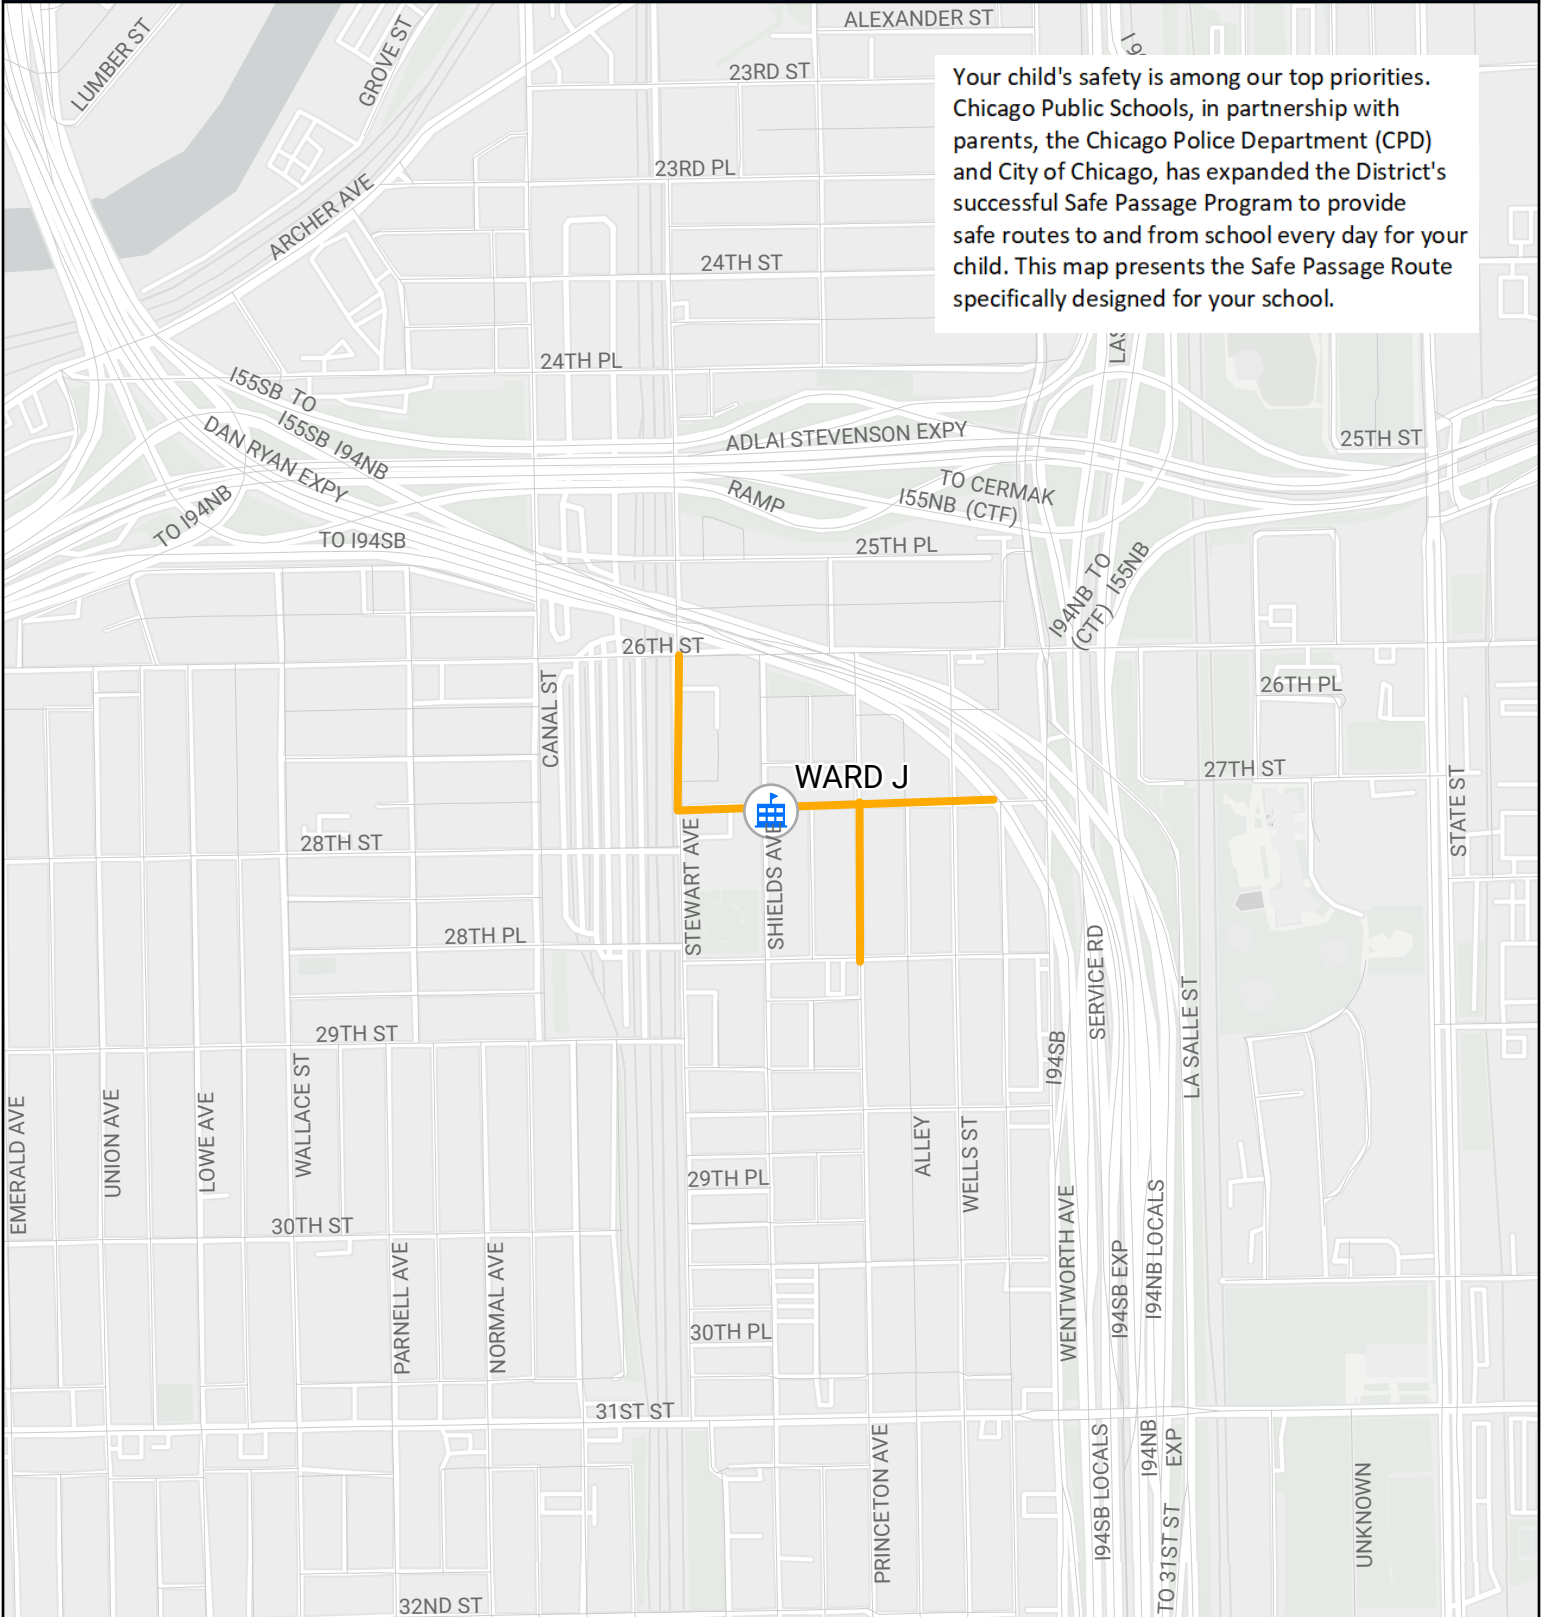

# SAFE PASSAGE ROUTE: WARD J

Your child's safety is among our top priorities. Chicago Public Schools, in partnership with parents, the Chicago Police Department (CPD) and City of Chicago, has expanded the District's successful Safe Passage Program to provide safe routes to and from school every day for your child. This map presents the Safe Passage Route specifically designed for your school.

 Safe Passage Route

 School Location

Source: PDM, CPS May 2023

0 0.1 0.1 0.2  
Miles