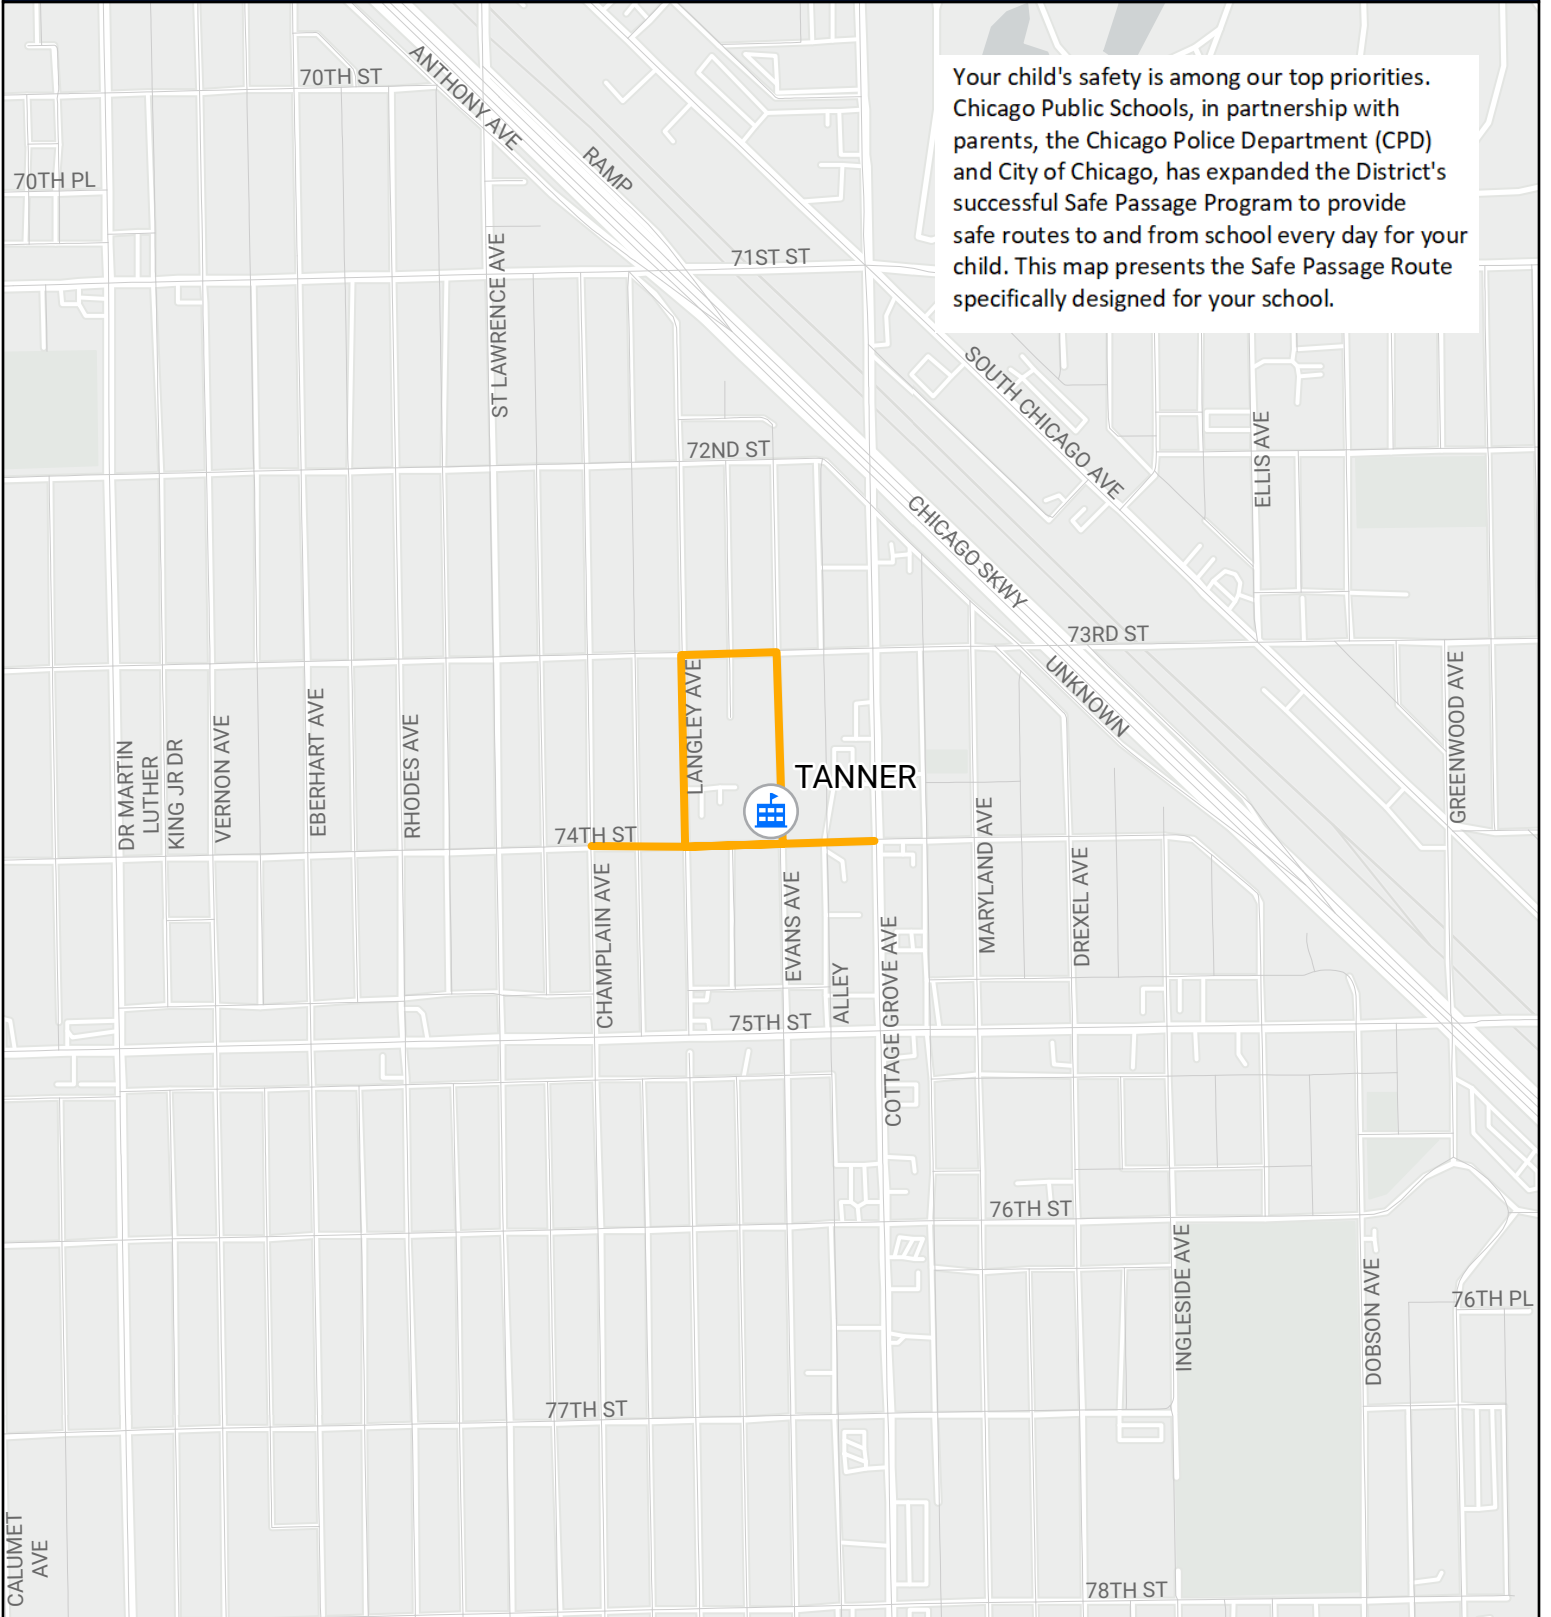

SAFE PASSAGE ROUTE: TANNER

Your child's safety is among our top priorities. Chicago Public Schools, in partnership with parents, the Chicago Police Department (CPD) and City of Chicago, has expanded the District's successful Safe Passage Program to provide safe routes to and from school every day for your child. This map presents the Safe Passage Route specifically designed for your school.

-  Safe Passage Route
-  School Location

Source: PDM, CPS May 2023