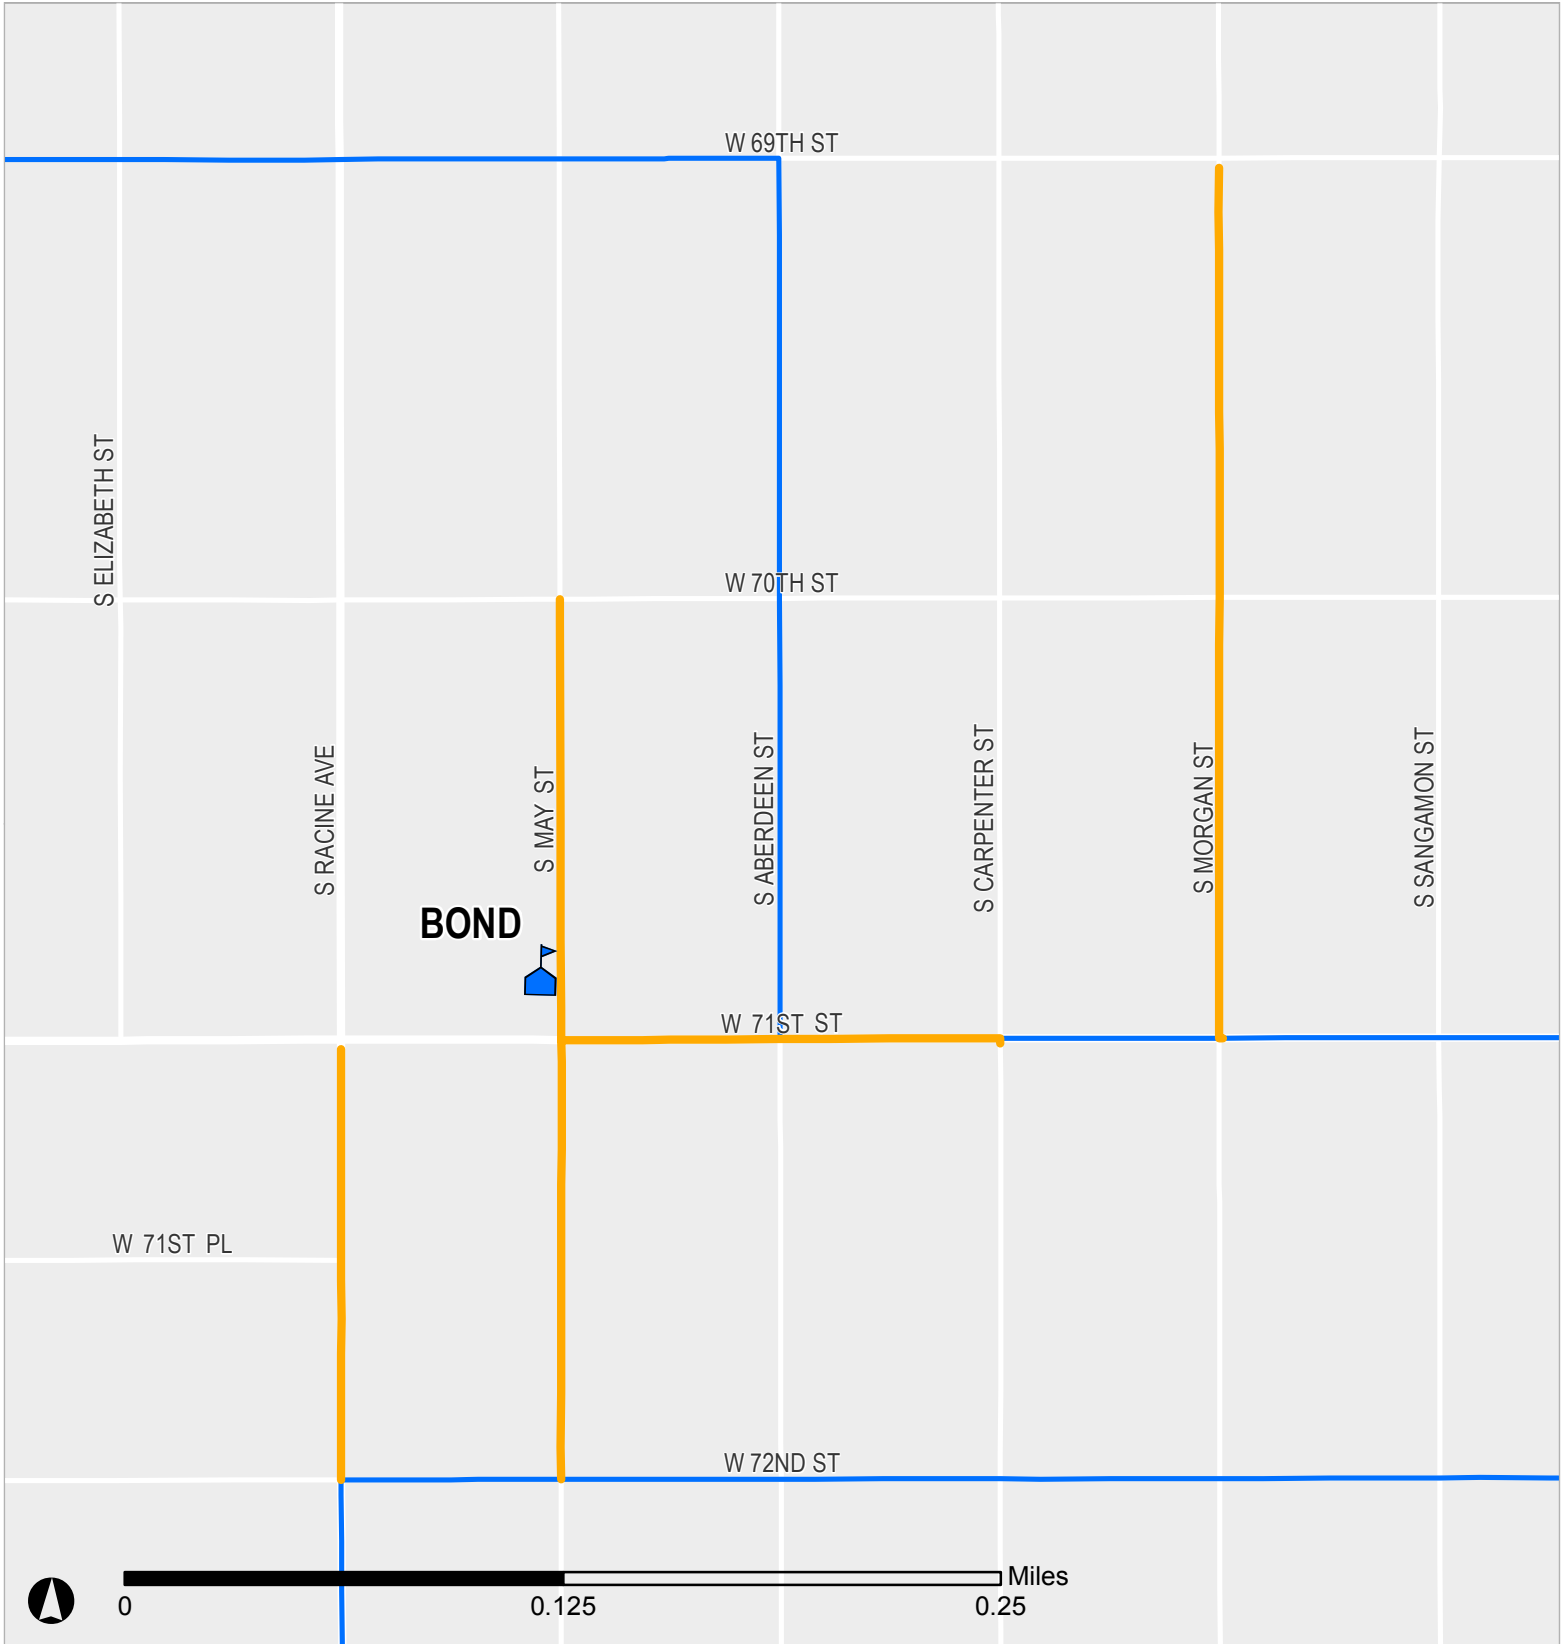

SAFE PASSAGE ROUTE: BOND

Your child's safety is among our top priorities. Chicago Public Schools, in partnership with parents, the Chicago Police Department (CPD), and City of Chicago, has expanded the District's successful Safe Passage Program to provide safe routes to and from school every day for your child. This map presents the Safe Passage Route specifically designed for your school.

— Safe Passage Route
🏠 School Location

▭ Attendance Boundary
■ Park

Updated 26 January 2021