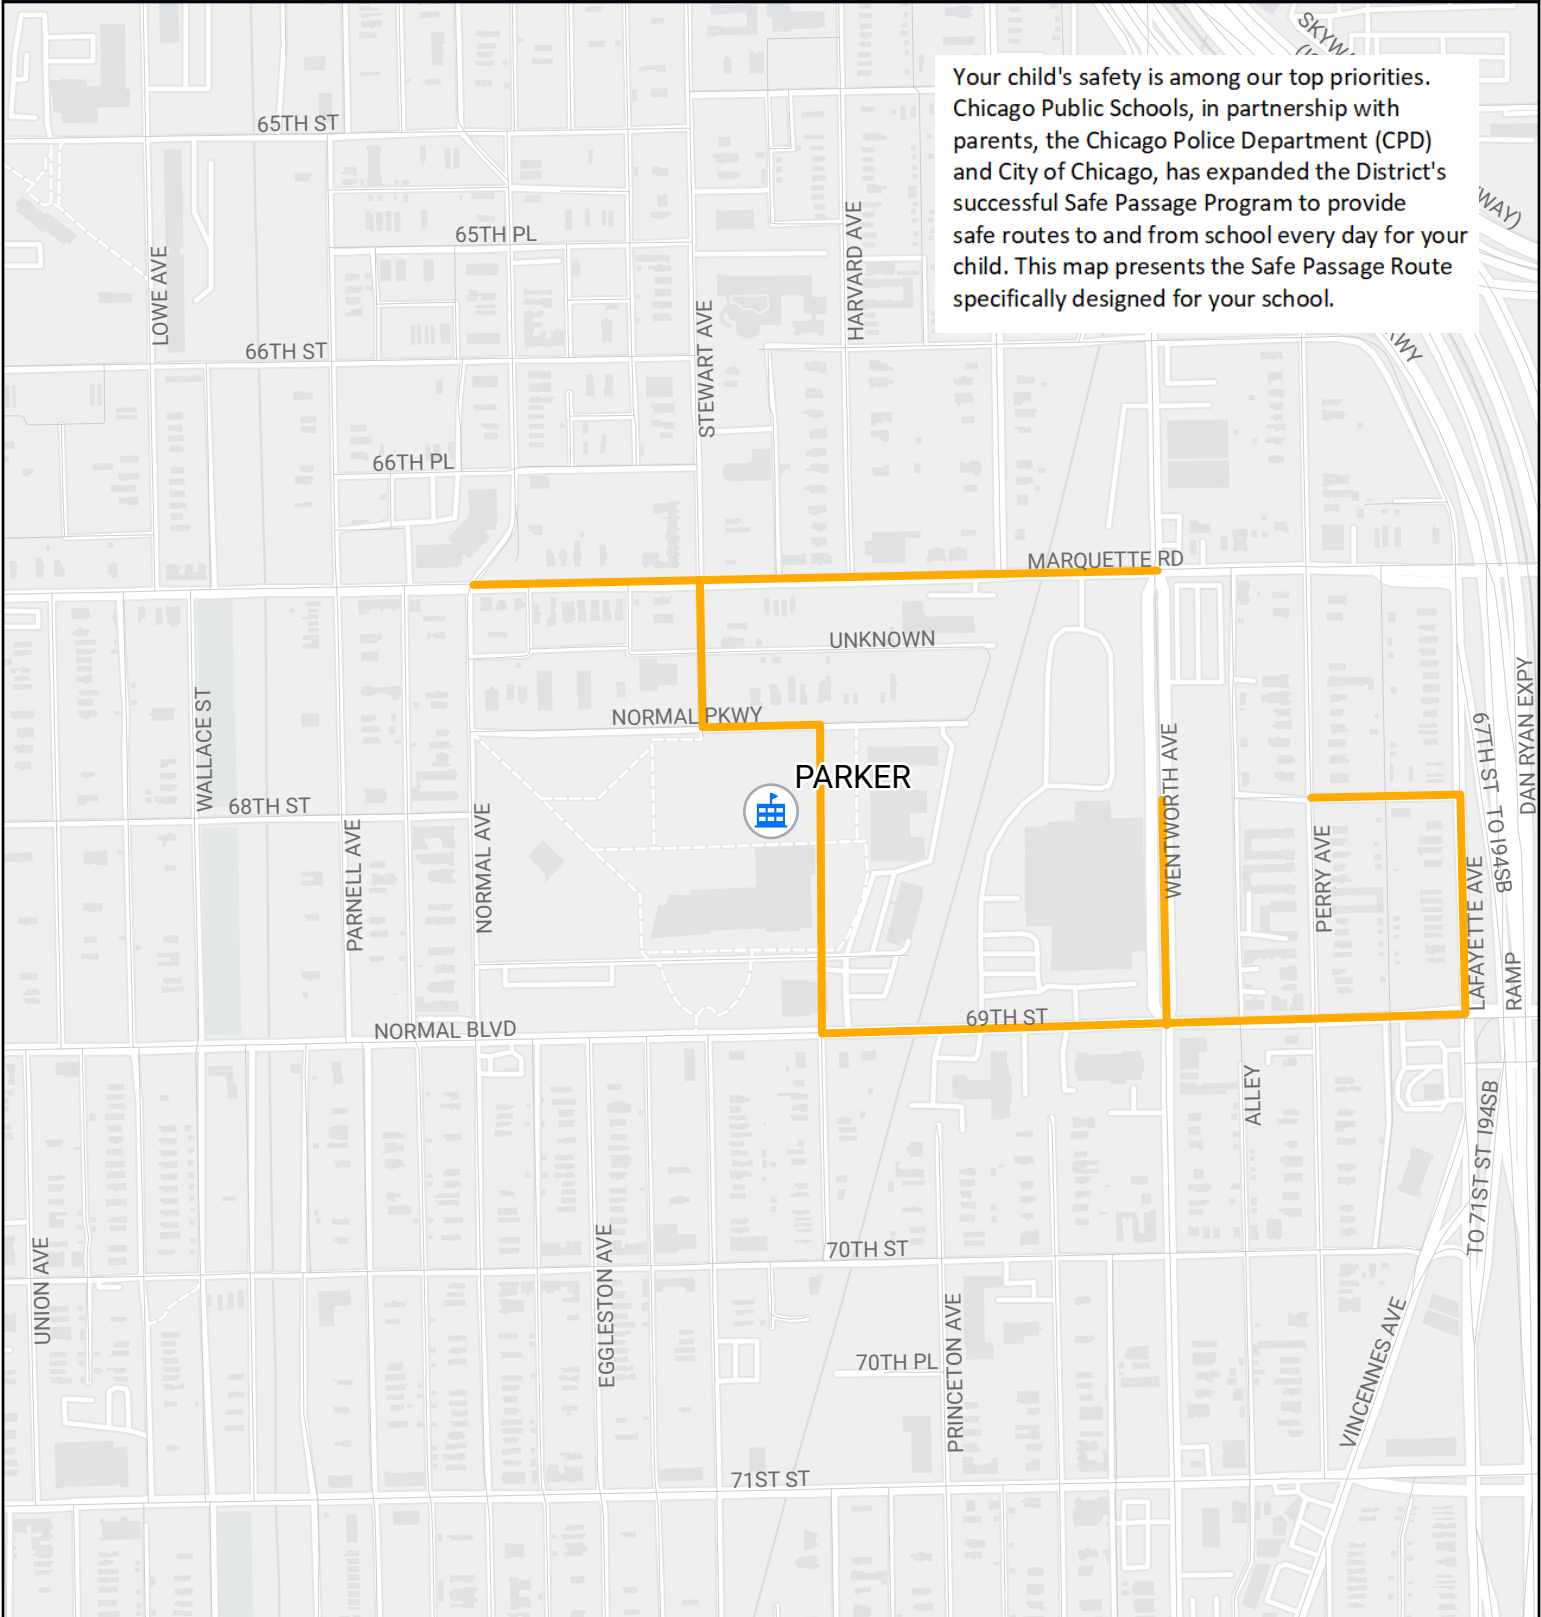

SAFE PASSAGE ROUTE: PARKER

Your child's safety is among our top priorities. Chicago Public Schools, in partnership with parents, the Chicago Police Department (CPD) and City of Chicago, has expanded the District's successful Safe Passage Program to provide safe routes to and from school every day for your child. This map presents the Safe Passage Route specifically designed for your school.

-  Safe Passage Route
-  School Location

Source: PDM, CPS May 2023