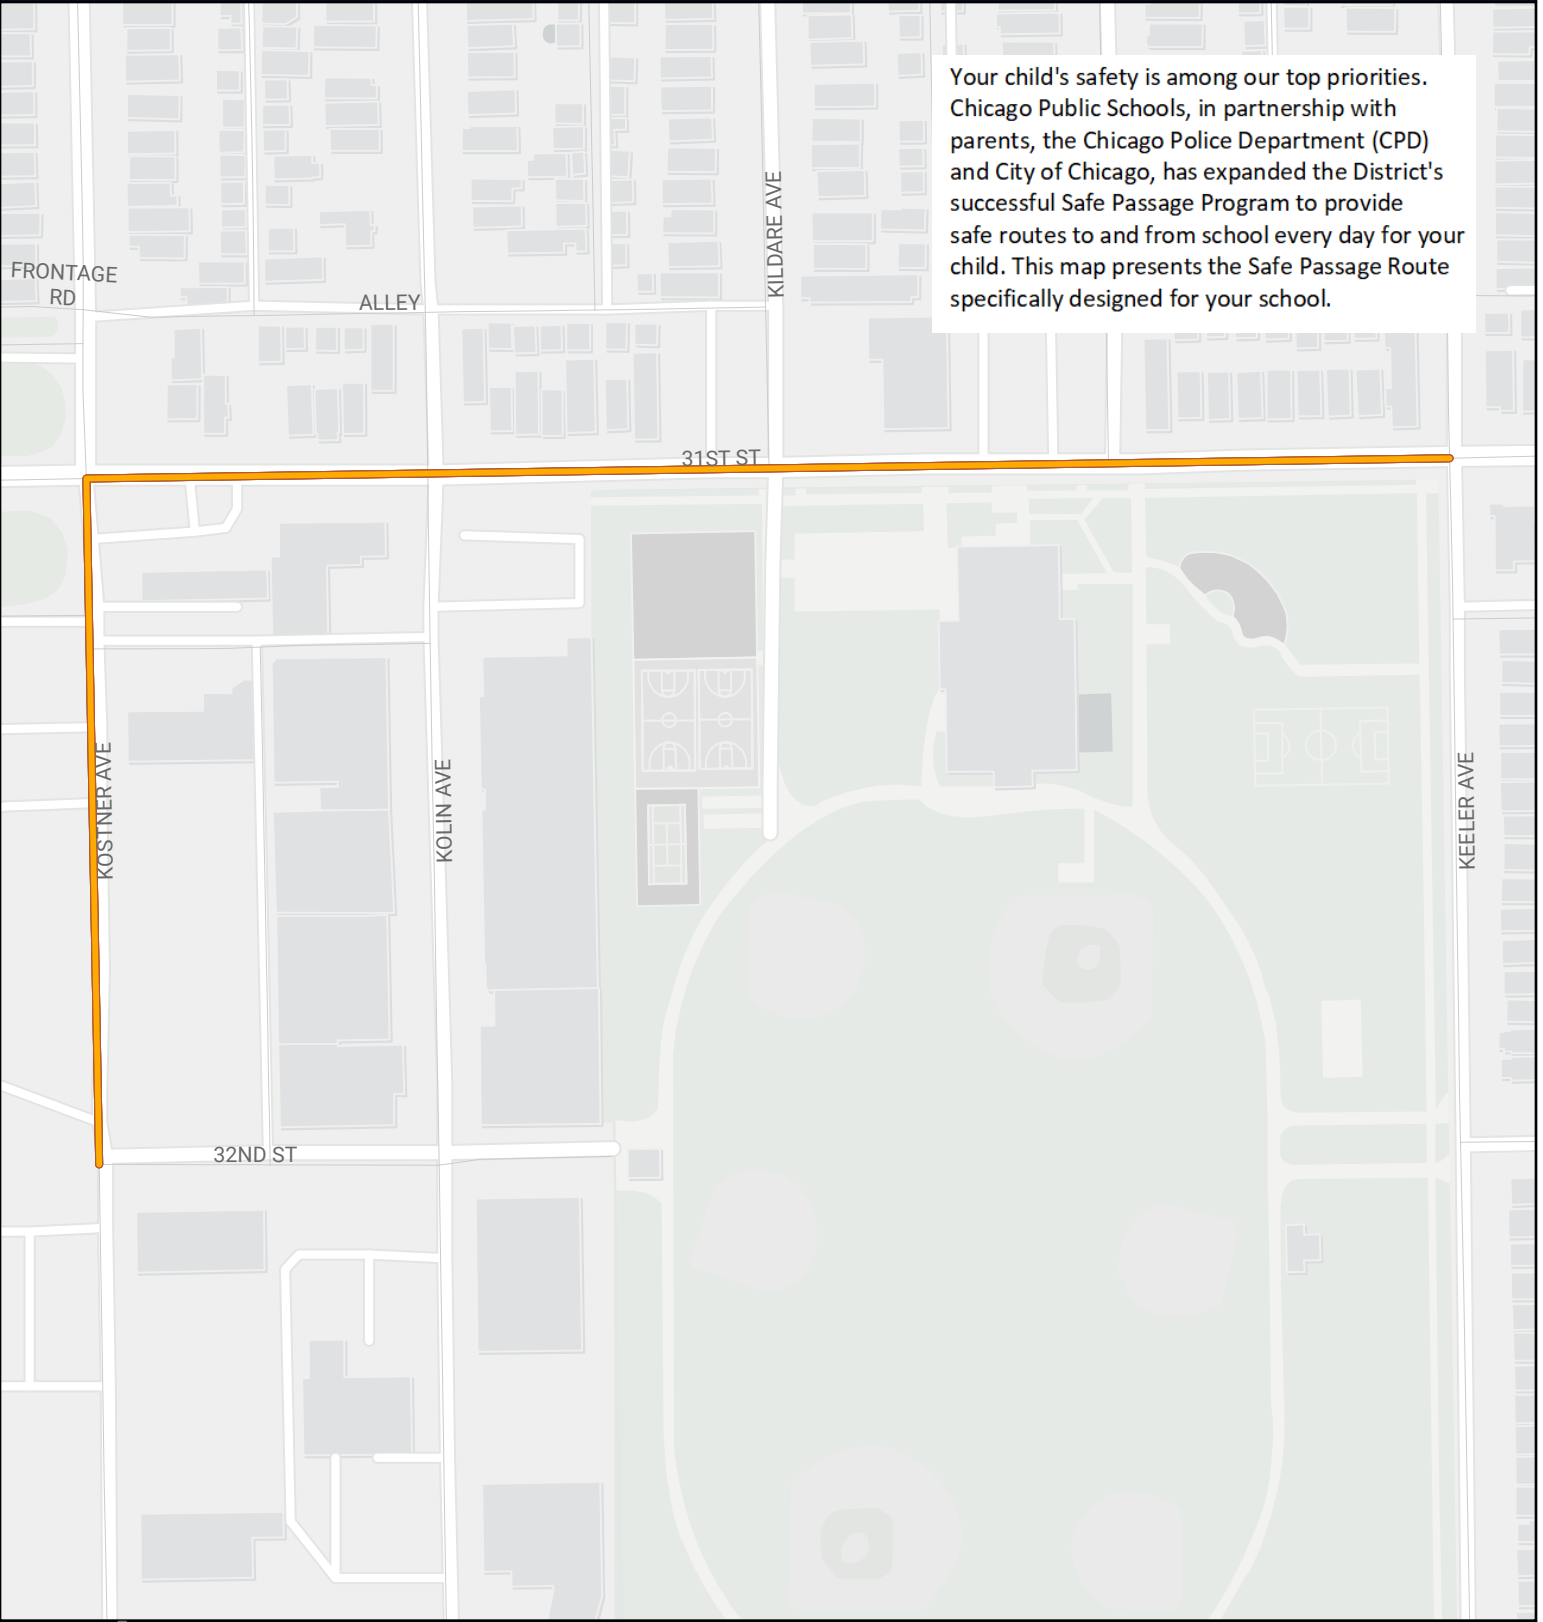

# SAFE PASSAGE ROUTE: SOCIAL JUSTICE HS

Your child's safety is among our top priorities. Chicago Public Schools, in partnership with parents, the Chicago Police Department (CPD) and City of Chicago, has expanded the District's successful Safe Passage Program to provide safe routes to and from school every day for your child. This map presents the Safe Passage Route specifically designed for your school.

-  Safe Passage Route
-  School Location

Source: PDM, CPS June 2023