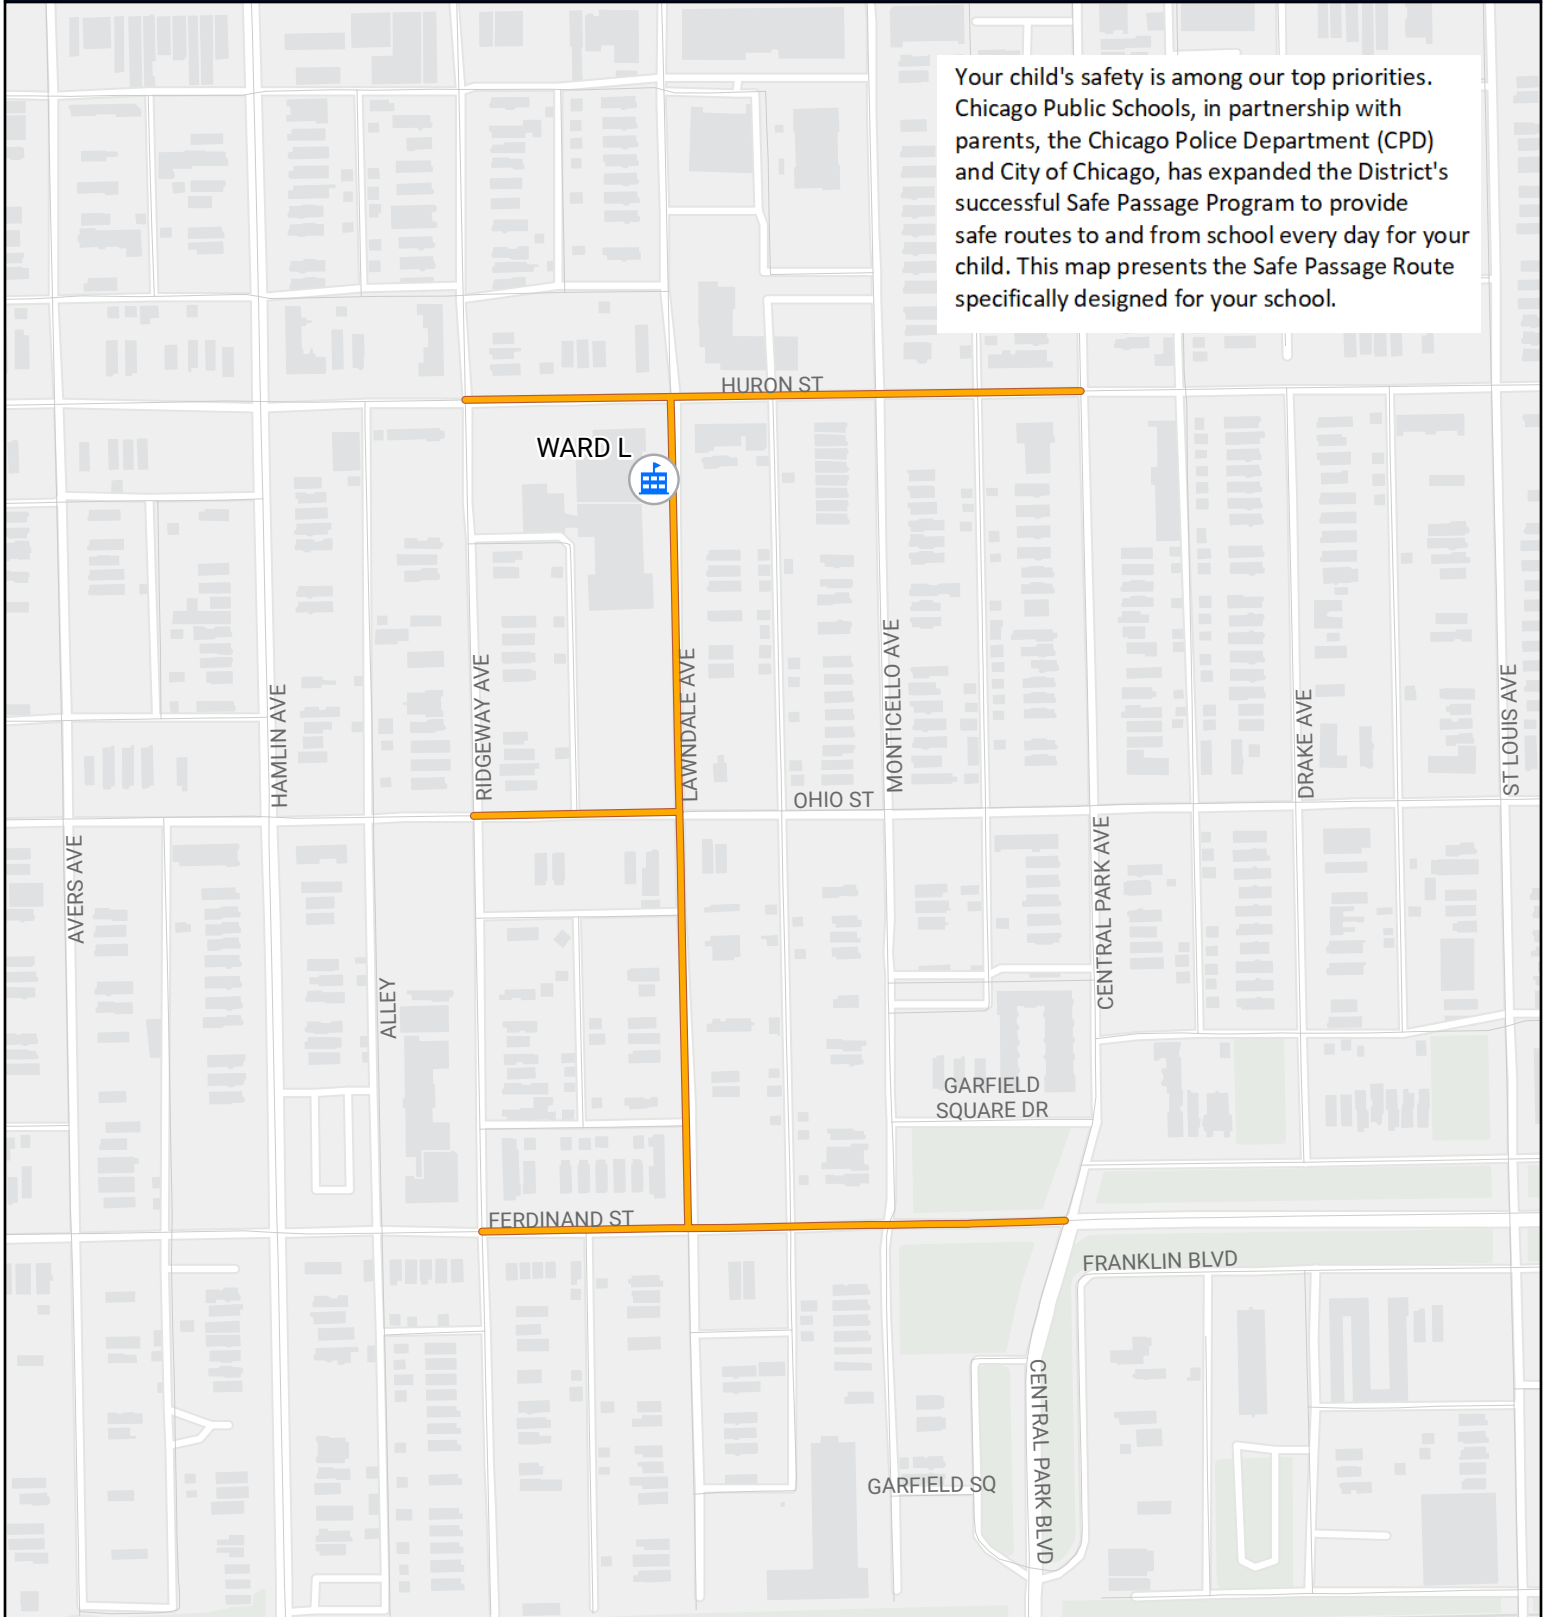

SAFE PASSAGE ROUTE: WARD L

Your child's safety is among our top priorities. Chicago Public Schools, in partnership with parents, the Chicago Police Department (CPD) and City of Chicago, has expanded the District's successful Safe Passage Program to provide safe routes to and from school every day for your child. This map presents the Safe Passage Route specifically designed for your school.

-  Safe Passage Route
-  School Location

Source: PDM, CPS June 2023