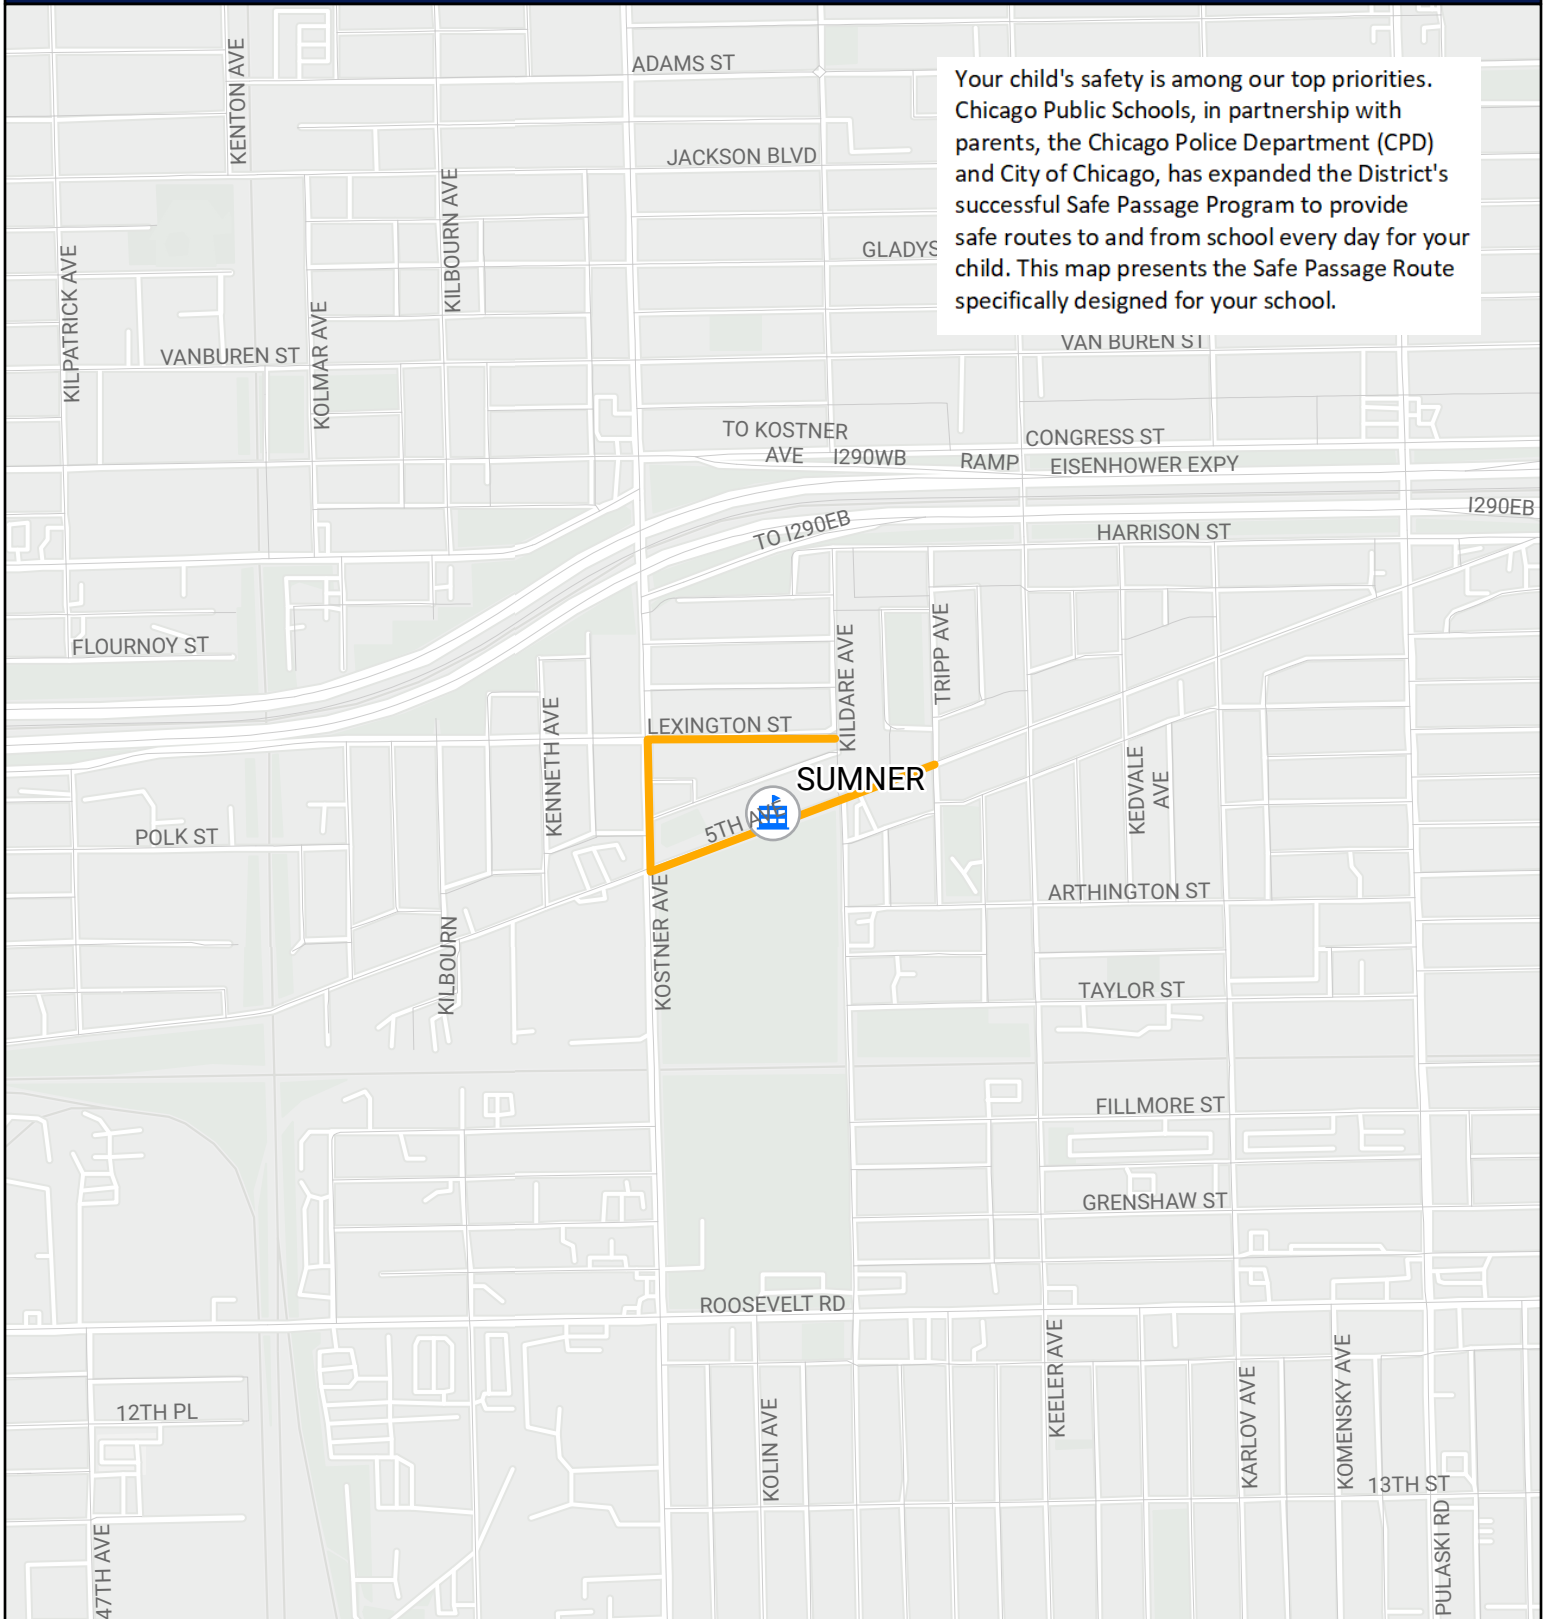

SAFE PASSAGE ROUTE: SUMNER

Your child's safety is among our top priorities. Chicago Public Schools, in partnership with parents, the Chicago Police Department (CPD) and City of Chicago, has expanded the District's successful Safe Passage Program to provide safe routes to and from school every day for your child. This map presents the Safe Passage Route specifically designed for your school.

 Safe Passage Route

 School Location

Source: PDM, CPS May 2023

0 0.1 0.1 0.2
Miles