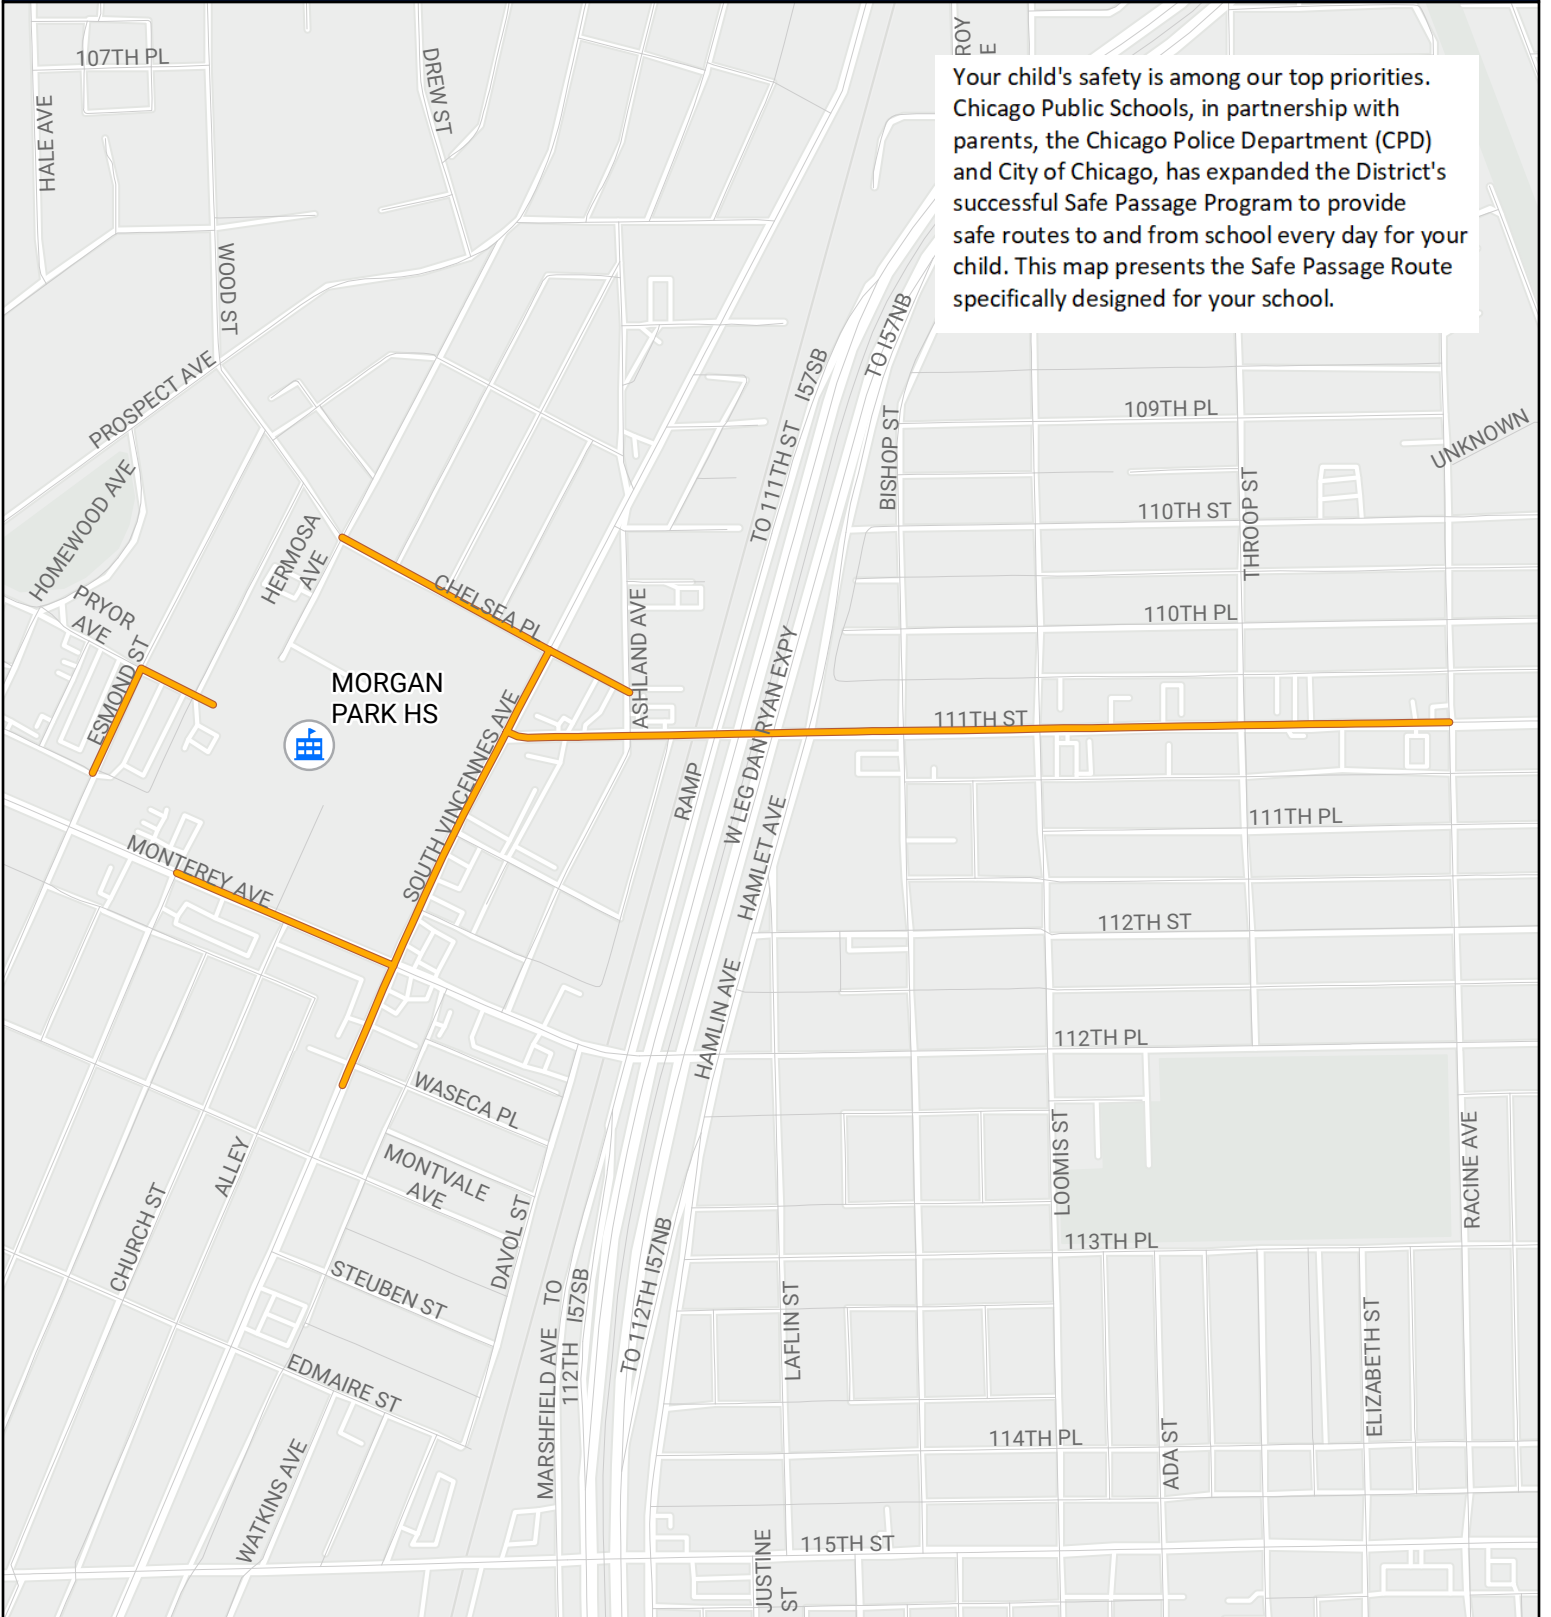

# SAFE PASSAGE ROUTE: MORGAN PARK HS

Your child's safety is among our top priorities. Chicago Public Schools, in partnership with parents, the Chicago Police Department (CPD) and City of Chicago, has expanded the District's successful Safe Passage Program to provide safe routes to and from school every day for your child. This map presents the Safe Passage Route specifically designed for your school.

-  Safe Passage Route
-  School Location

Source: PDM, CPS June 2023

0 0.1 0.1 0.2 Miles