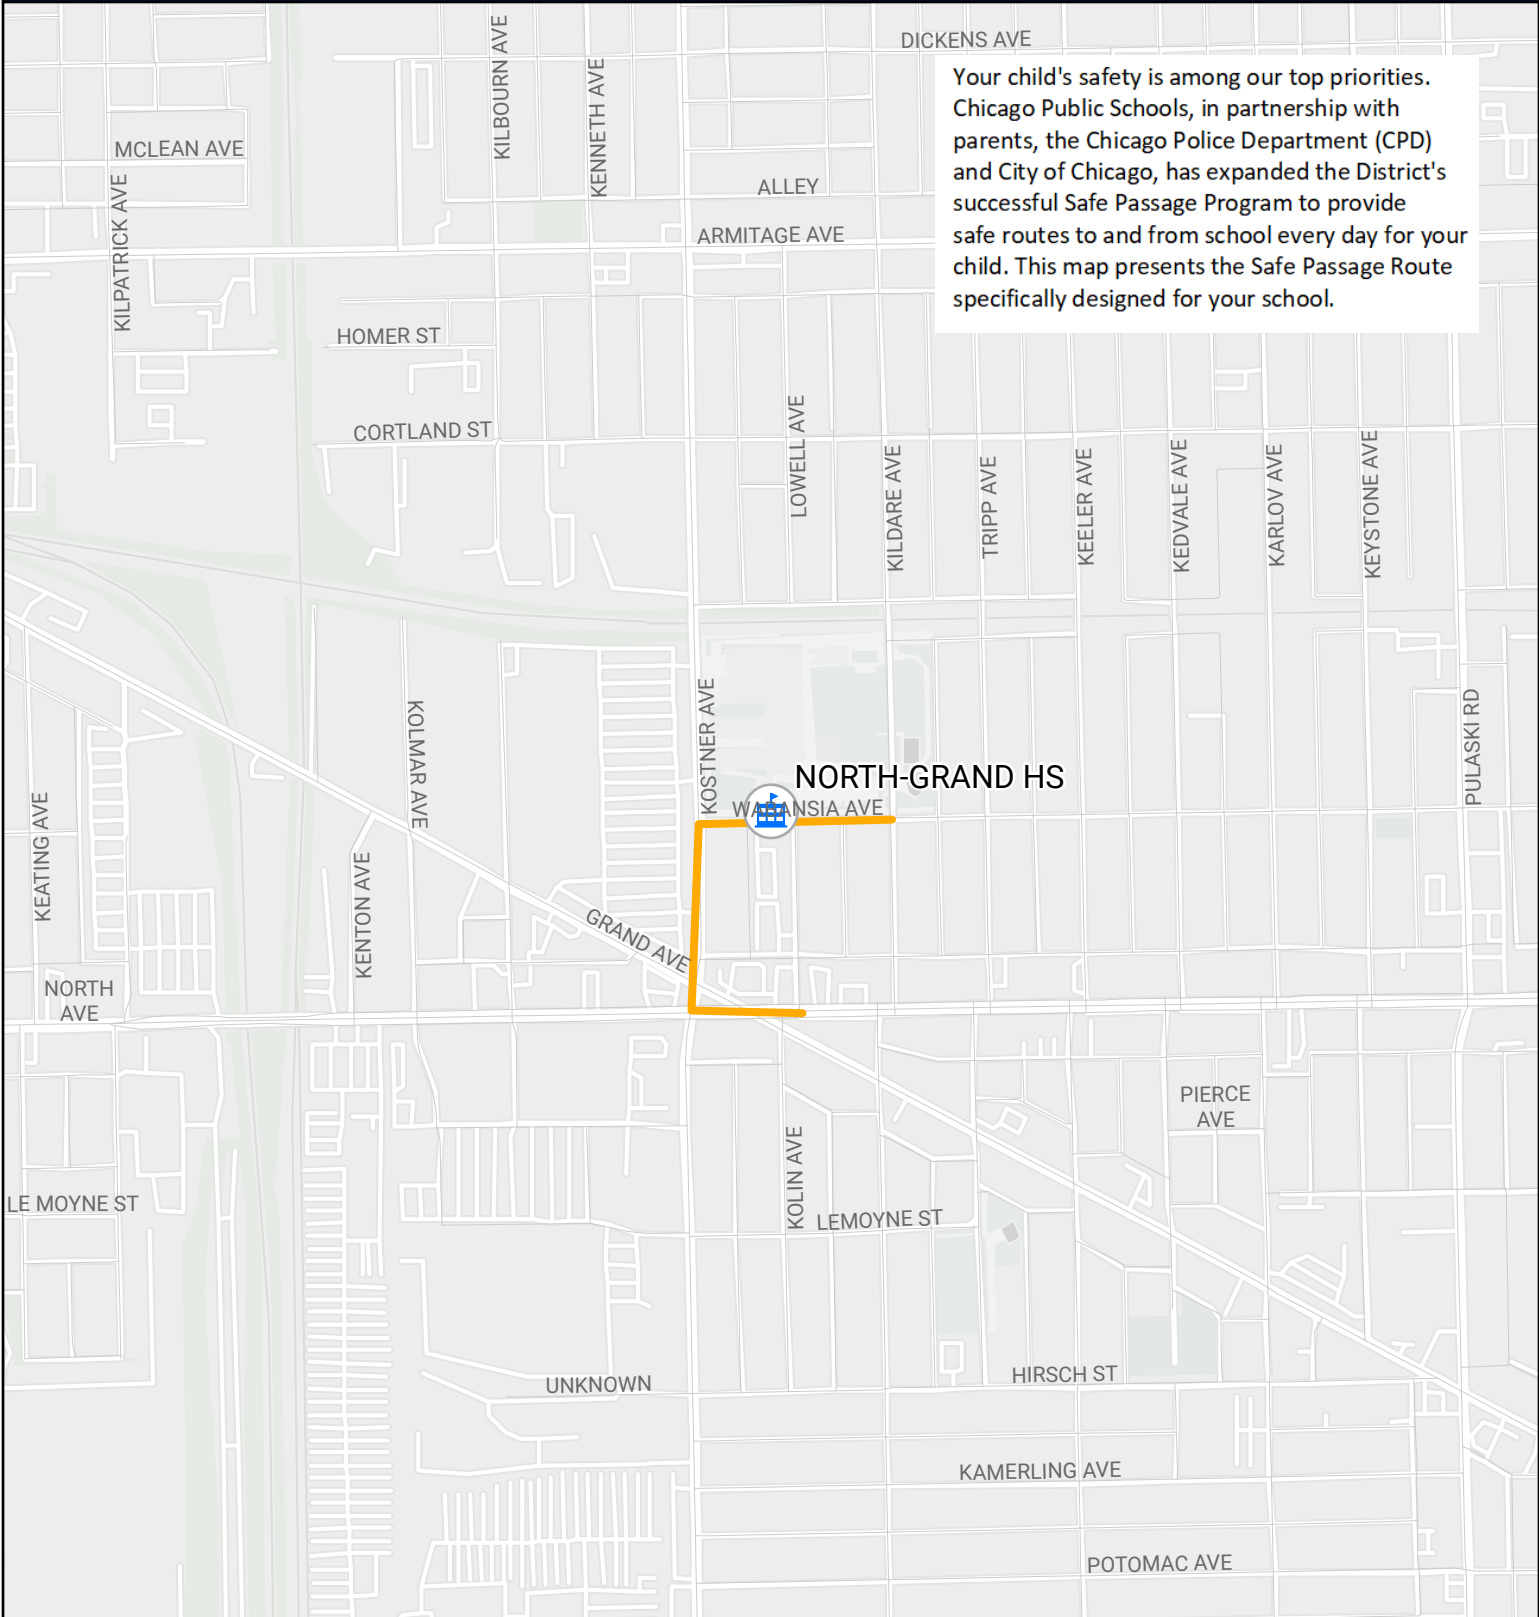

# SAFE PASSAGE ROUTE: NORTH-GRAND HS

Your child's safety is among our top priorities. Chicago Public Schools, in partnership with parents, the Chicago Police Department (CPD) and City of Chicago, has expanded the District's successful Safe Passage Program to provide safe routes to and from school every day for your child. This map presents the Safe Passage Route specifically designed for your school.

-  Safe Passage Route
-  School Location

Source: PDM, CPS May 2023

0 0.1 0.1 0.2 Miles