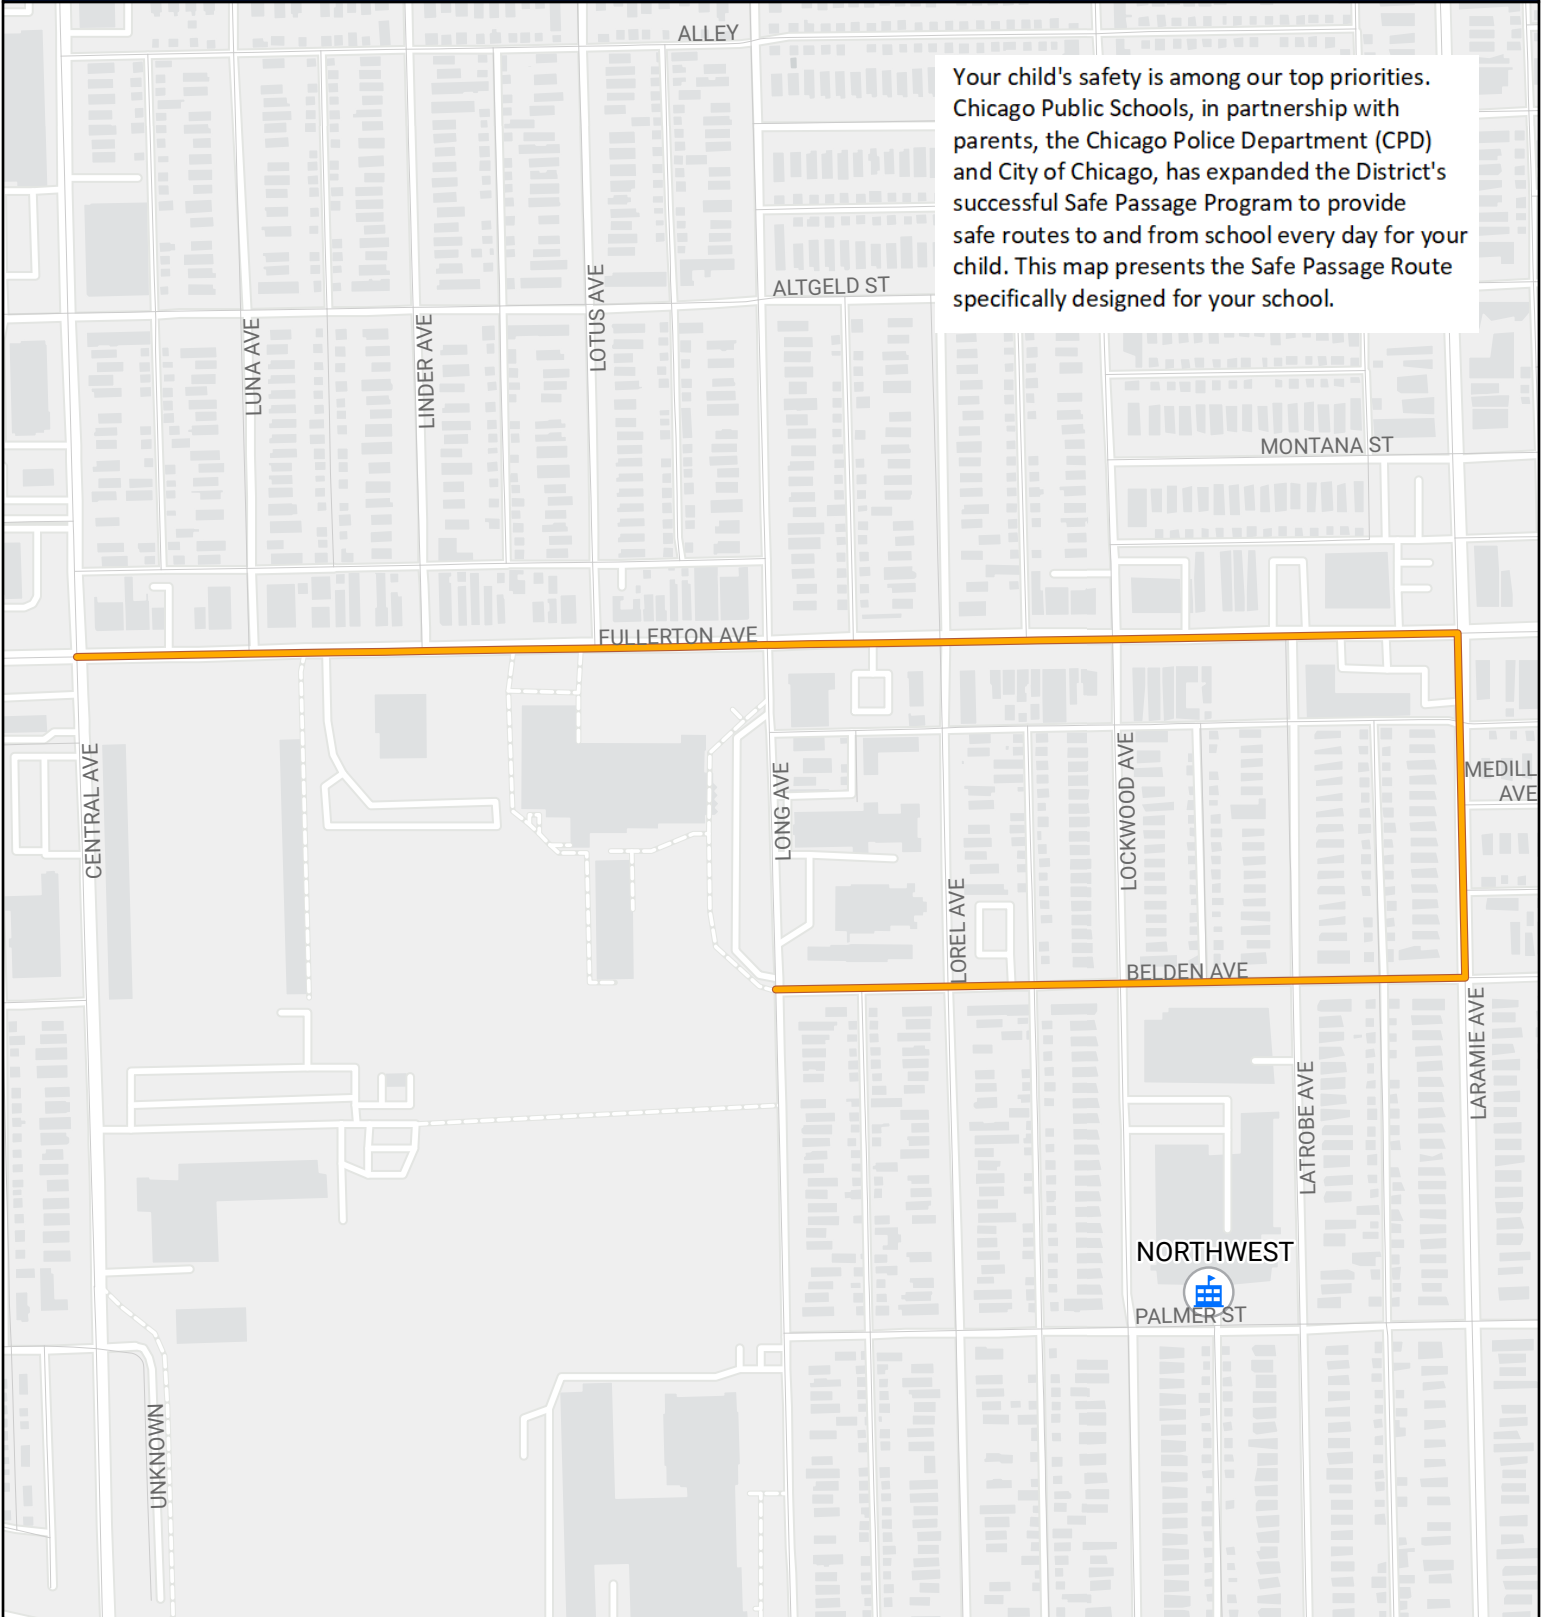

SAFE PASSAGE ROUTE: NORTHWEST

Your child's safety is among our top priorities. Chicago Public Schools, in partnership with parents, the Chicago Police Department (CPD) and City of Chicago, has expanded the District's successful Safe Passage Program to provide safe routes to and from school every day for your child. This map presents the Safe Passage Route specifically designed for your school.

-  Safe Passage Route
-  School Location

Source: PDM, CPS June 2023