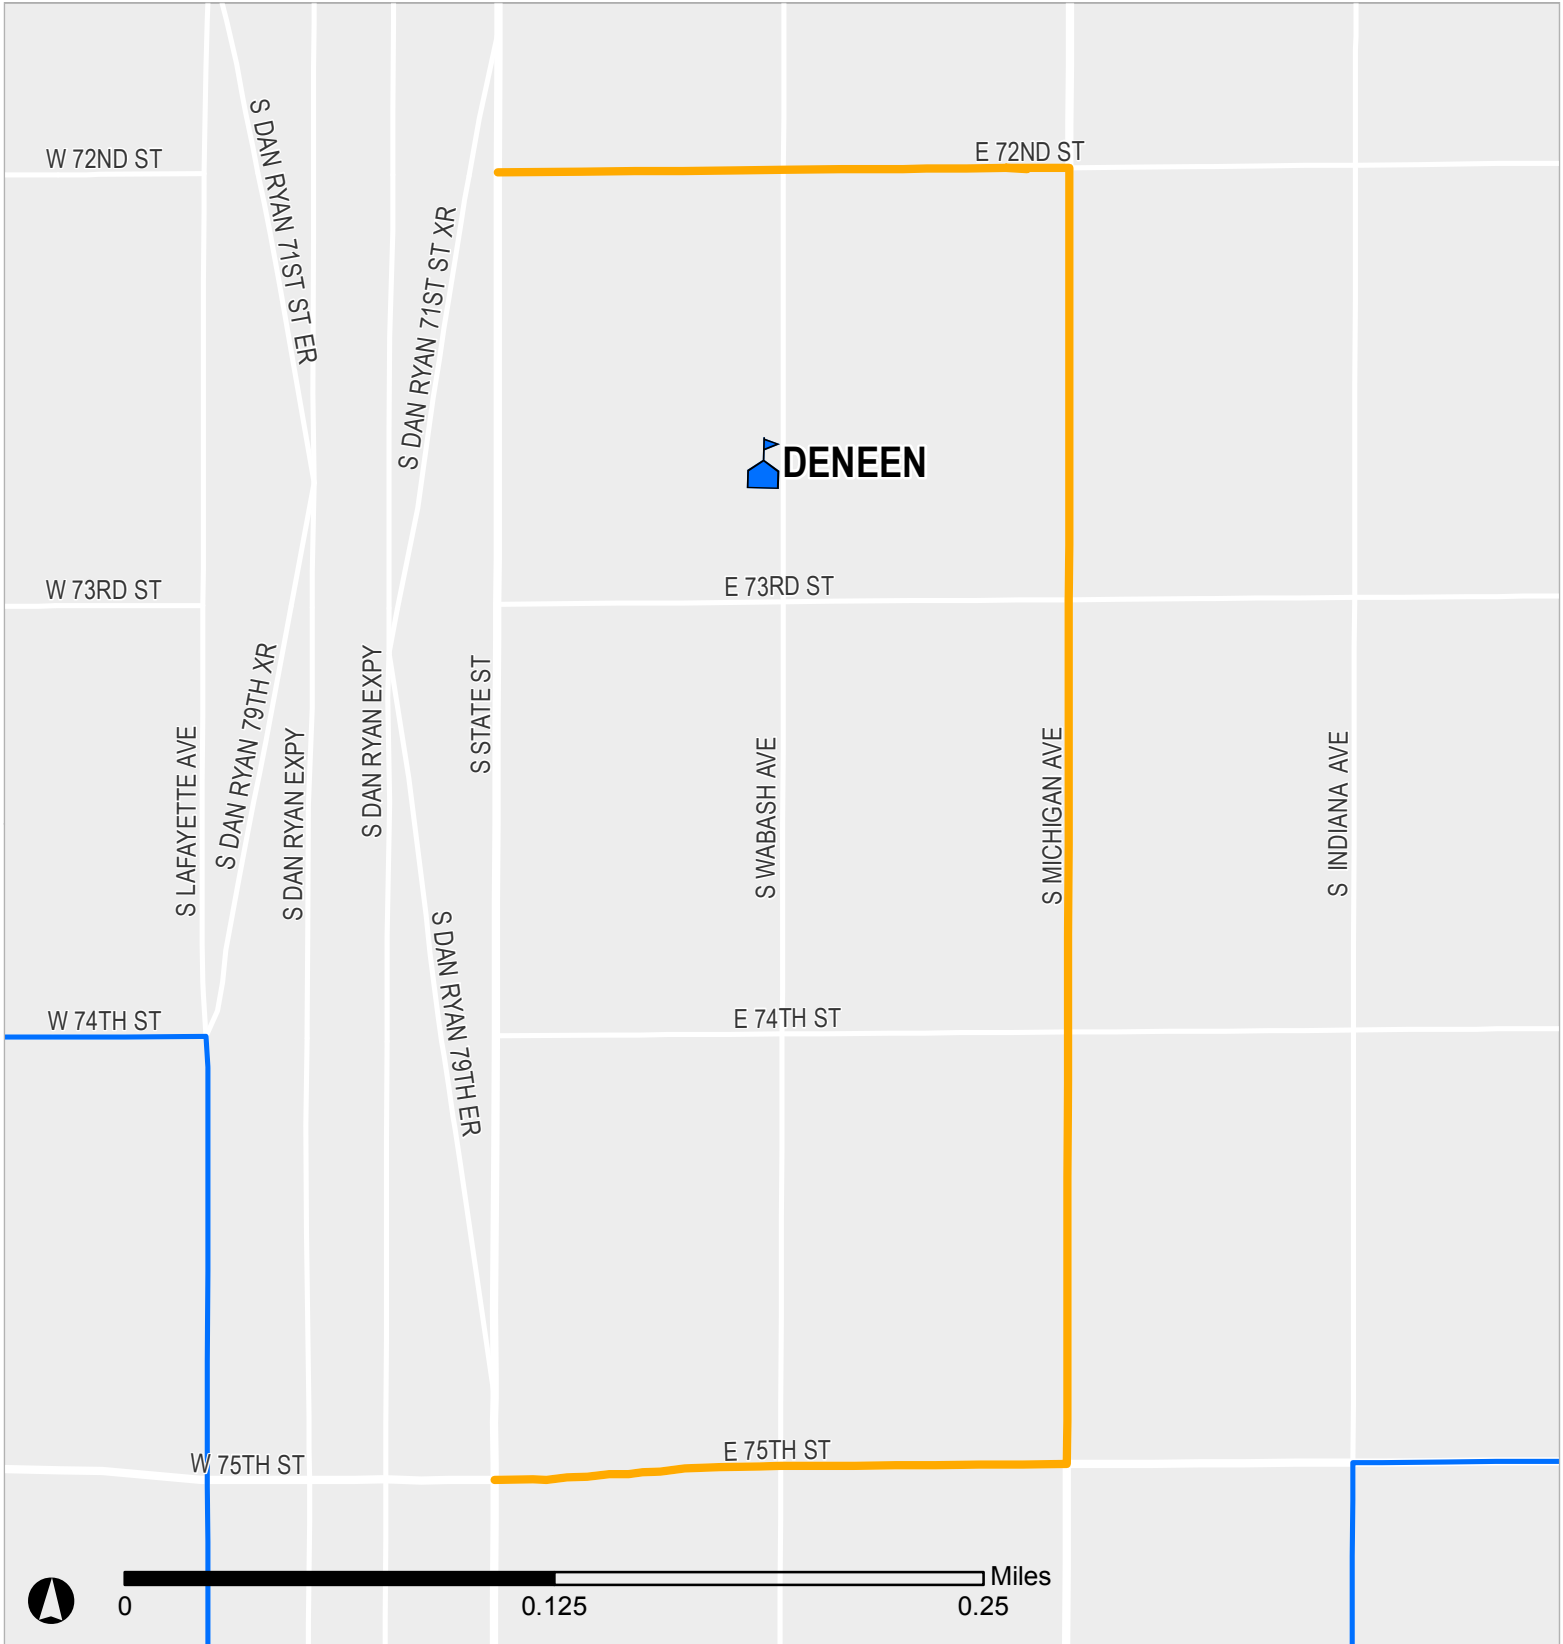

SAFE PASSAGE ROUTE: DENEEN

Your child's safety is among our top priorities. Chicago Public Schools, in partnership with parents, the Chicago Police Department (CPD), and City of Chicago, has expanded the District's successful Safe Passage Program to provide safe routes to and from school every day for your child. This map presents the Safe Passage Route specifically designed for your school.

Safe Passage Route

School Location

Attendance Boundary

Park

Updated 26 January 2021