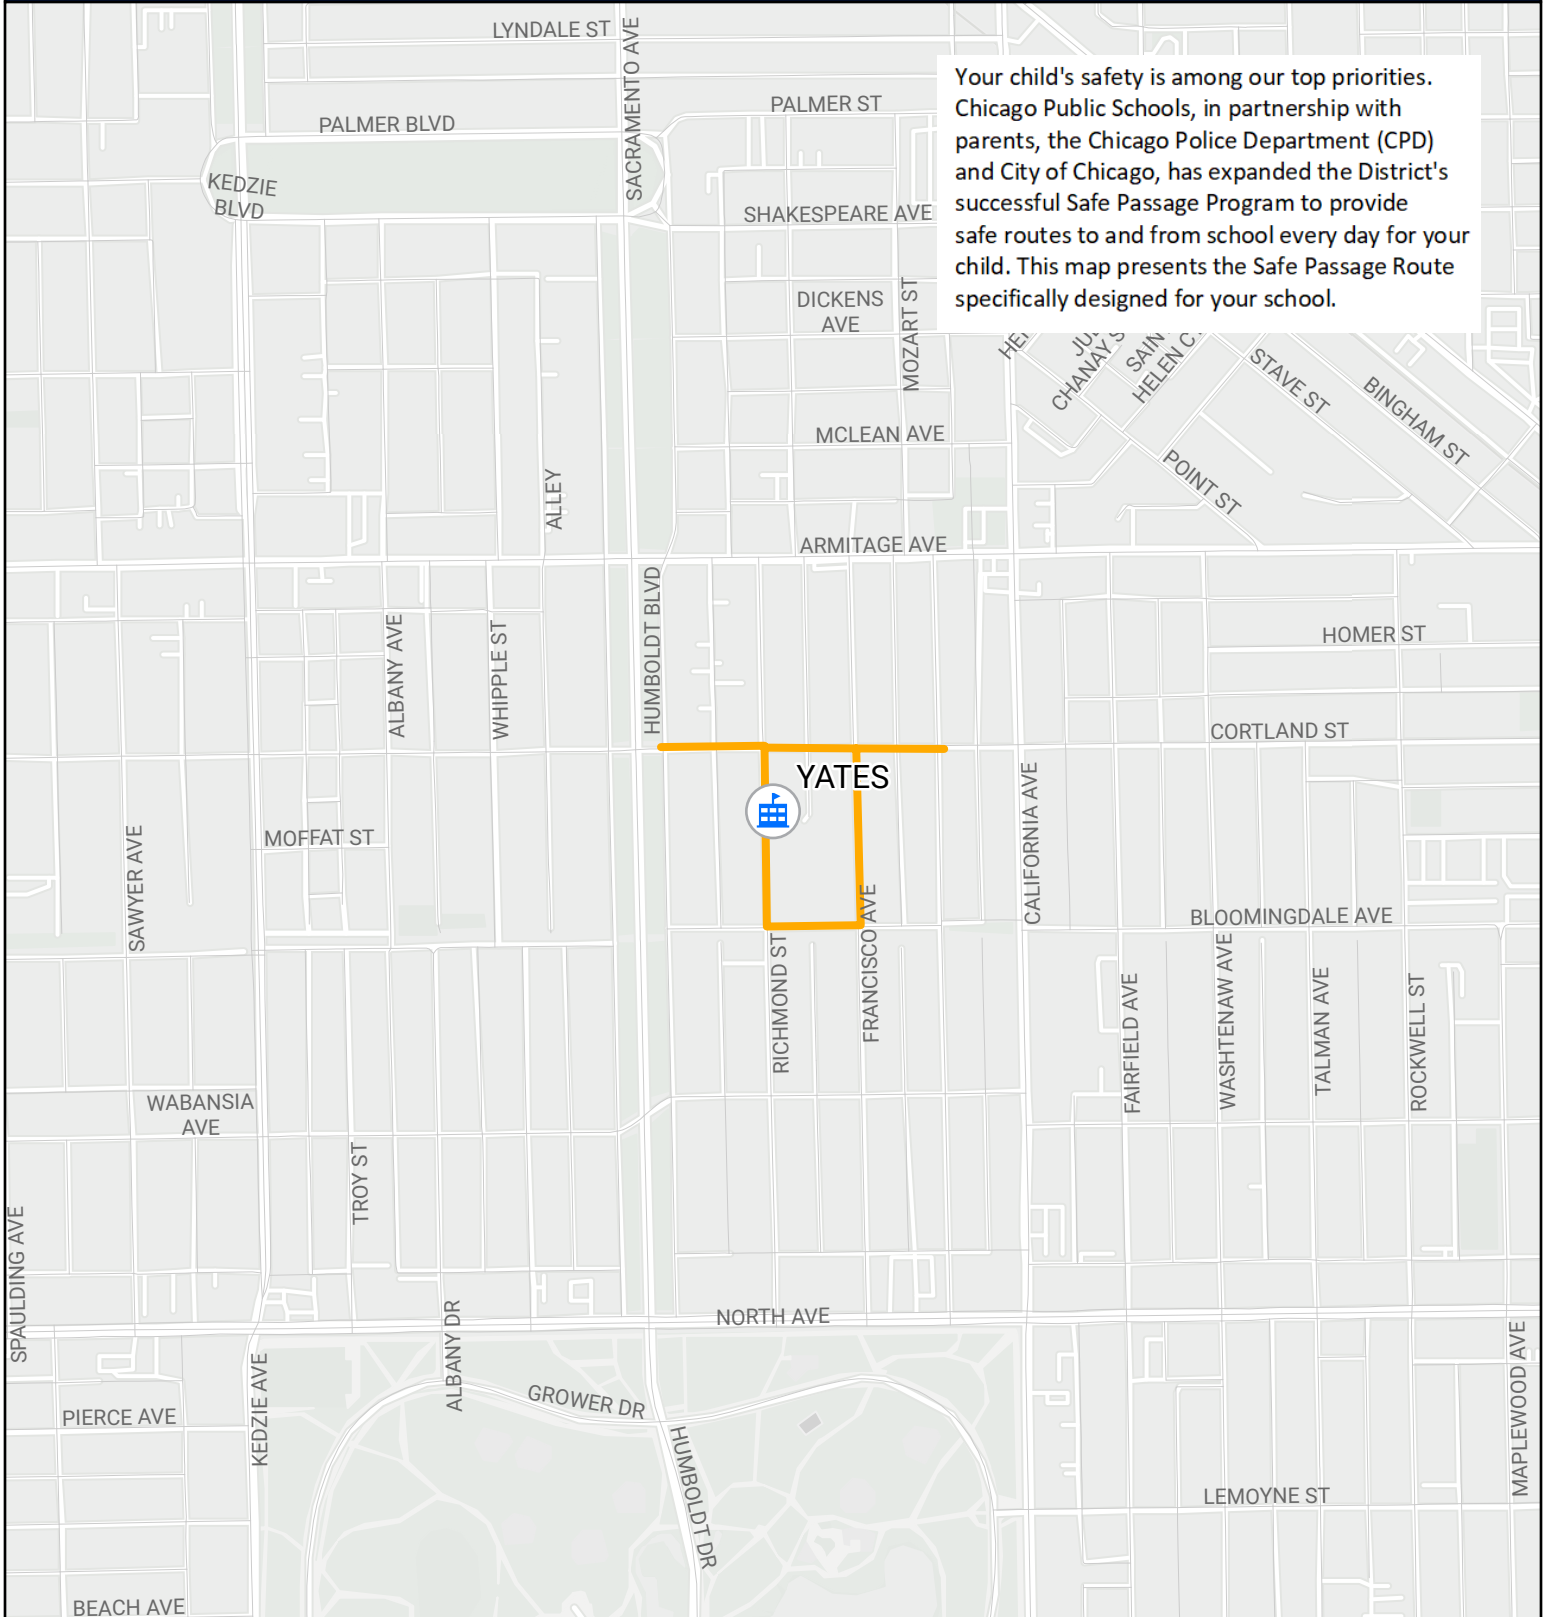

SAFE PASSAGE ROUTE: YATES

Your child's safety is among our top priorities. Chicago Public Schools, in partnership with parents, the Chicago Police Department (CPD) and City of Chicago, has expanded the District's successful Safe Passage Program to provide safe routes to and from school every day for your child. This map presents the Safe Passage Route specifically designed for your school.

-  Safe Passage Route
-  School Location

Source: PDM, CPS May 2023