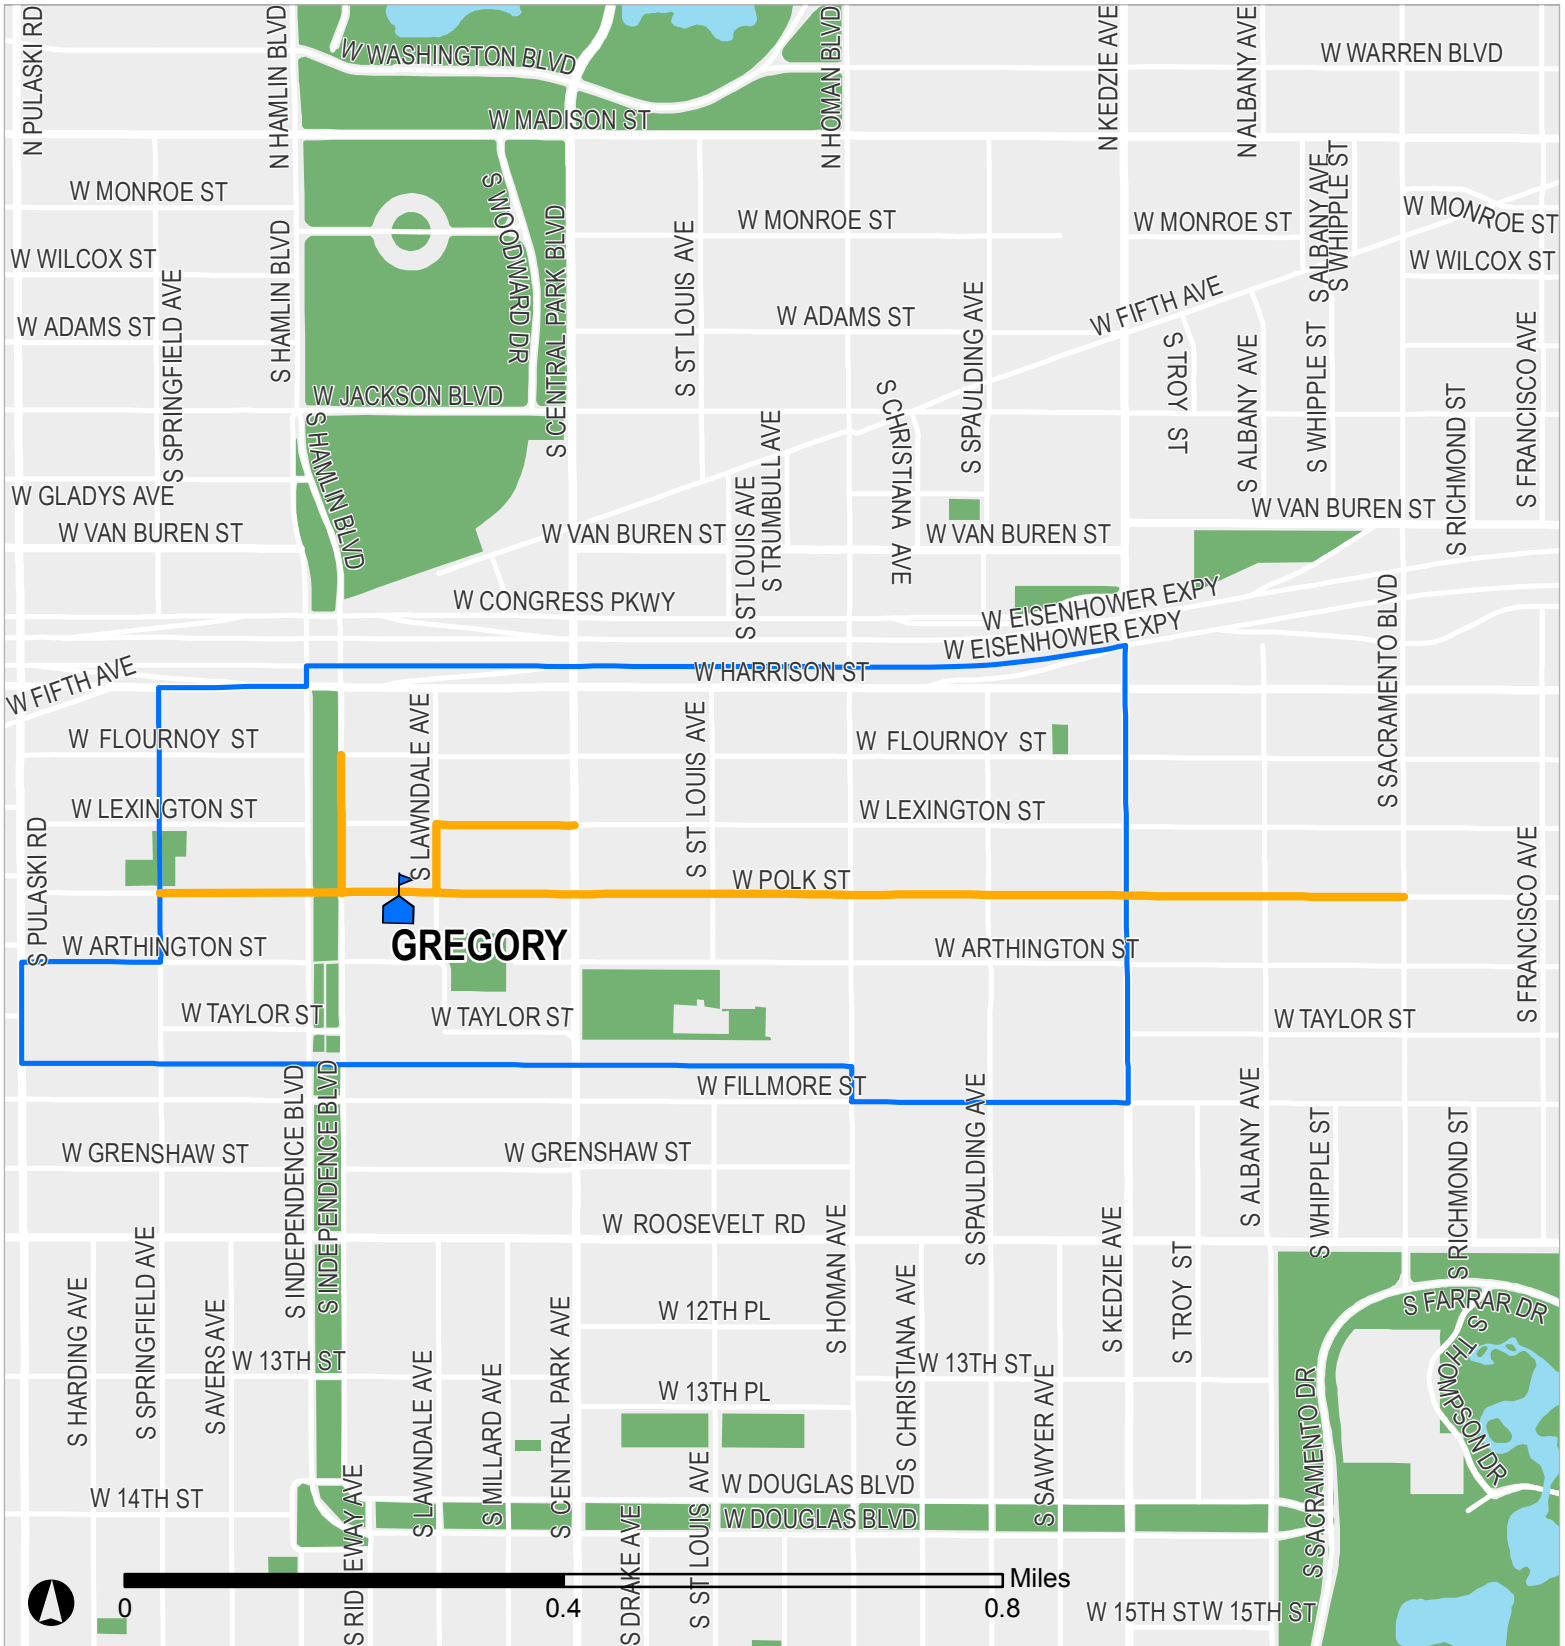

SAFE PASSAGE ROUTE: GREGORY

Your child's safety is among our top priorities. Chicago Public Schools, in partnership with parents, the Chicago Police Department (CPD), and City of Chicago, has expanded the District's successful Safe Passage Program to provide safe routes to and from school every day for your child. This map presents the Safe Passage Route specifically designed for your school.

— Safe Passage Route
 School Location

 Attendance Boundary
 Park

Updated 26 January 2021