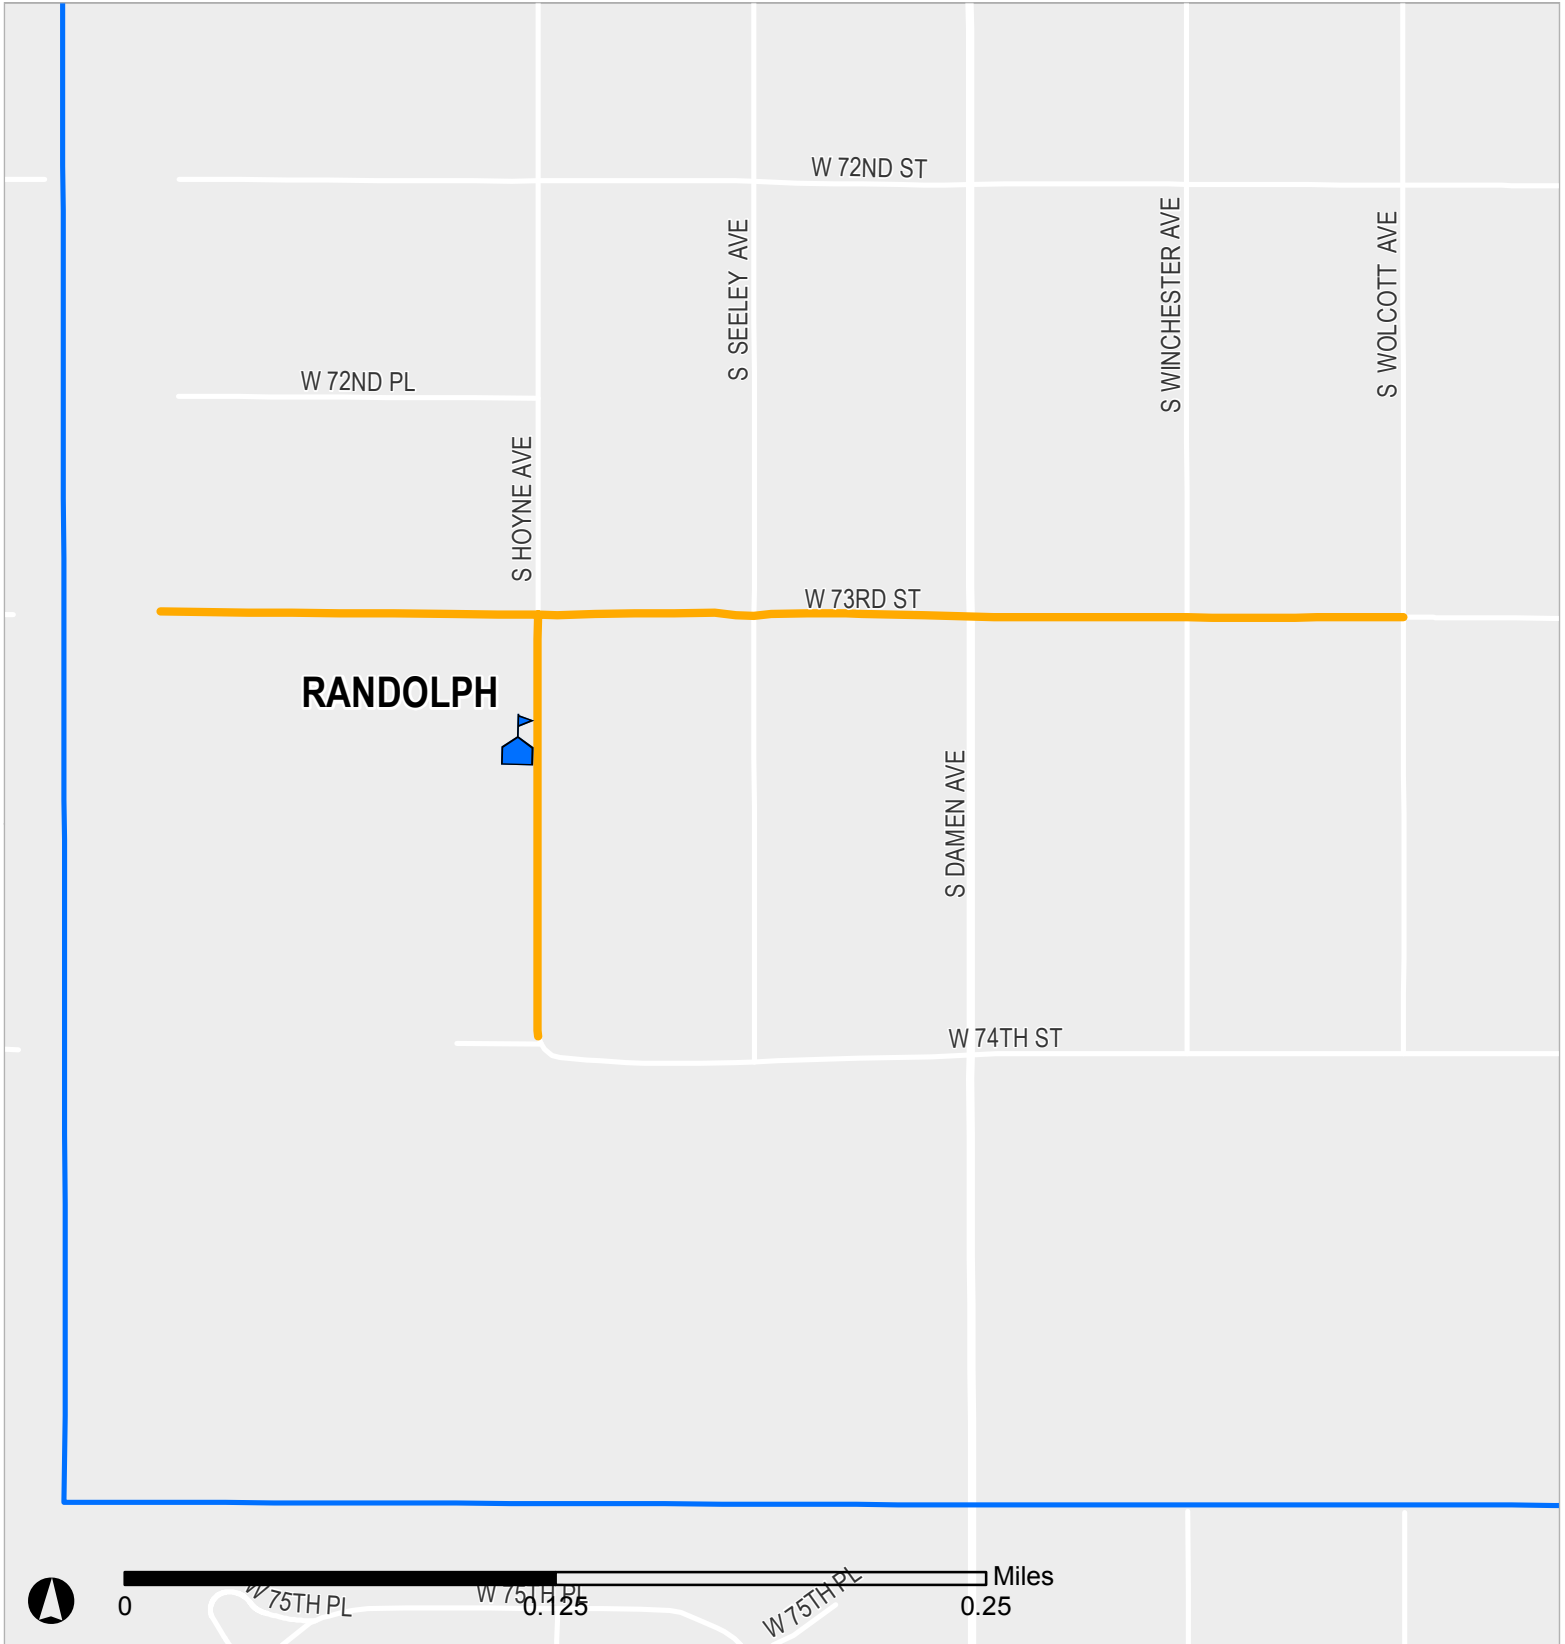

# SAFE PASSAGE ROUTE: RANDOLPH

Your child's safety is among our top priorities. Chicago Public Schools, in partnership with parents, the Chicago Police Department (CPD), and City of Chicago, has expanded the District's successful Safe Passage Program to provide safe routes to and from school every day for your child. This map presents the Safe Passage Route specifically designed for your school.

 Safe Passage Route  
 School Location

 Attendance Boundary  
 Park

Updated 26 January 2021