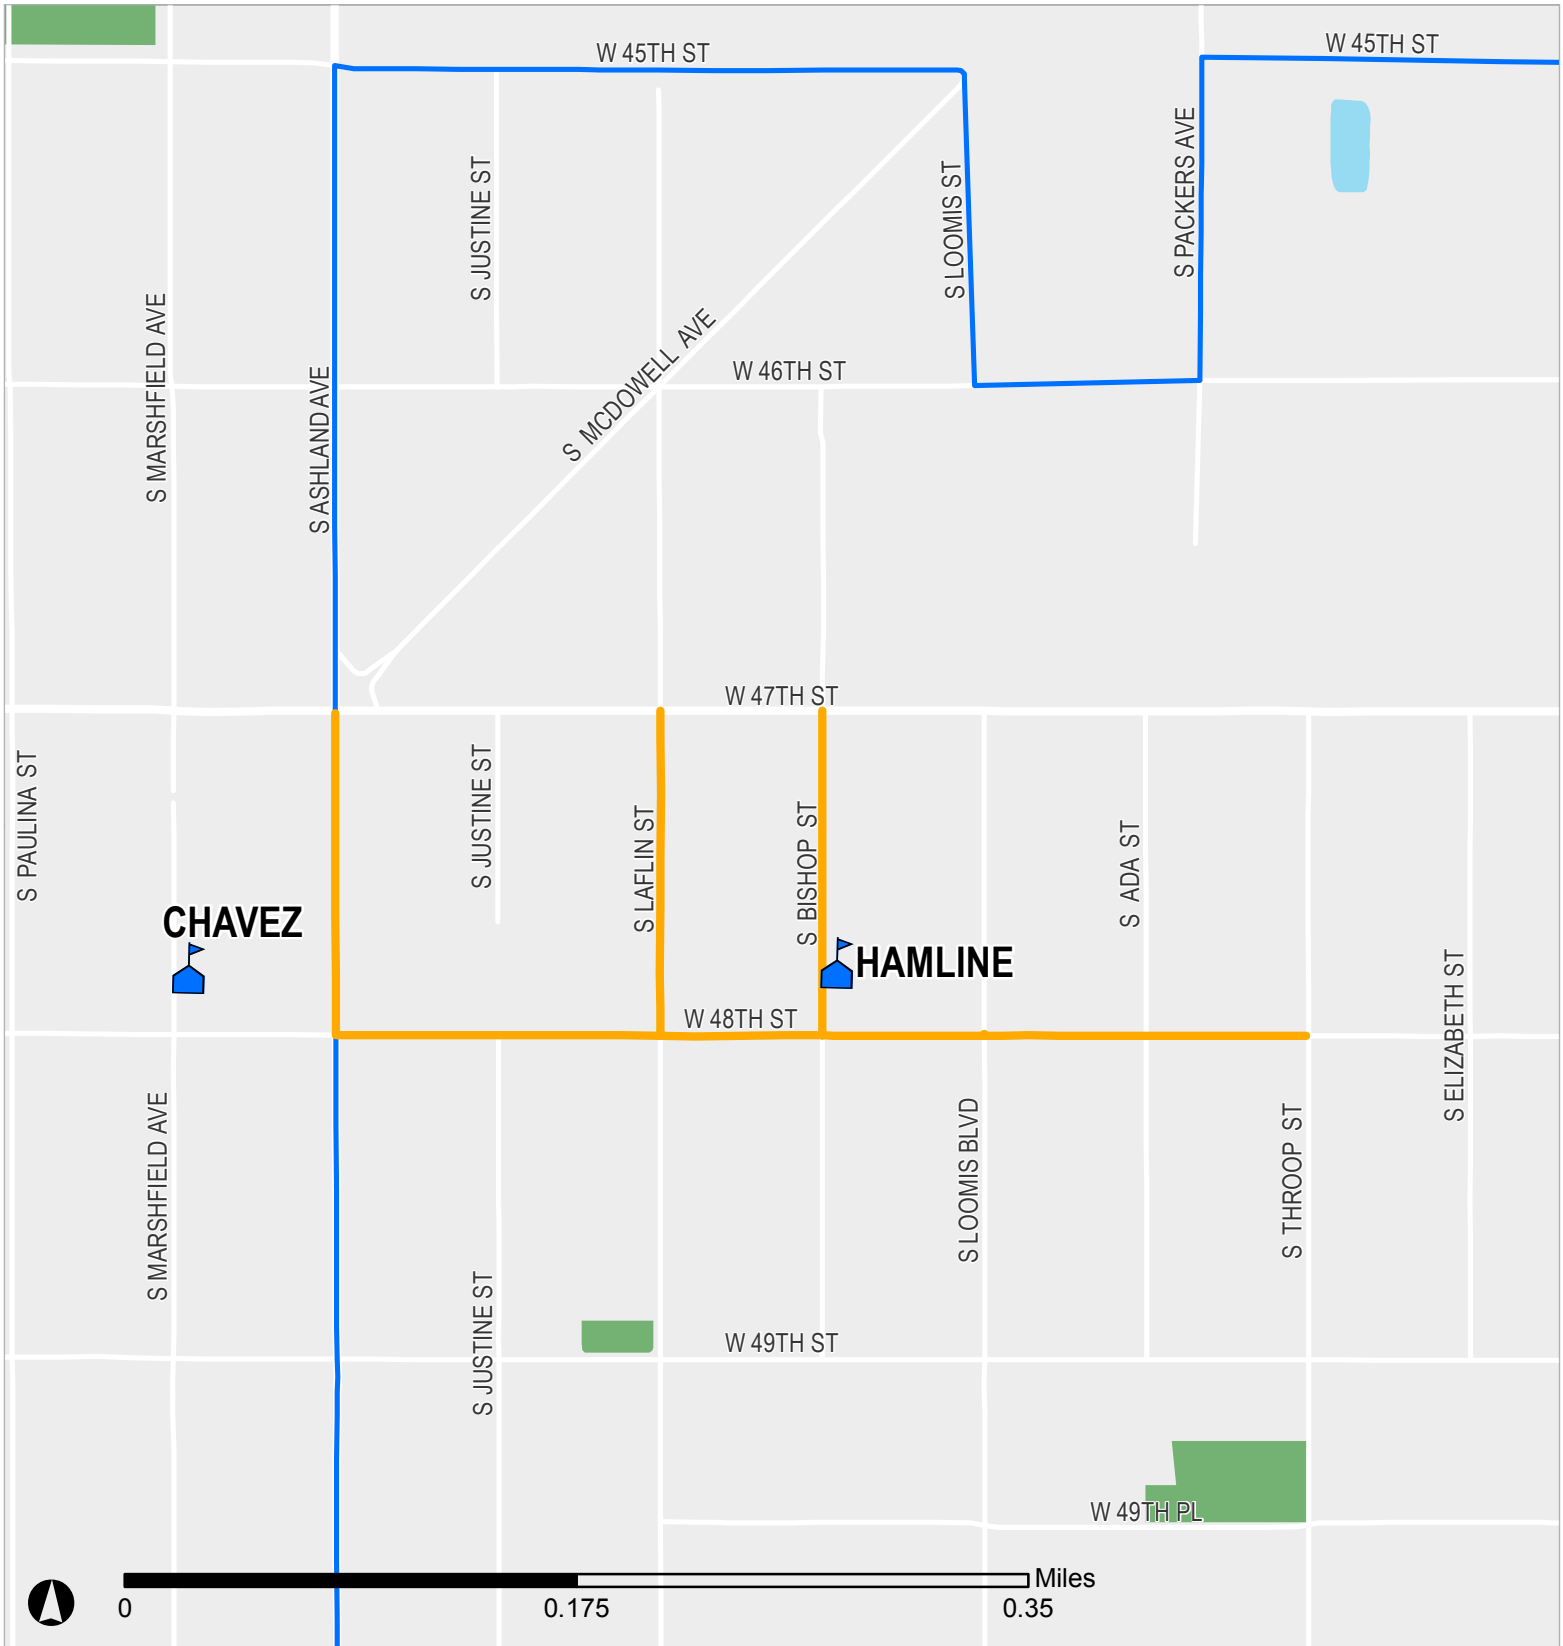

SAFE PASSAGE ROUTE: HAMLINE/CHAVEZ

Your child's safety is among our top priorities. Chicago Public Schools, in partnership with parents, the Chicago Police Department (CPD), and City of Chicago, has expanded the District's successful Safe Passage Program to provide safe routes to and from school every day for your child. This map presents the Safe Passage Route specifically designed for your school.

— Safe Passage Route

School Location

Attendance Boundary

Park

Updated 26 January 2021