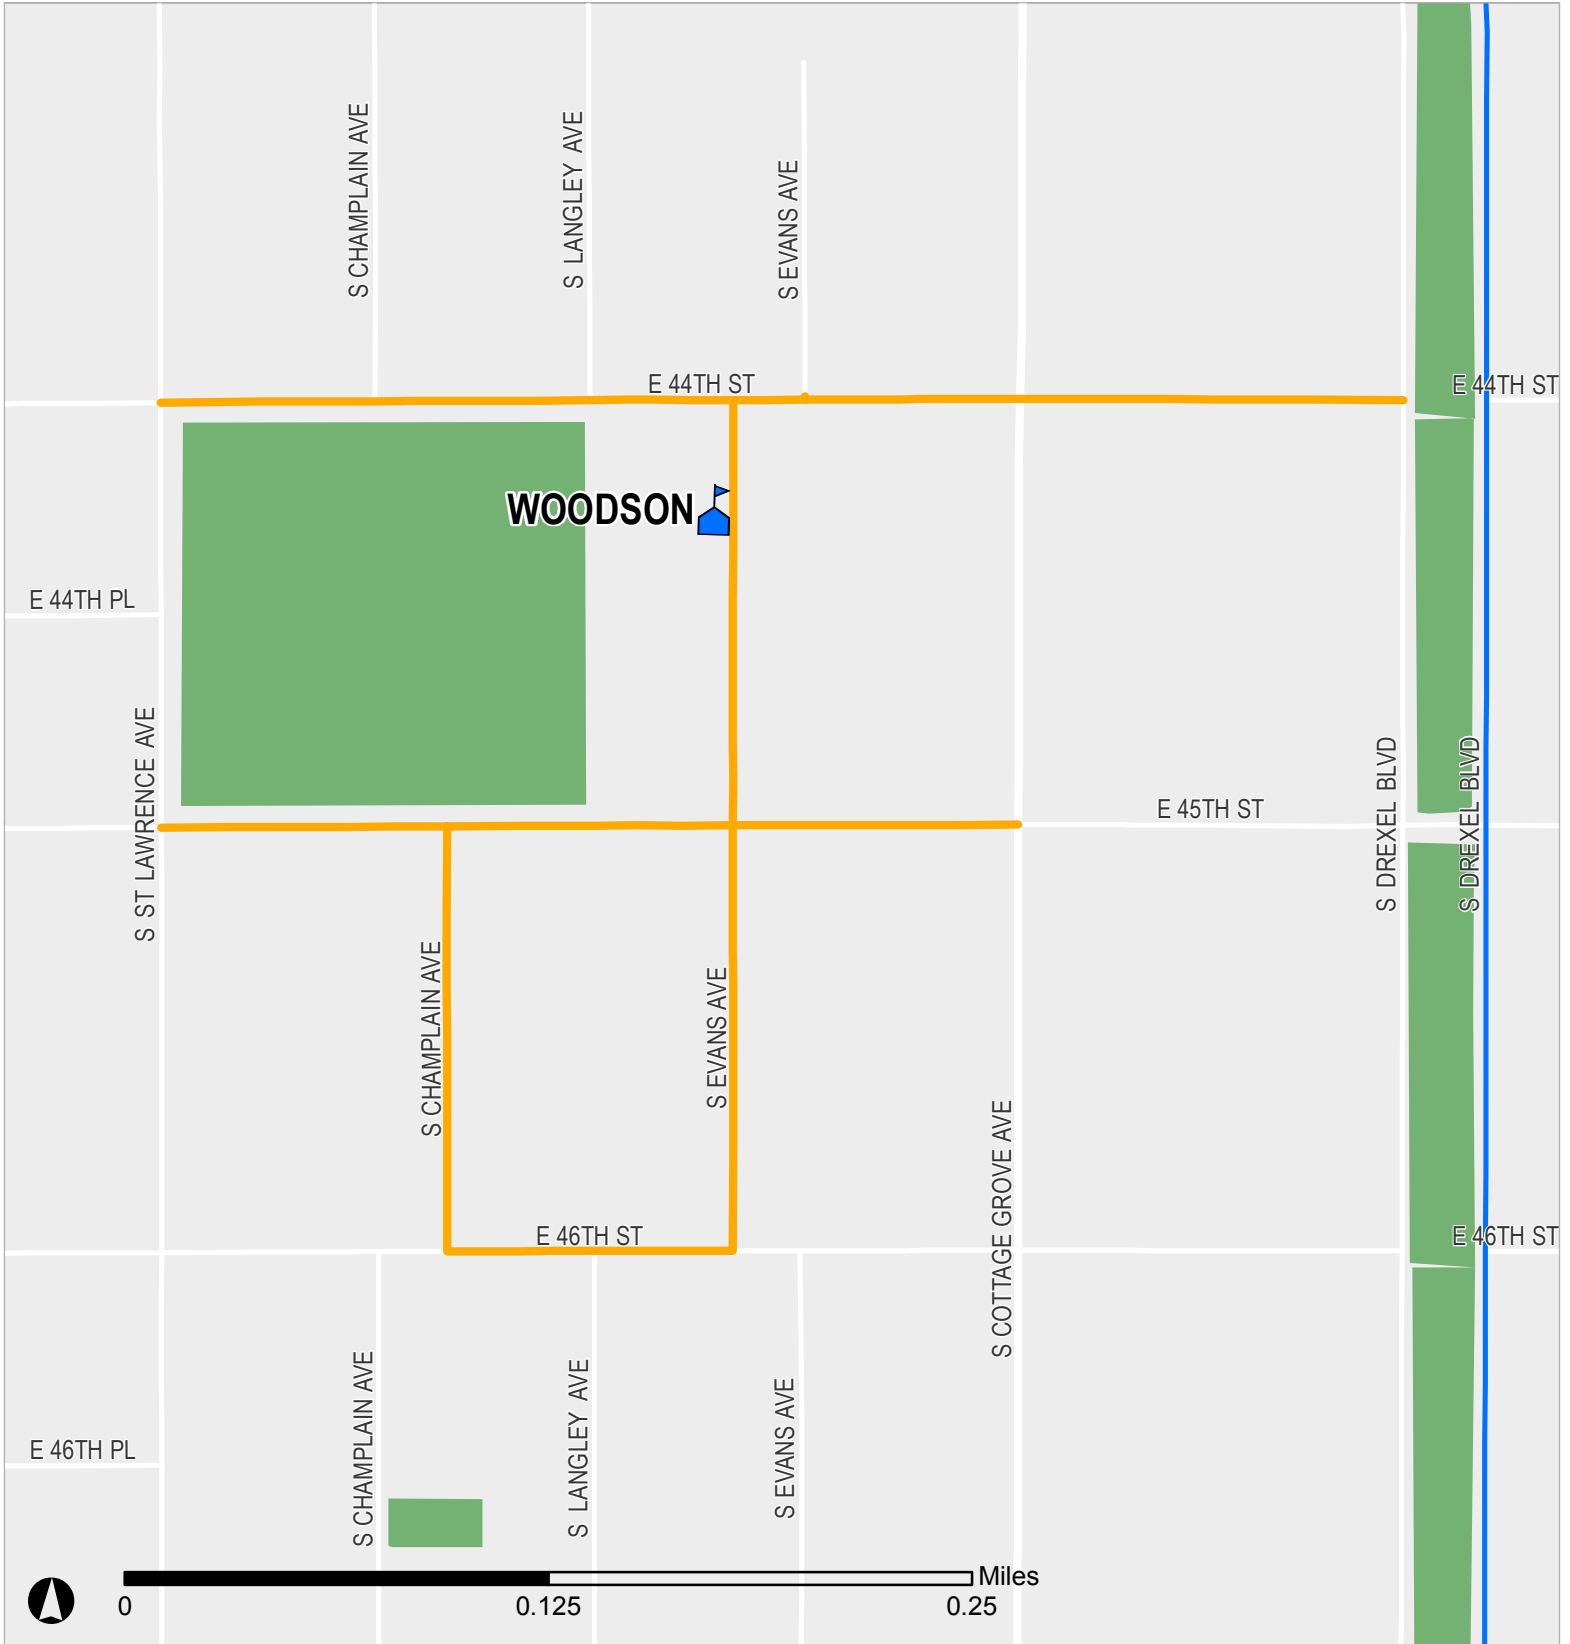

# SAFE PASSAGE ROUTE: WOODSON

Your child's safety is among our top priorities. Chicago Public Schools, in partnership with parents, the Chicago Police Department (CPD), and City of Chicago, has expanded the District's successful Safe Passage Program to provide safe routes to and from school every day for your child. This map presents the Safe Passage Route specifically designed for your school.

 Safe Passage Route  
 School Location

 Attendance Boundary  
 Park

Updated 26 January 2021