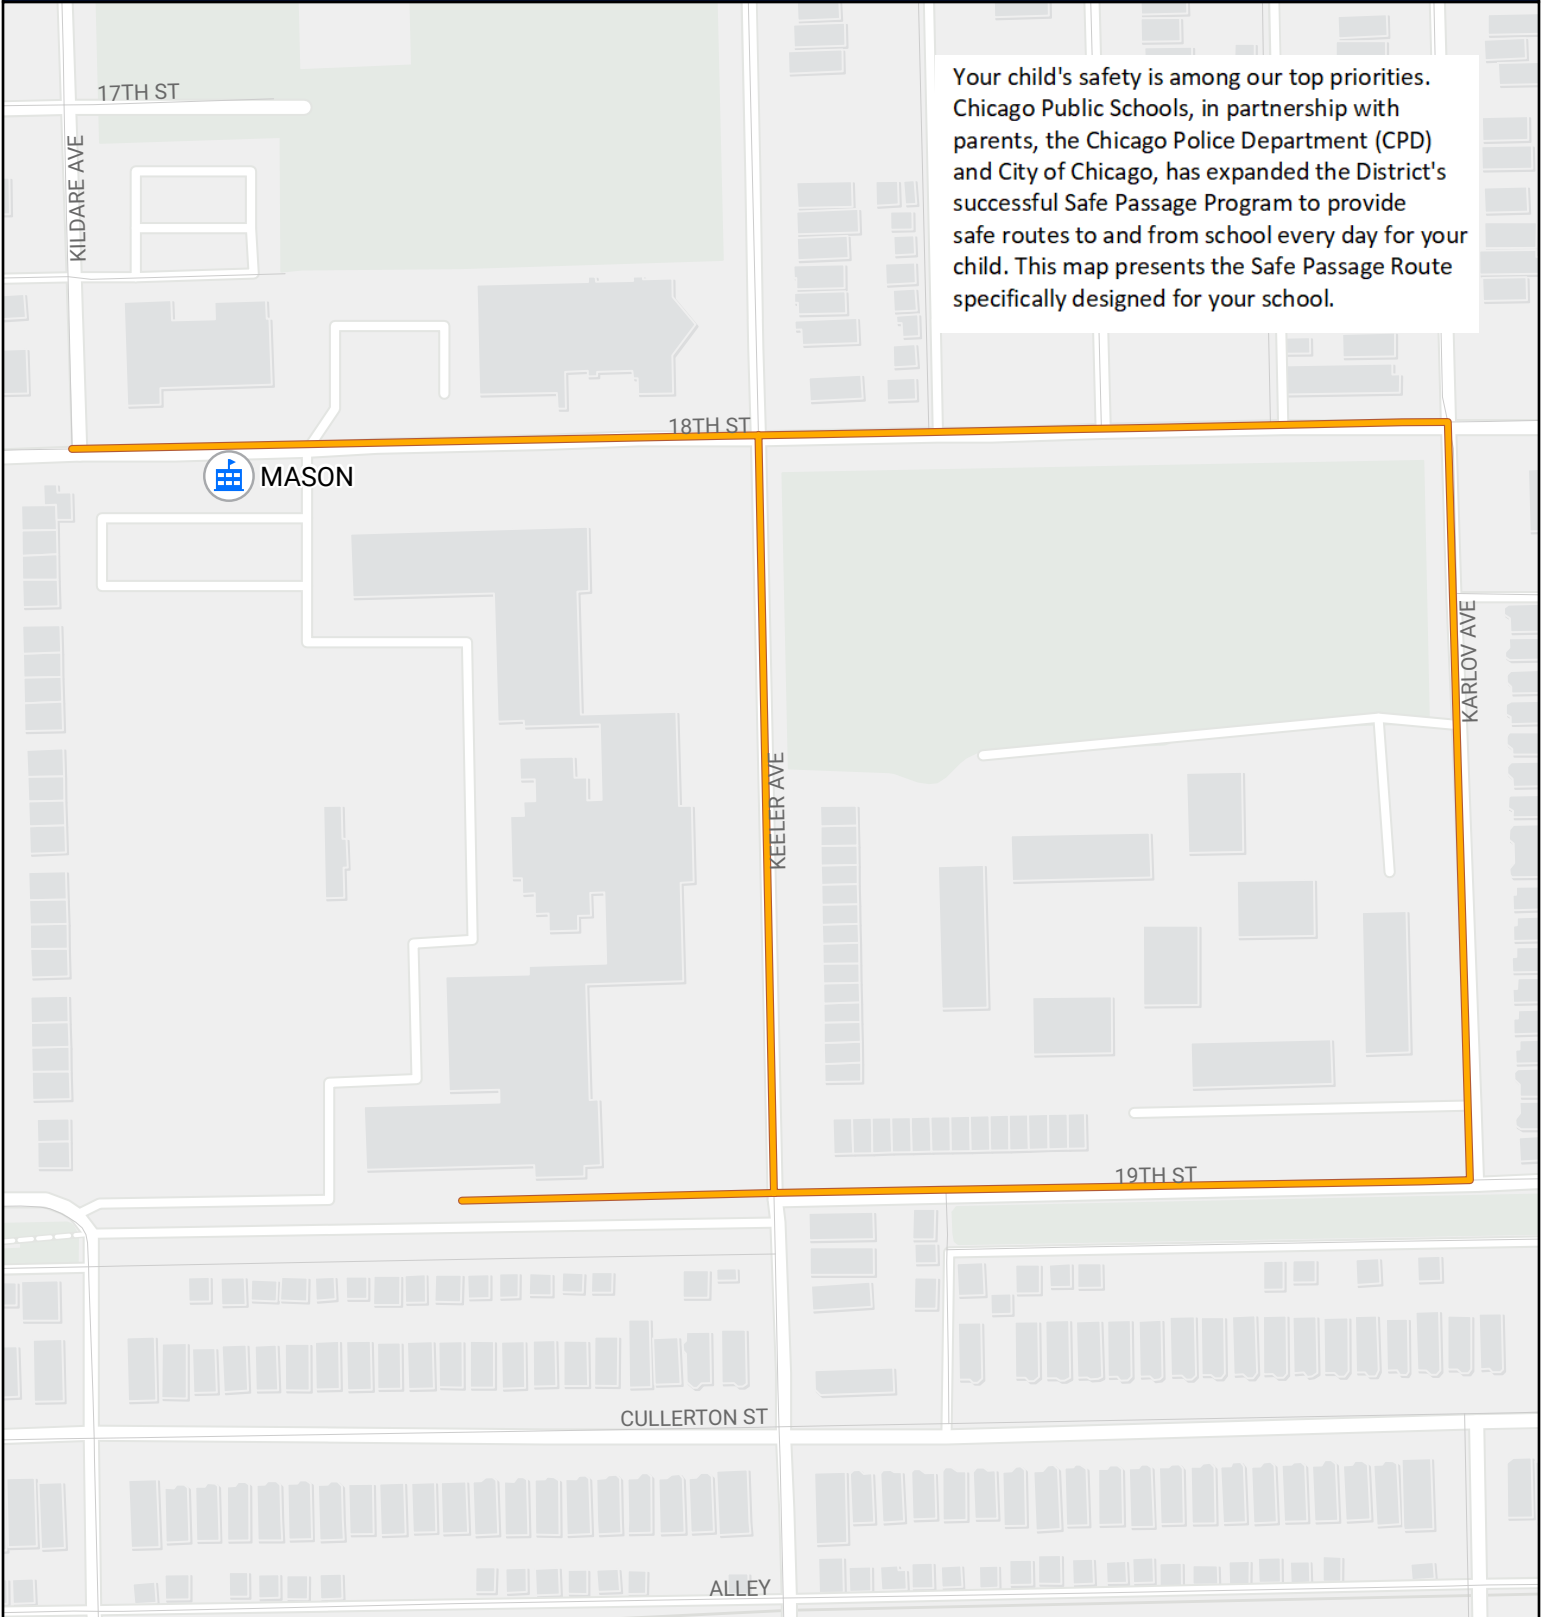

SAFE PASSAGE ROUTE: MASON

Your child's safety is among our top priorities. Chicago Public Schools, in partnership with parents, the Chicago Police Department (CPD) and City of Chicago, has expanded the District's successful Safe Passage Program to provide safe routes to and from school every day for your child. This map presents the Safe Passage Route specifically designed for your school.

-  Safe Passage Route
-  School Location

Source: PDM, CPS June 2023