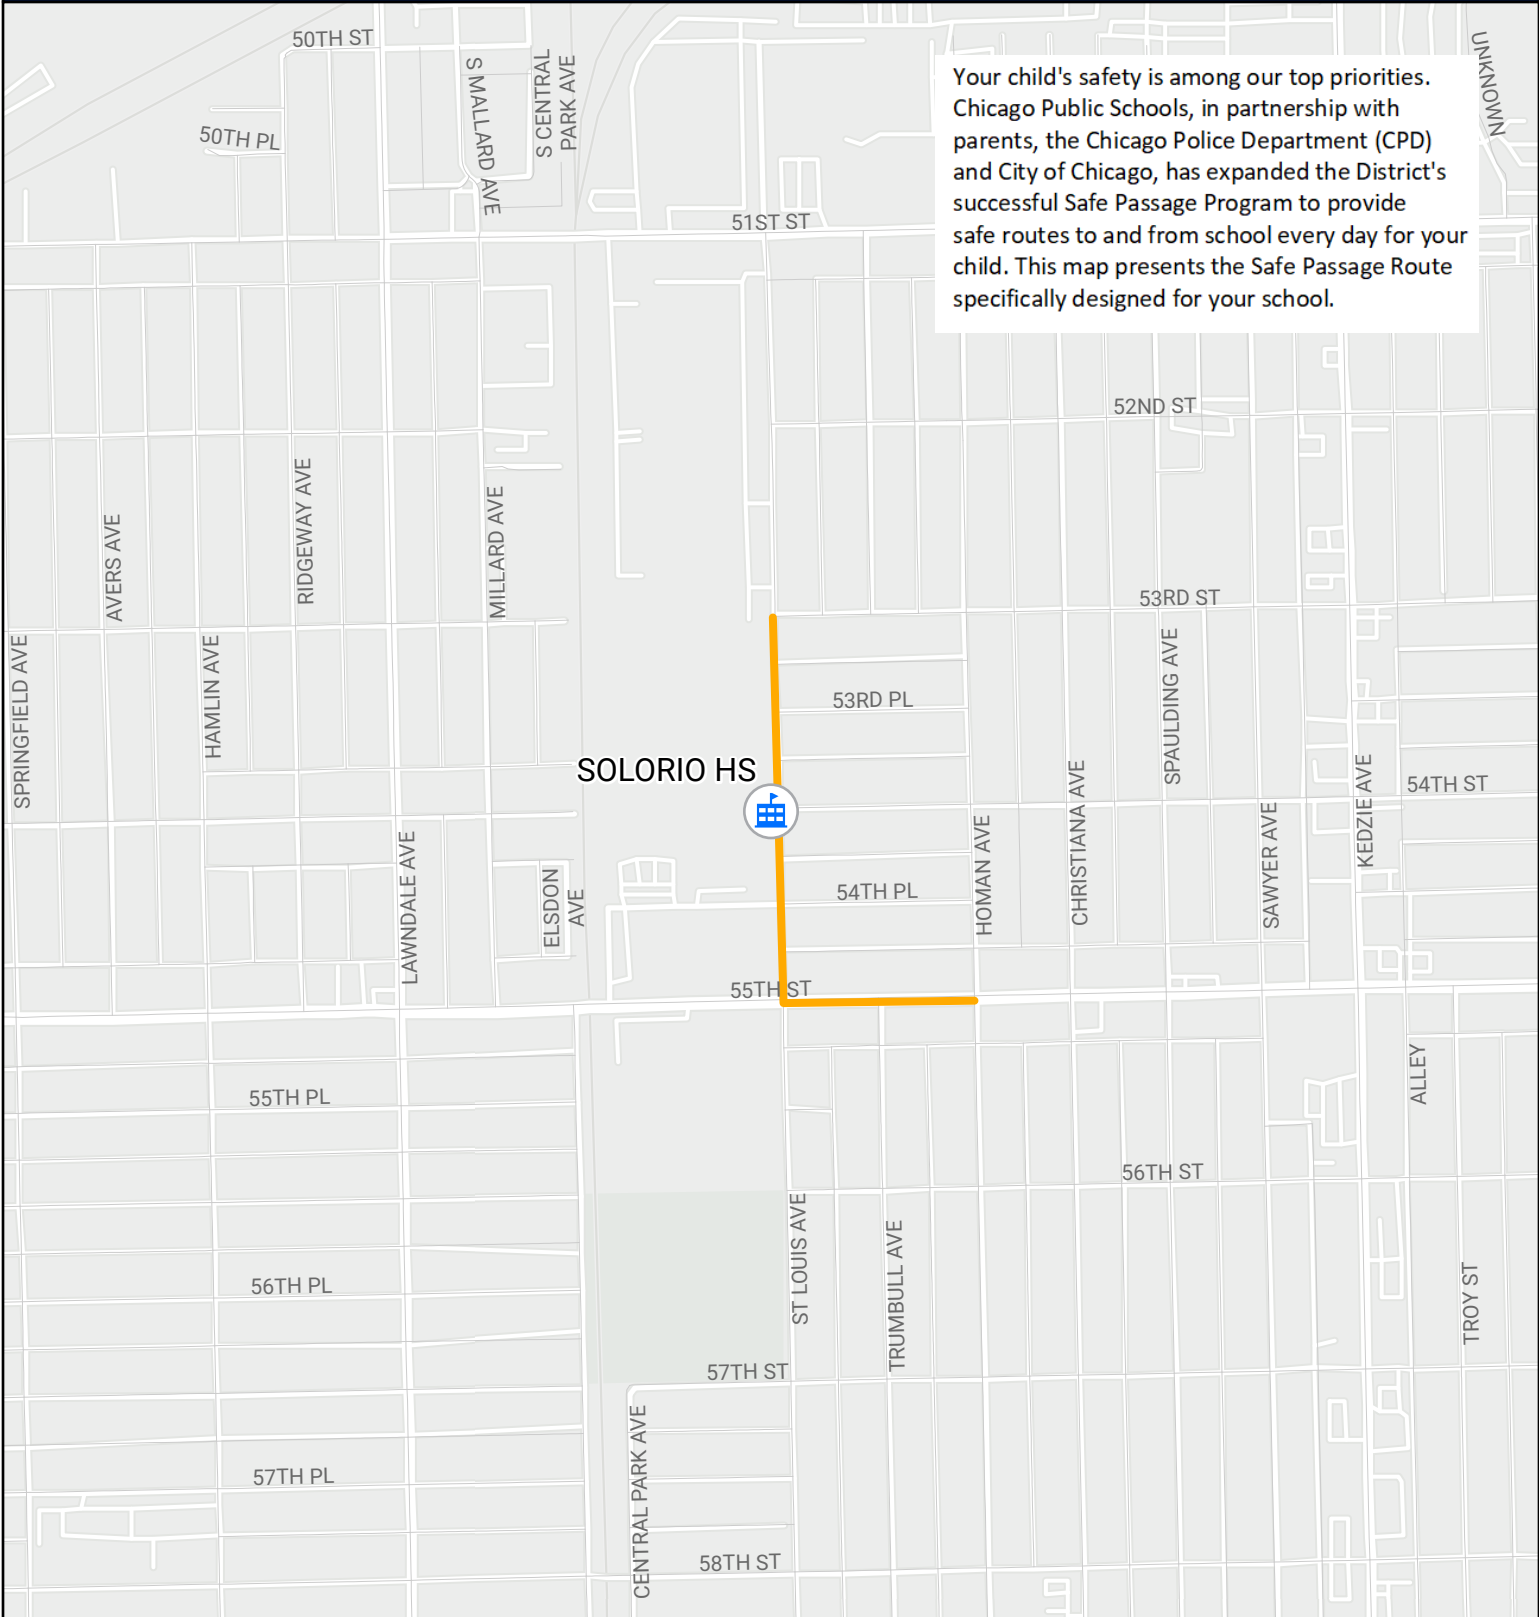

SAFE PASSAGE ROUTE: SOLORIO HS

Your child's safety is among our top priorities. Chicago Public Schools, in partnership with parents, the Chicago Police Department (CPD) and City of Chicago, has expanded the District's successful Safe Passage Program to provide safe routes to and from school every day for your child. This map presents the Safe Passage Route specifically designed for your school.

-  Safe Passage Route
-  School Location

Source: PDM, CPS May 2023

0 0.1 0.1 0.2 Miles