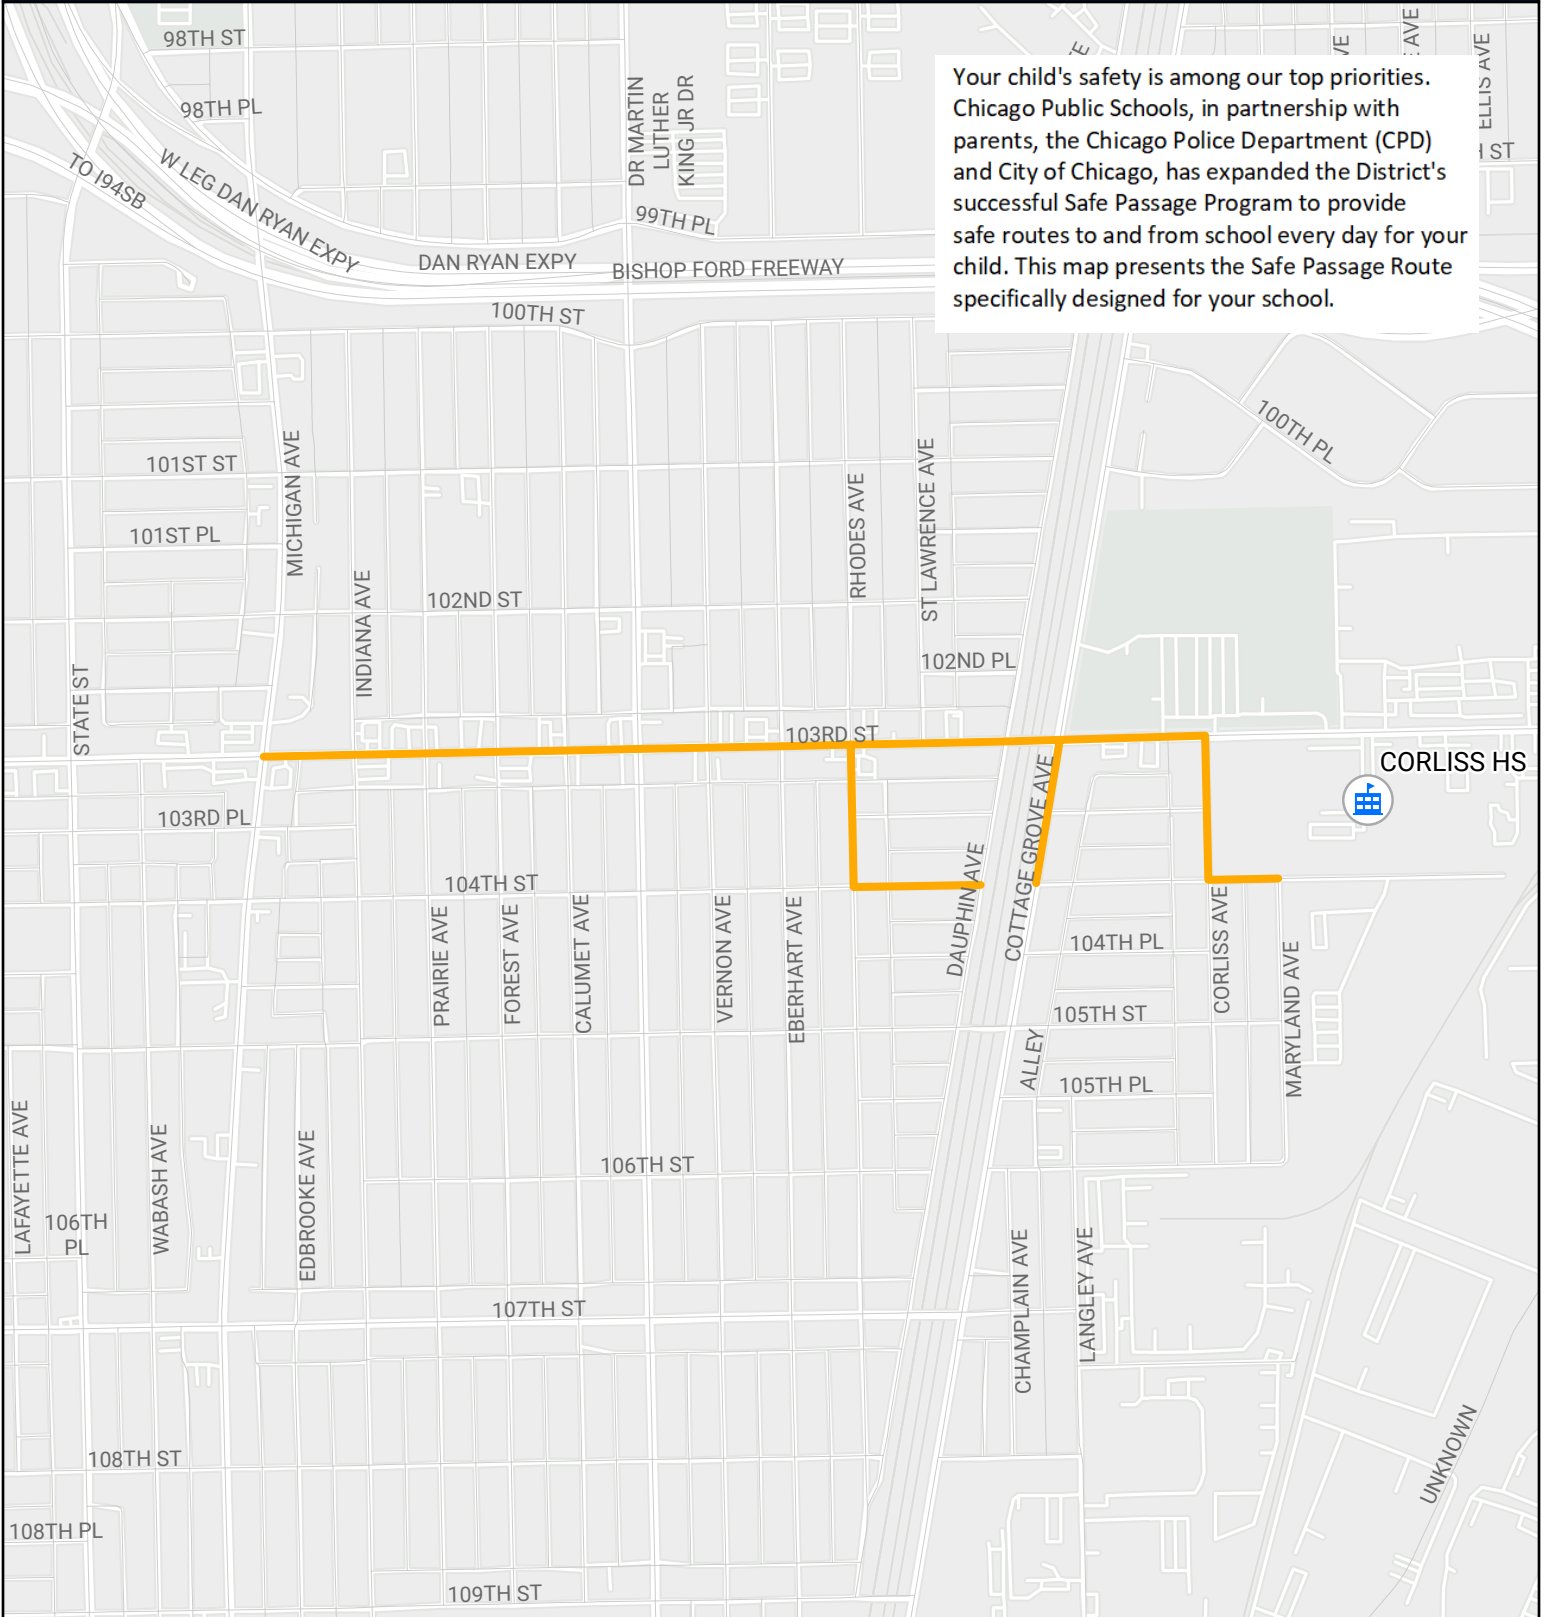

SAFE PASSAGE ROUTE: CORLISS HS

Your child's safety is among our top priorities. Chicago Public Schools, in partnership with parents, the Chicago Police Department (CPD) and City of Chicago, has expanded the District's successful Safe Passage Program to provide safe routes to and from school every day for your child. This map presents the Safe Passage Route specifically designed for your school.

 Safe Passage Route

 School Location

Source: PDM, CPS June 2023

0 0.1 0.1 0.3 Miles