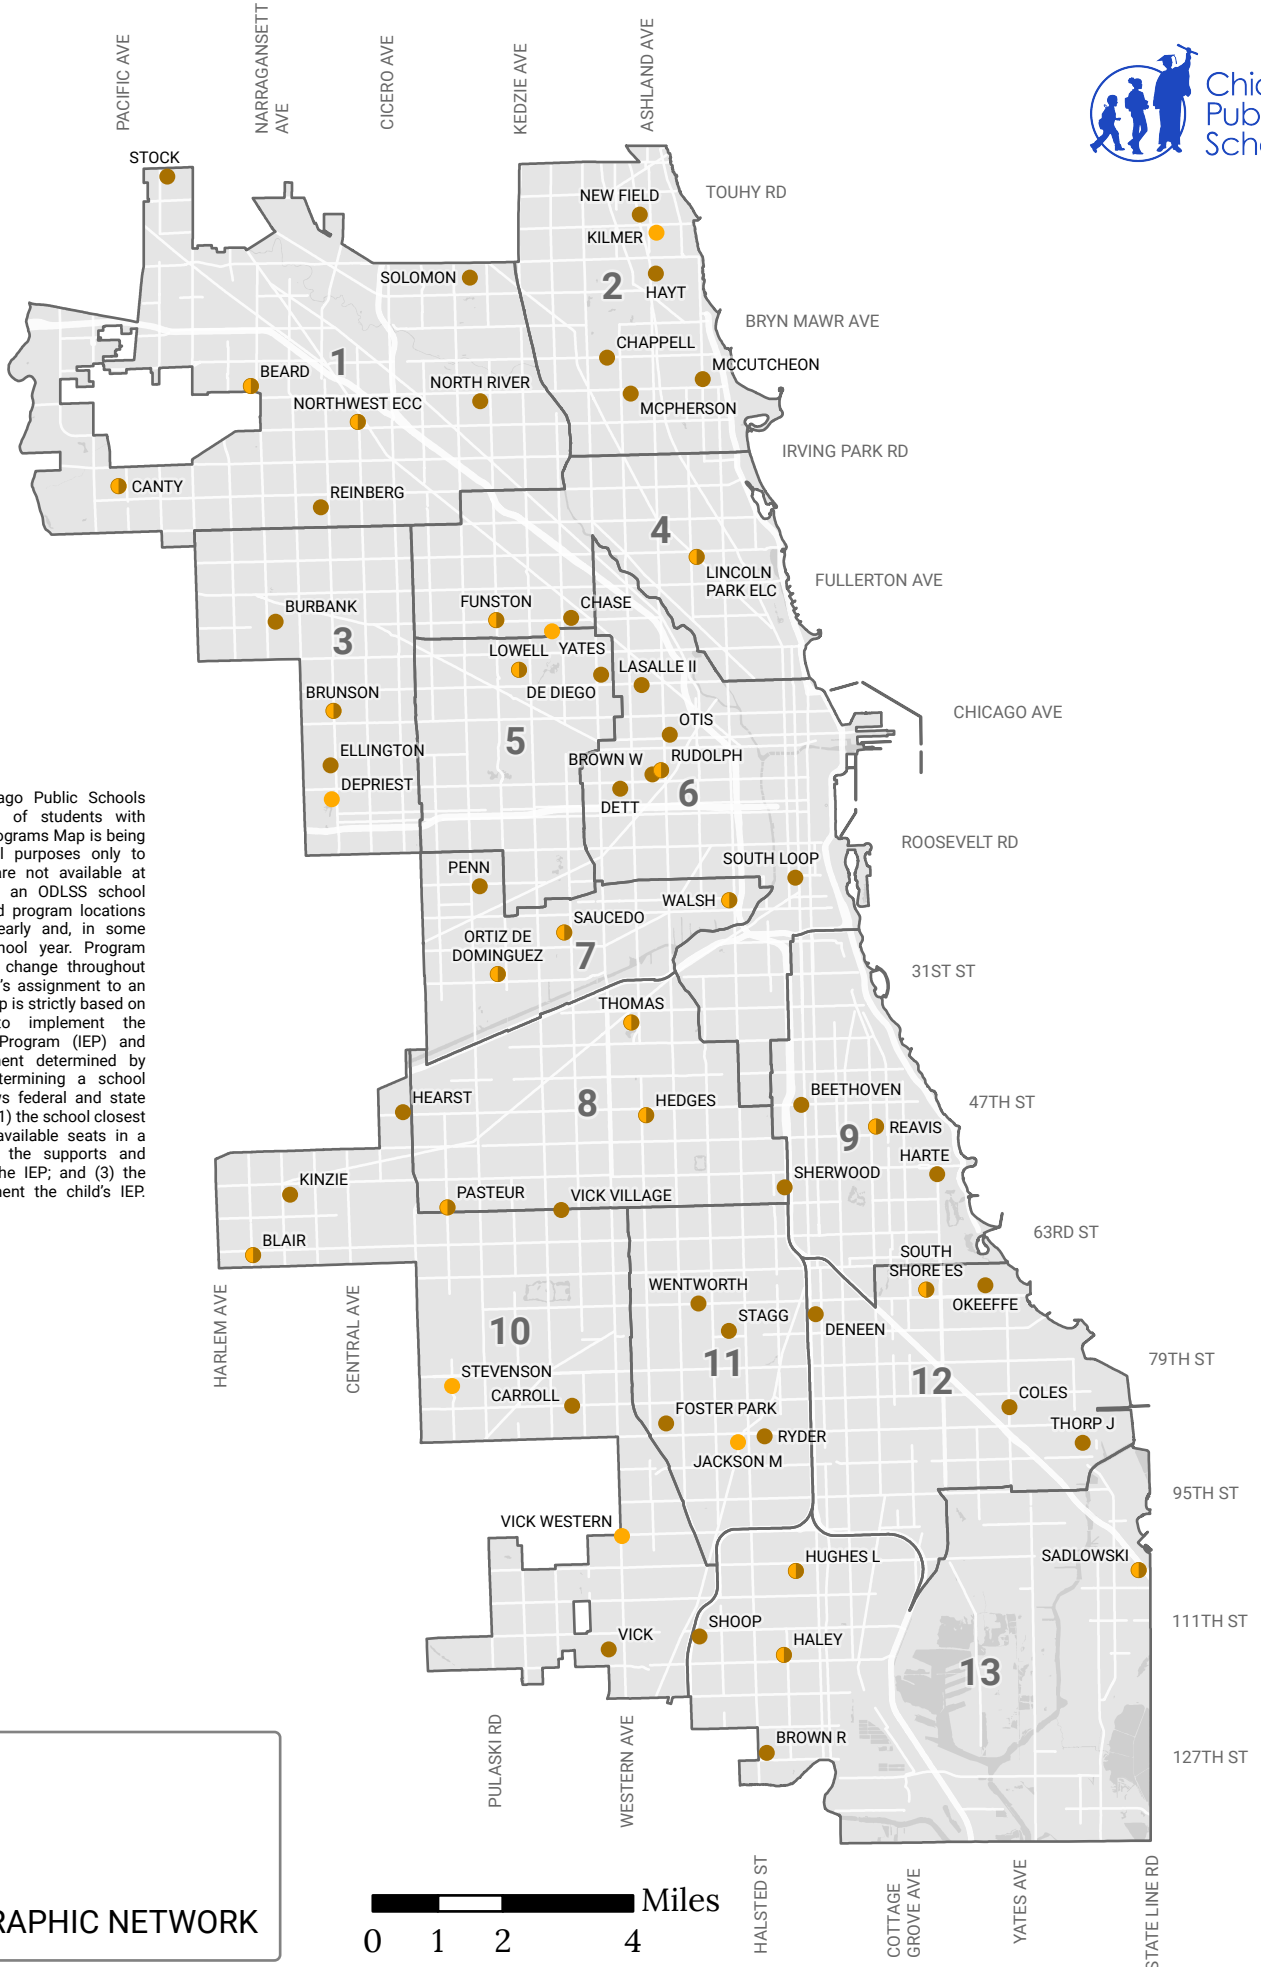

# INTENSIVE PRE-K PROGRAMS

\*All schools in the Chicago Public Schools system serve the needs of students with disabilities. This ODLSS Programs Map is being provided for informational purposes only to highlight programs that are not available at every school and require an ODLSS school assignment. Programs and program locations are subject to change yearly and, in some instances, during the school year. Program seat availability can also change throughout the school year. A student's assignment to an ODLSS program on this Map is strictly based on the program's ability to implement the Individualized Education Program (IEP) and least restrictive environment determined by the IEP team. When determining a school assignment, ODLSS follows federal and state regulations and considers: (1) the school closest to the child's home; (2) available seats in a school that can provide the supports and services documented in the IEP; and (3) the school's ability to implement the child's IEP.

- HD
- FD
- FD, HD
- GEOGRAPHIC NETWORK