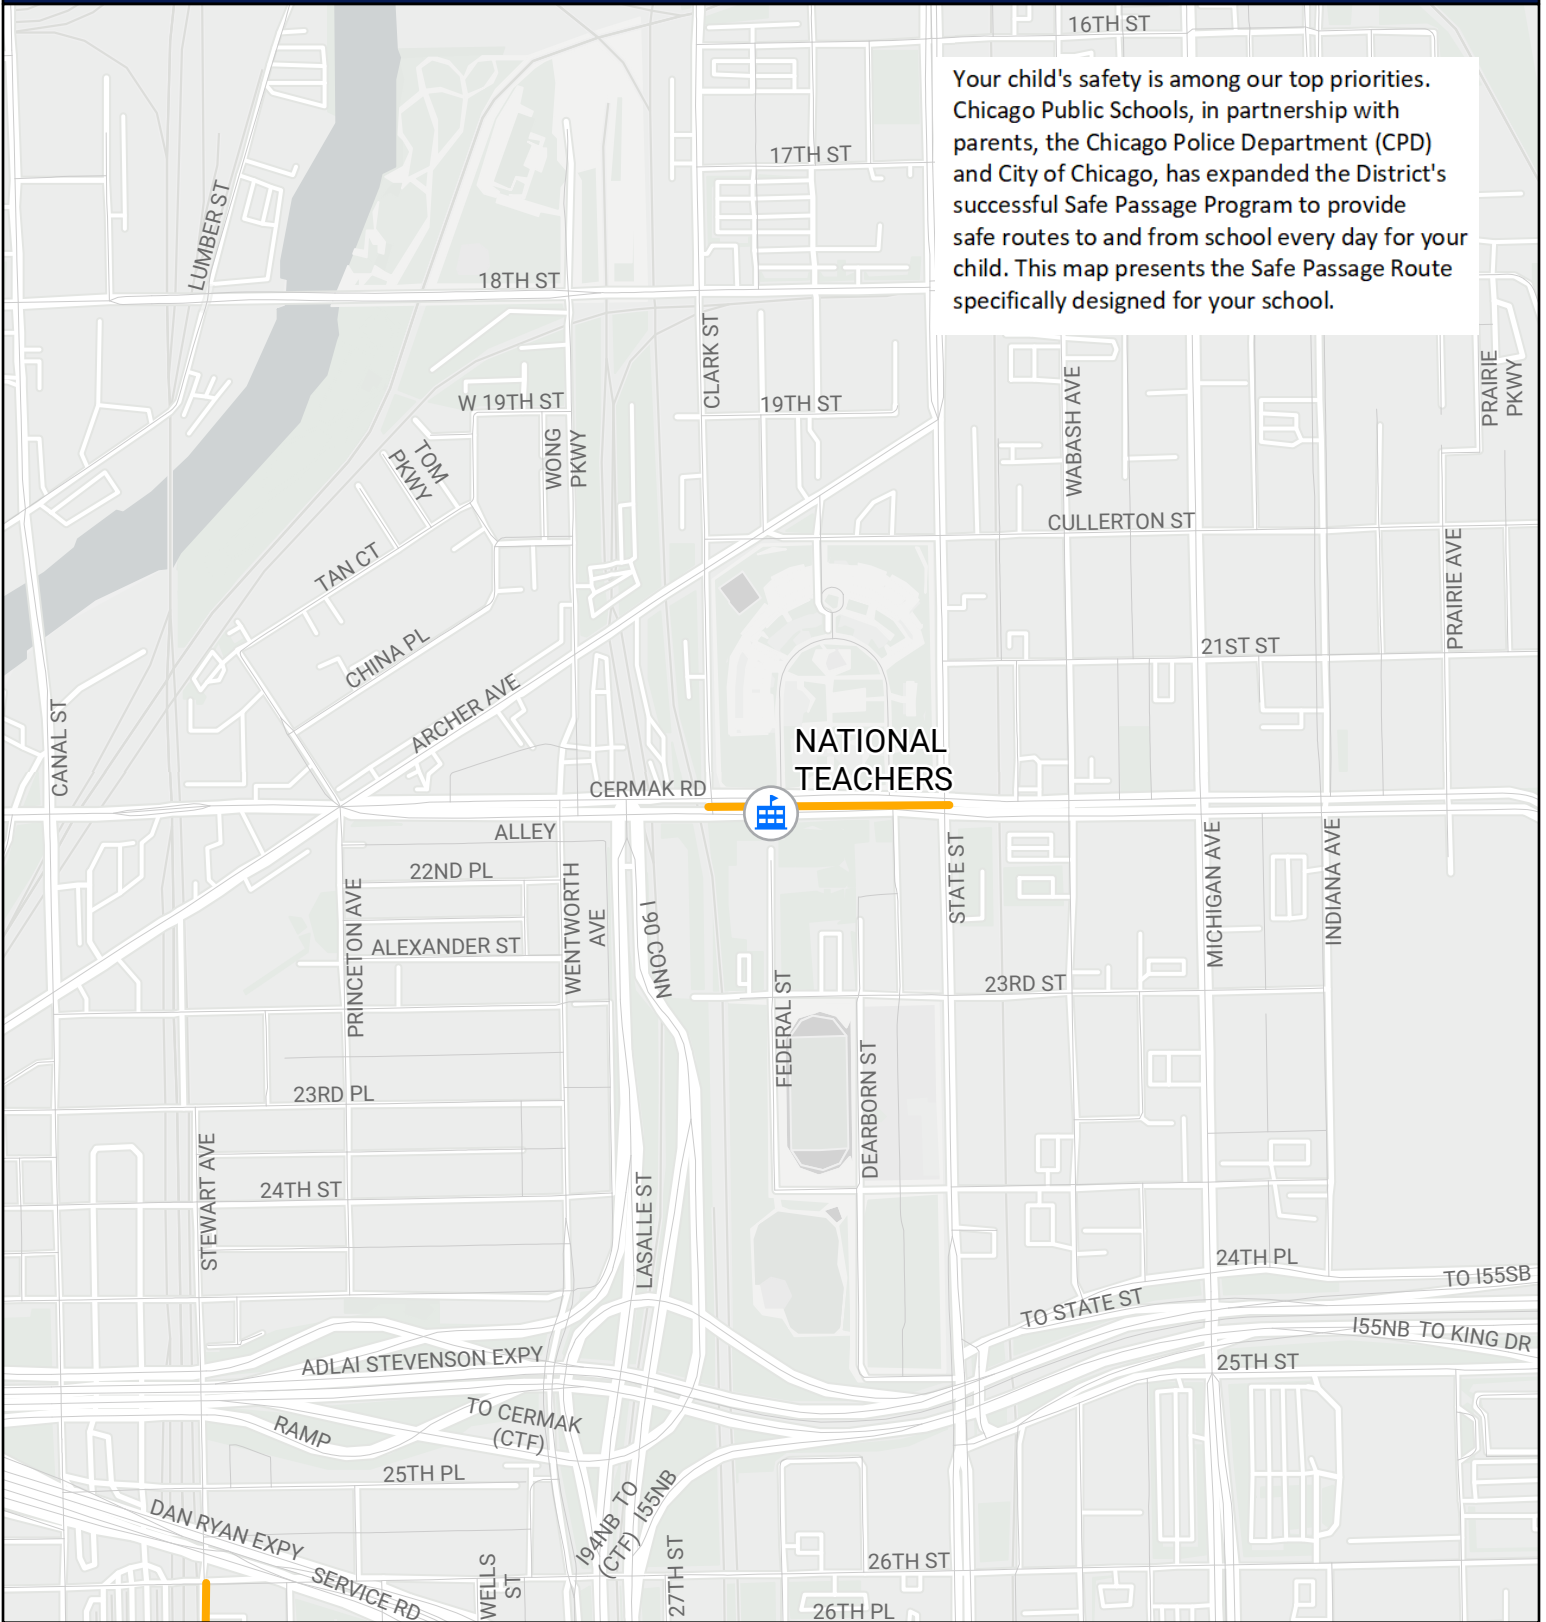

SAFE PASSAGE ROUTE: NATIONAL TEACHERS

Your child's safety is among our top priorities. Chicago Public Schools, in partnership with parents, the Chicago Police Department (CPD) and City of Chicago, has expanded the District's successful Safe Passage Program to provide safe routes to and from school every day for your child. This map presents the Safe Passage Route specifically designed for your school.

 Safe Passage Route

 School Location

Source: PDM, CPS May 2023

0 0.1 0.1 0.2 Miles