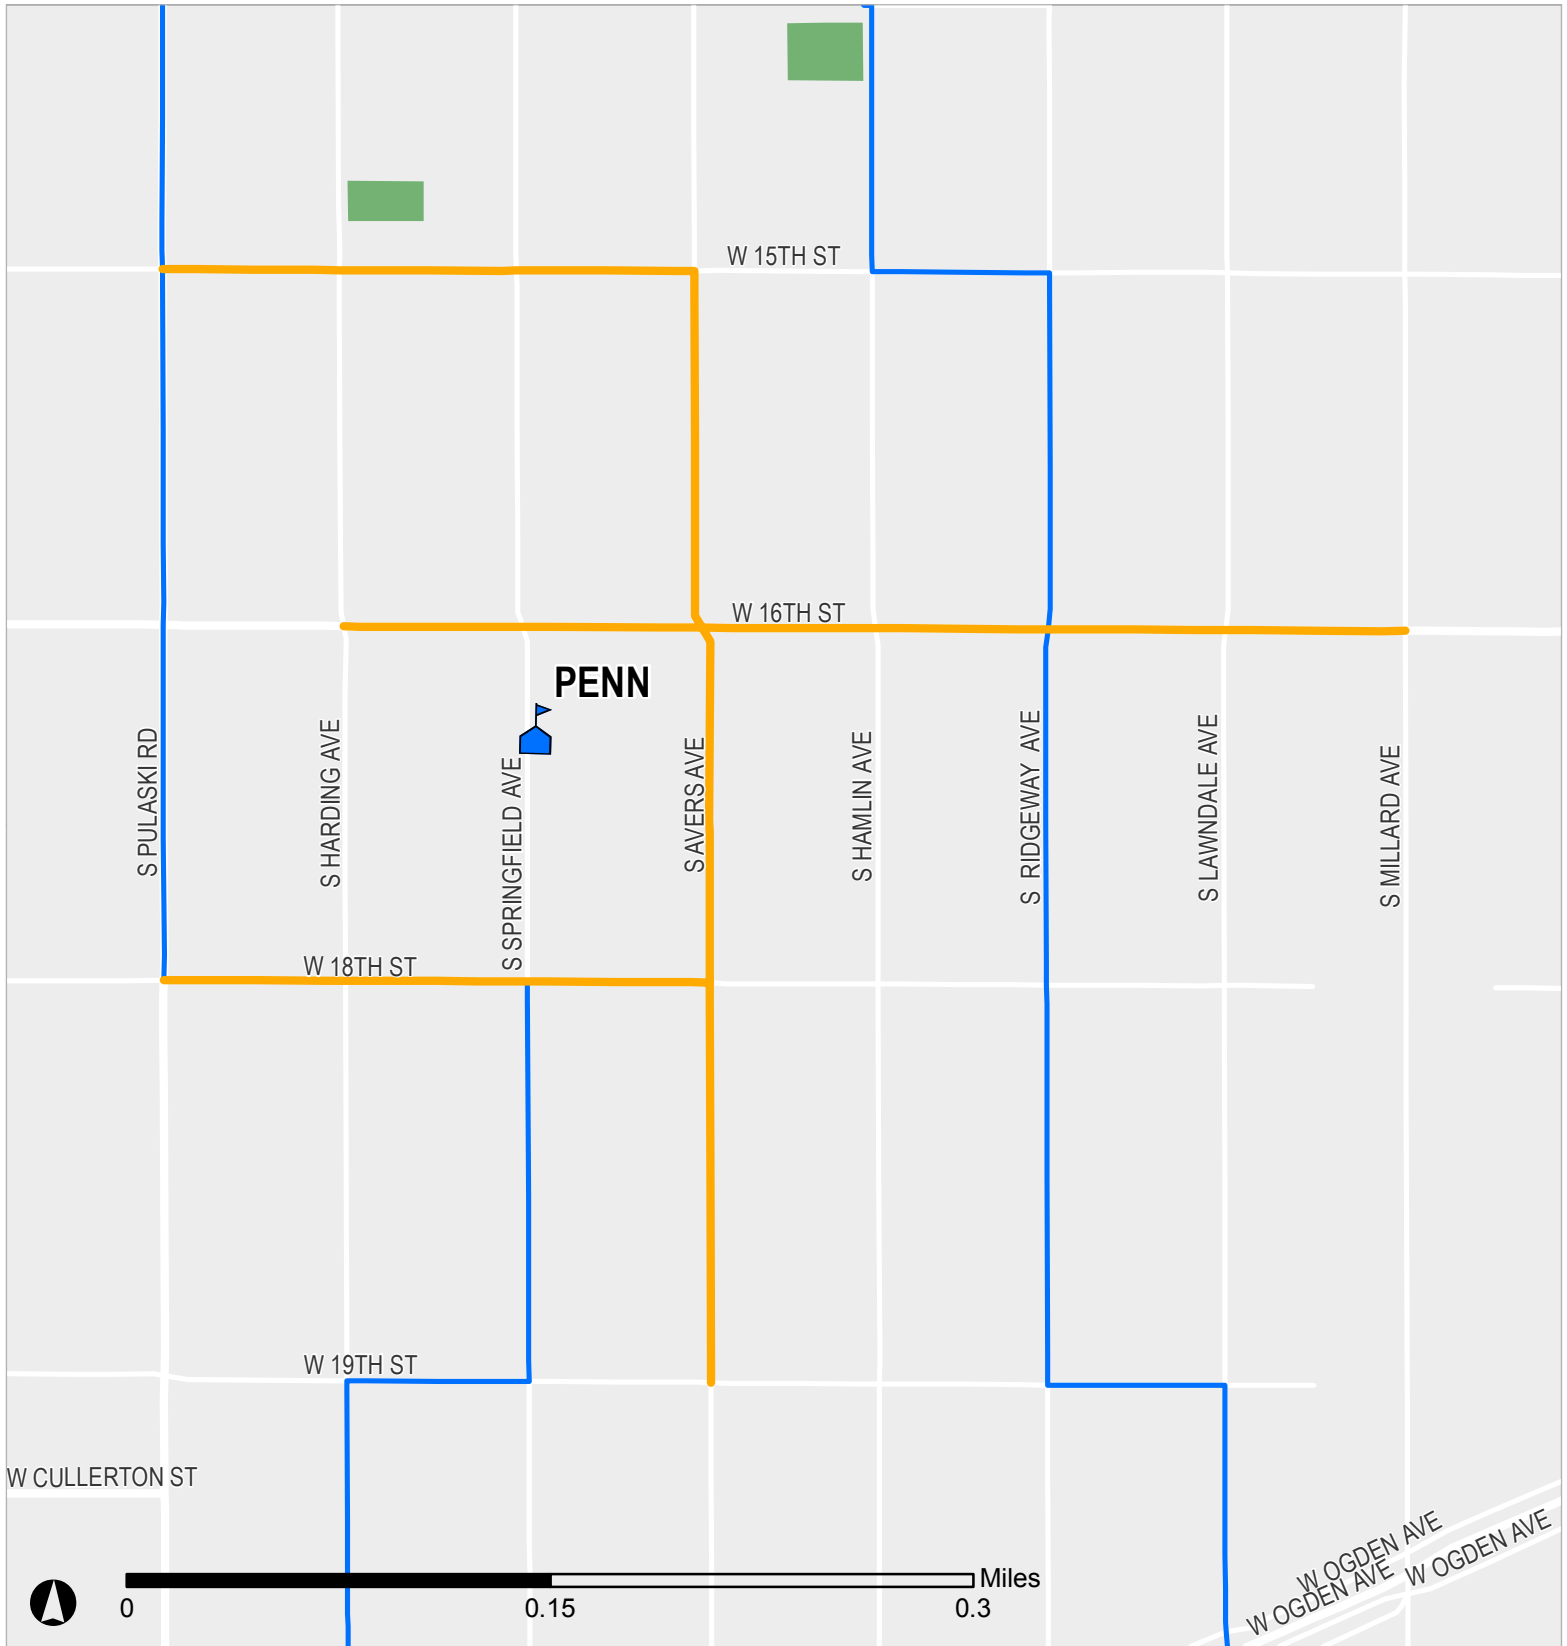

SAFE PASSAGE ROUTE: PENN

Your child's safety is among our top priorities. Chicago Public Schools, in partnership with parents, the Chicago Police Department (CPD), and City of Chicago, has expanded the District's successful Safe Passage Program to provide safe routes to and from school every day for your child. This map presents the Safe Passage Route specifically designed for your school.

Safe Passage Route
School Location

Attendance Boundary
Park

Updated 26 January 2021