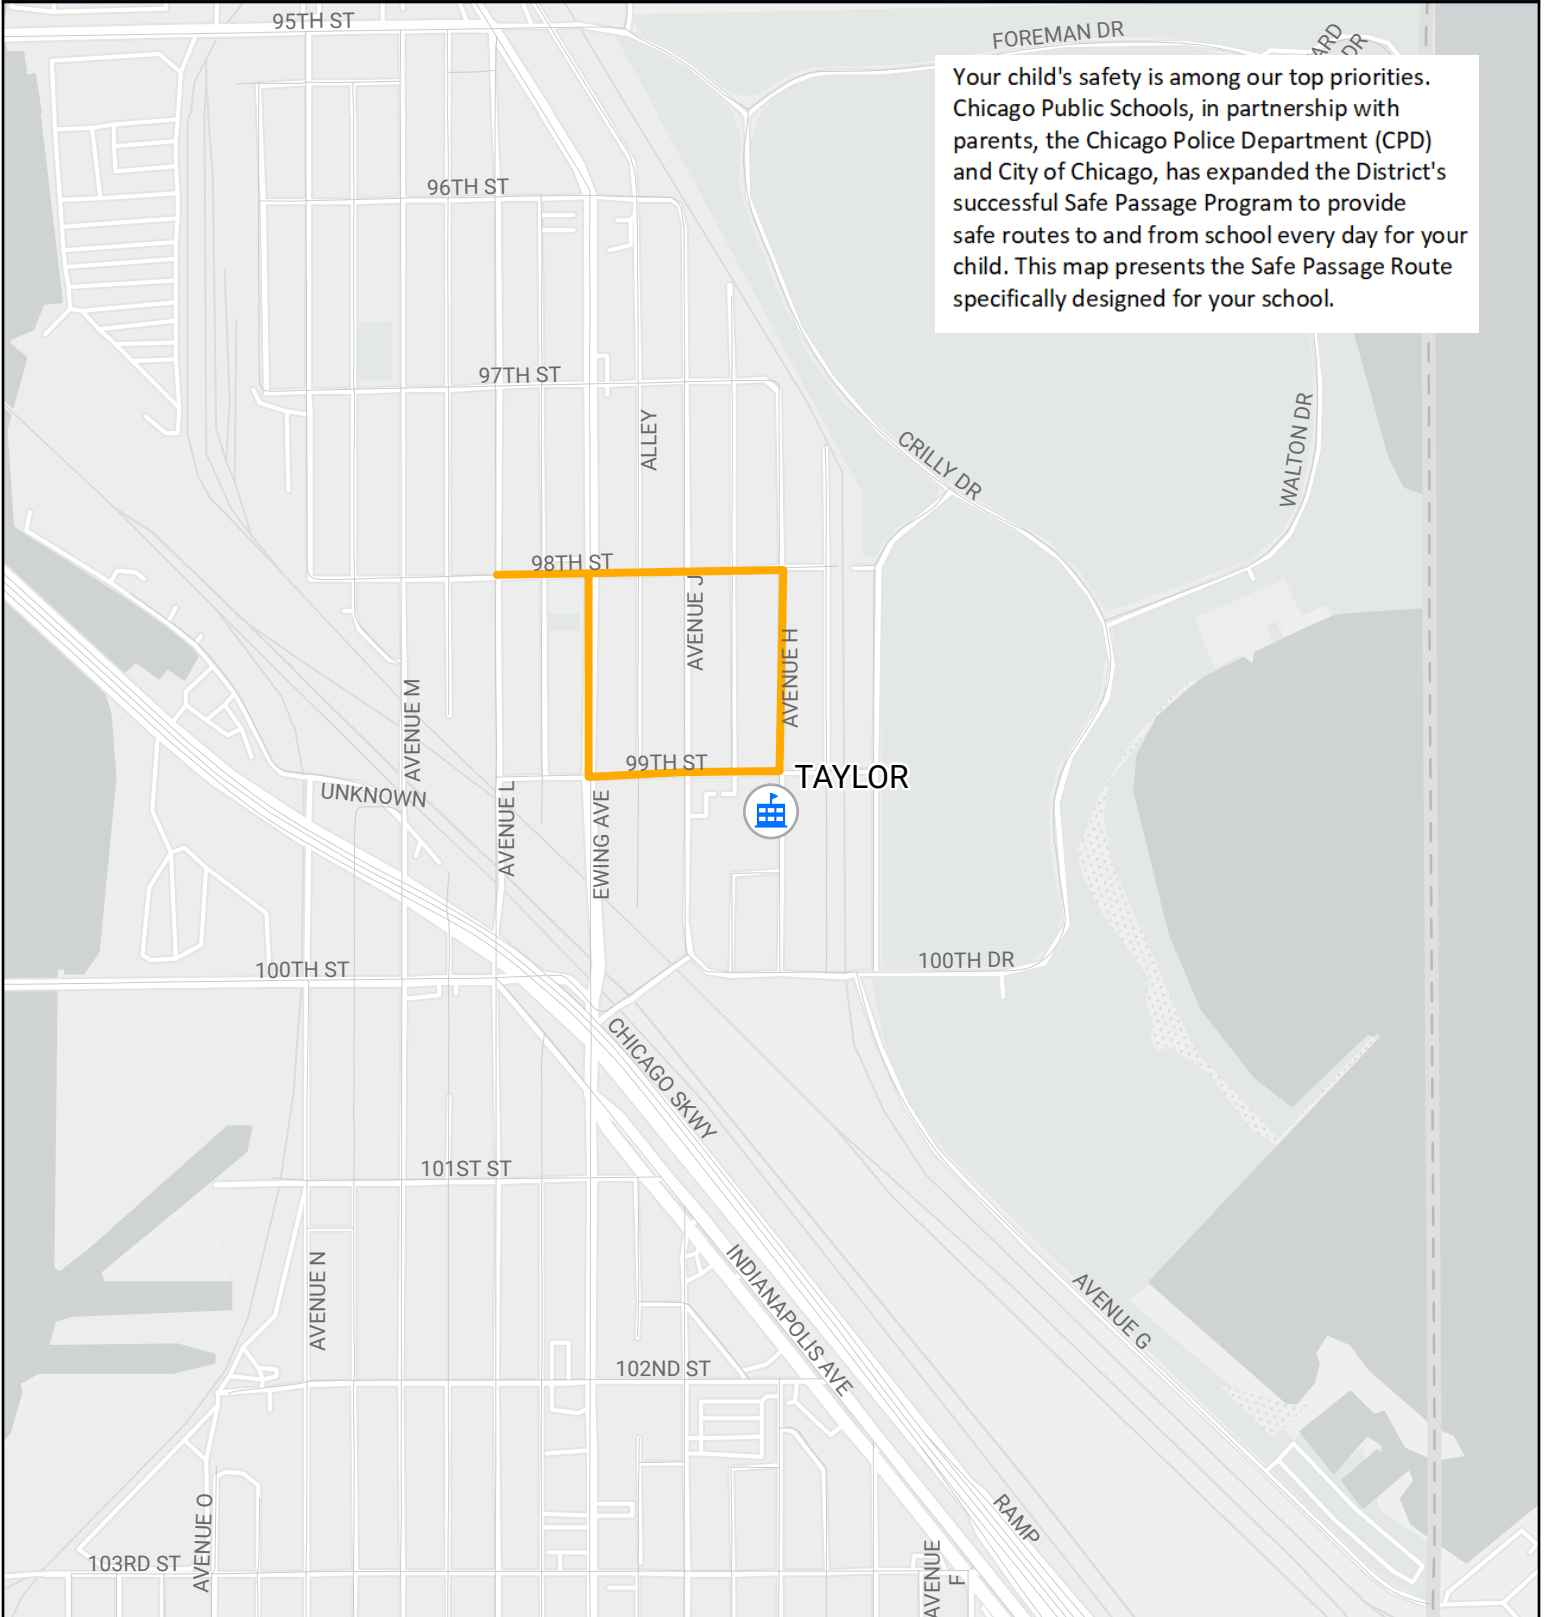

SAFE PASSAGE ROUTE: TAYLOR

Your child's safety is among our top priorities. Chicago Public Schools, in partnership with parents, the Chicago Police Department (CPD) and City of Chicago, has expanded the District's successful Safe Passage Program to provide safe routes to and from school every day for your child. This map presents the Safe Passage Route specifically designed for your school.

 Safe Passage Route

 School Location

Source: PDM, CPS May 2023

0 0.1 0.1 0.2 Miles