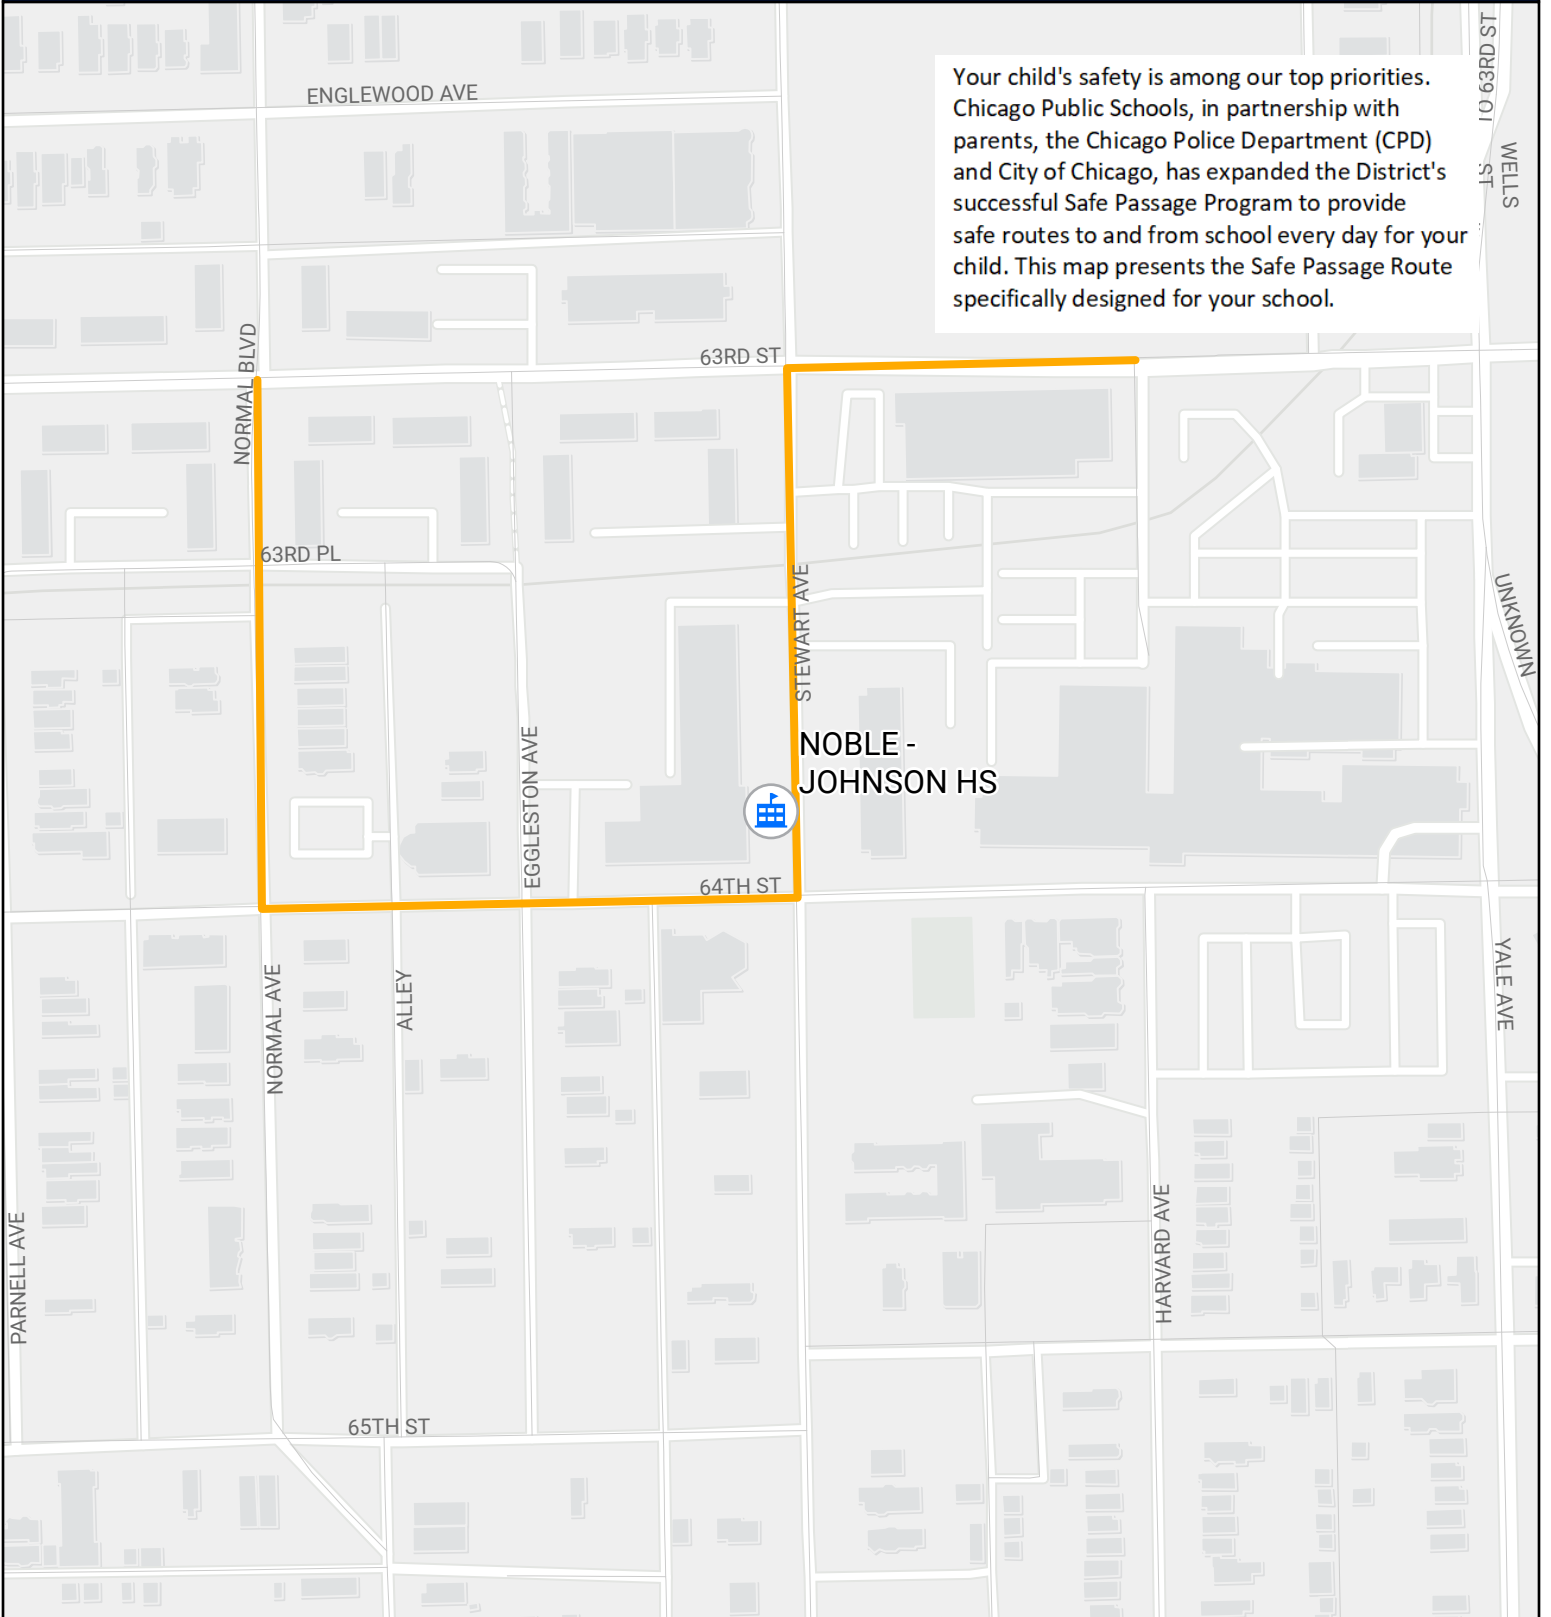

# SAFE PASSAGE ROUTE: NOBLE - JOHNSON HS

Your child's safety is among our top priorities. Chicago Public Schools, in partnership with parents, the Chicago Police Department (CPD) and City of Chicago, has expanded the District's successful Safe Passage Program to provide safe routes to and from school every day for your child. This map presents the Safe Passage Route specifically designed for your school.

 Safe Passage Route

 School Location

Source: PDM, CPS May 2023

0 0 0 0.1  
Miles