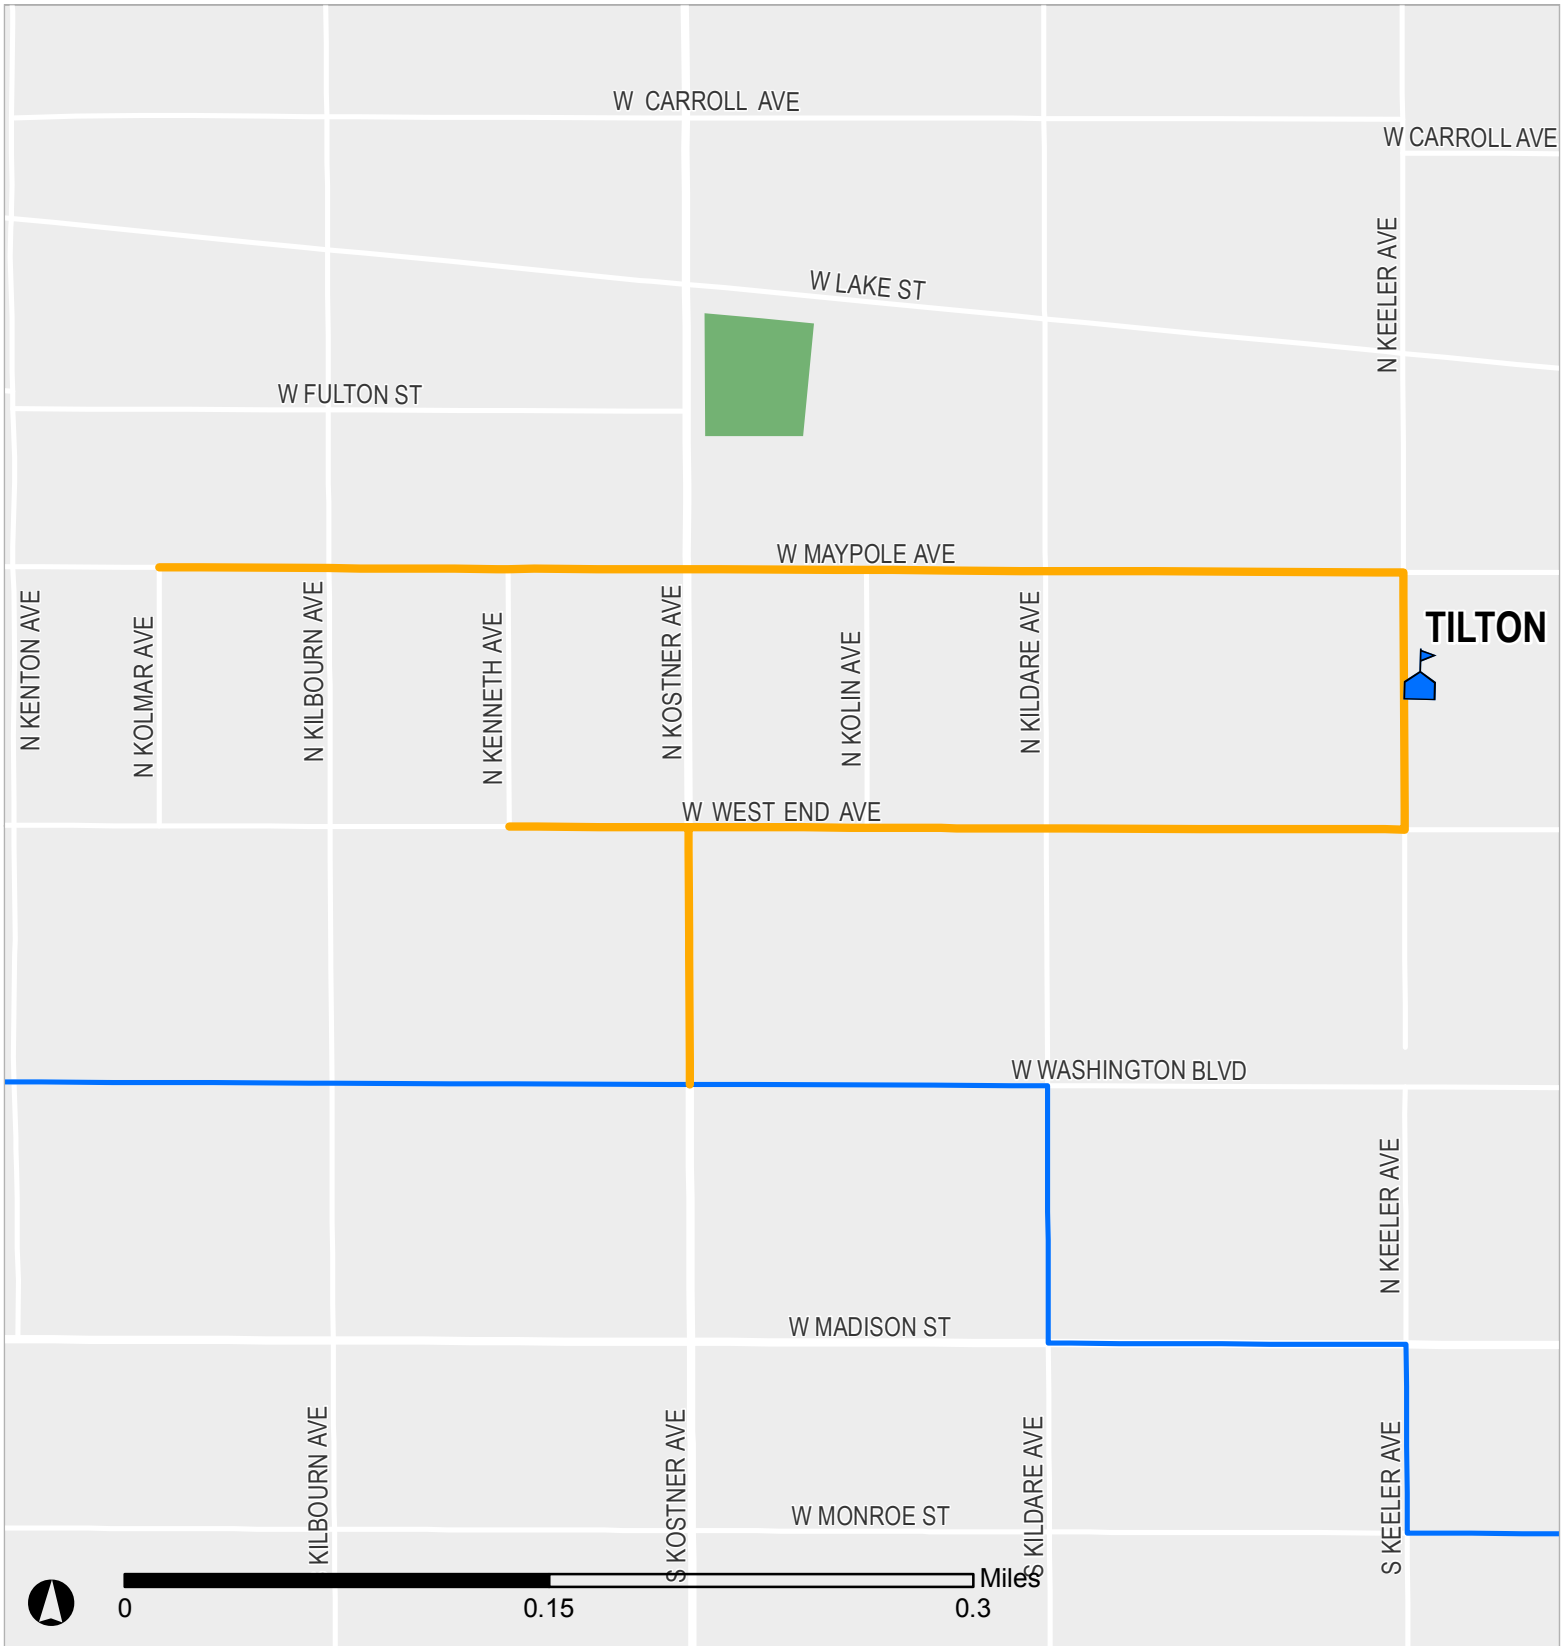

# SAFE PASSAGE ROUTE: TILTON

Your child's safety is among our top priorities. Chicago Public Schools, in partnership with parents, the Chicago Police Department (CPD), and City of Chicago, has expanded the District's successful Safe Passage Program to provide safe routes to and from school every day for your child. This map presents the Safe Passage Route specifically designed for your school.

 Safe Passage Route  
 School Location

 Attendance Boundary  
 Park

Updated 26 January 2021