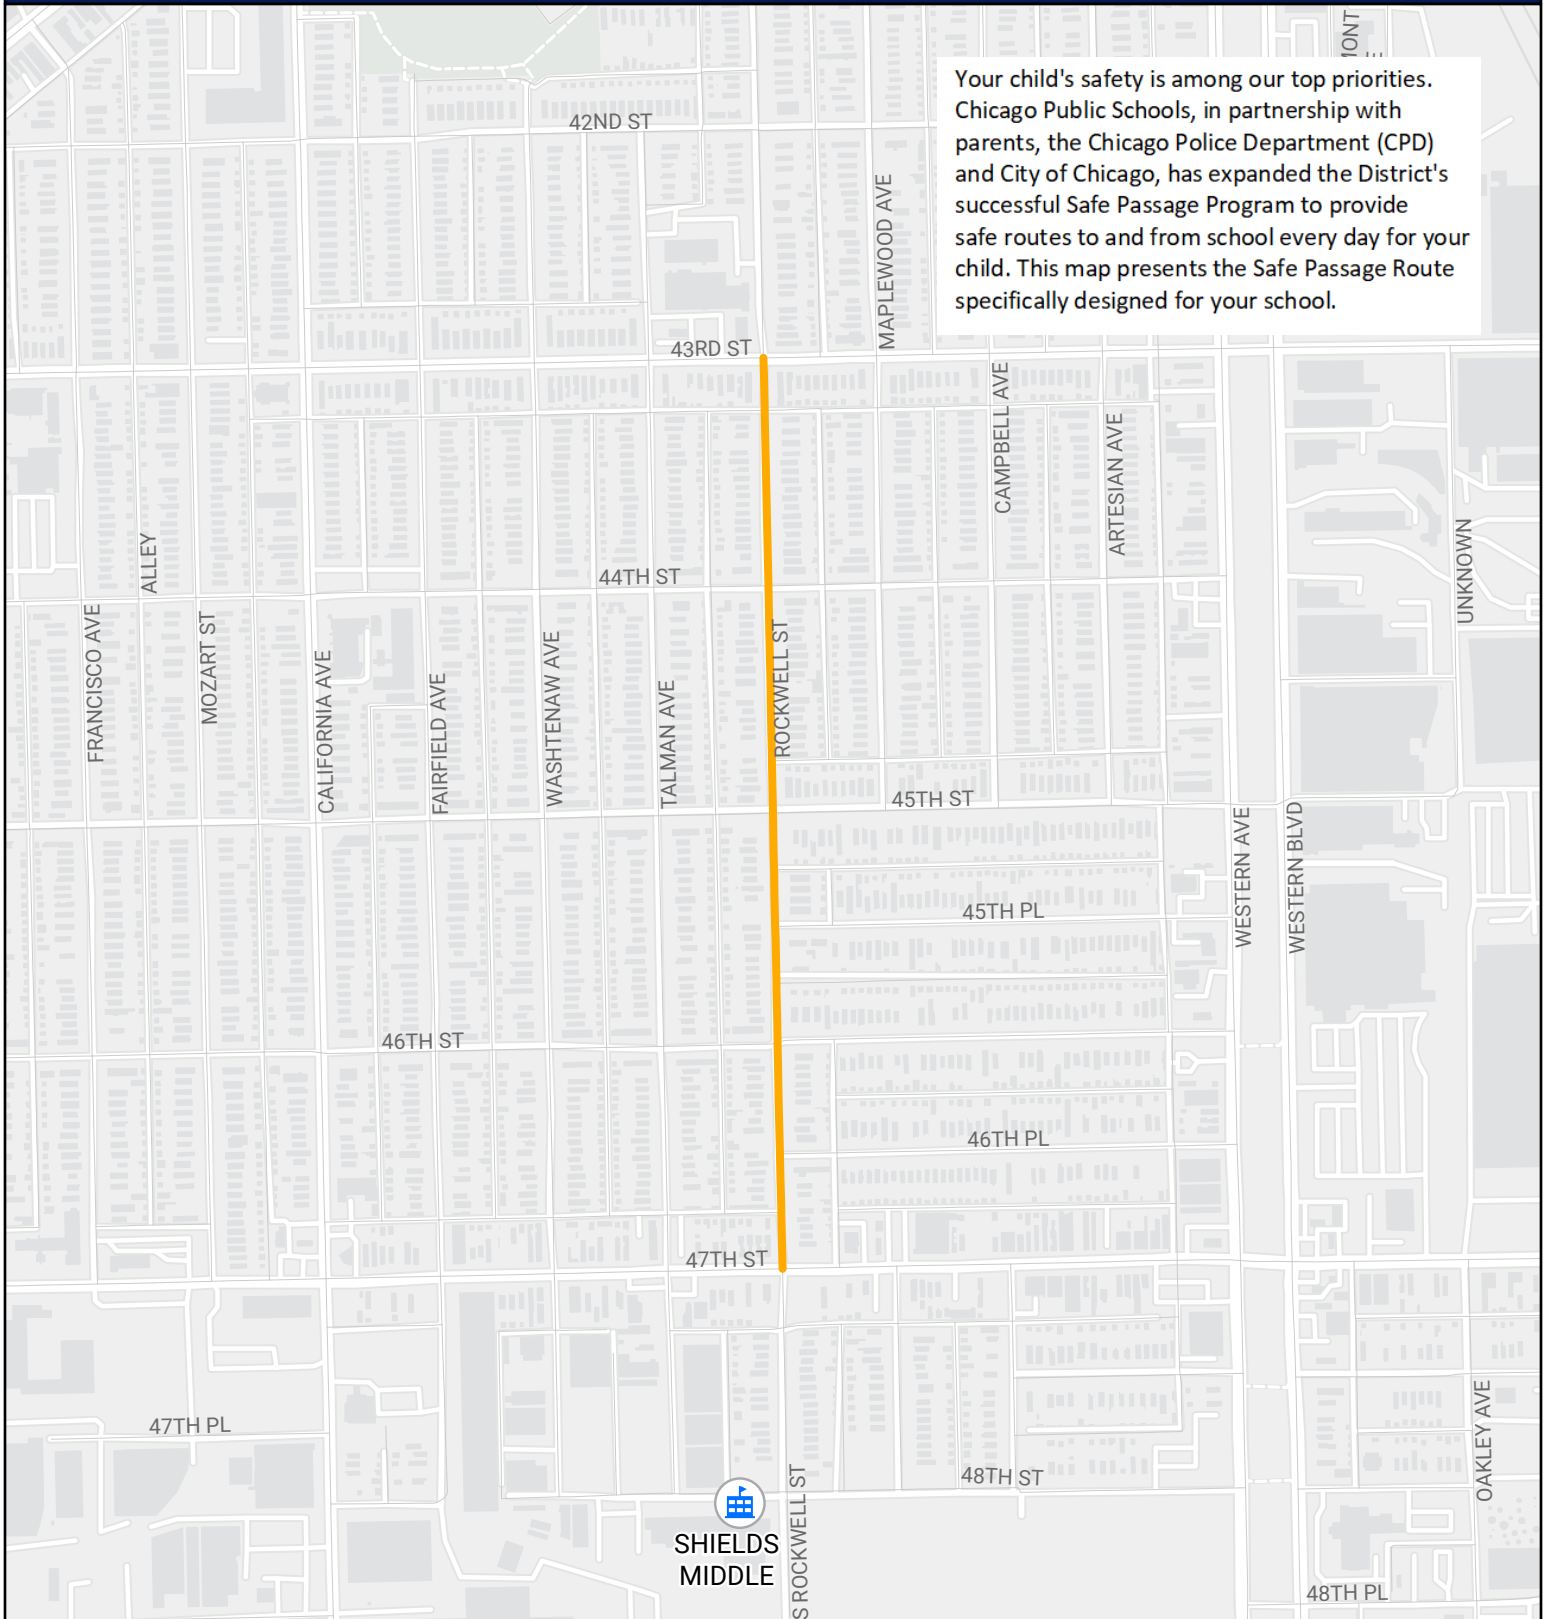

SAFE PASSAGE ROUTE: SHIELDS MIDDLE

Your child's safety is among our top priorities. Chicago Public Schools, in partnership with parents, the Chicago Police Department (CPD) and City of Chicago, has expanded the District's successful Safe Passage Program to provide safe routes to and from school every day for your child. This map presents the Safe Passage Route specifically designed for your school.

-  Safe Passage Route
-  School Location

Source: PDM, CPS July 2023

0 0.1 0.1 0.2 Miles