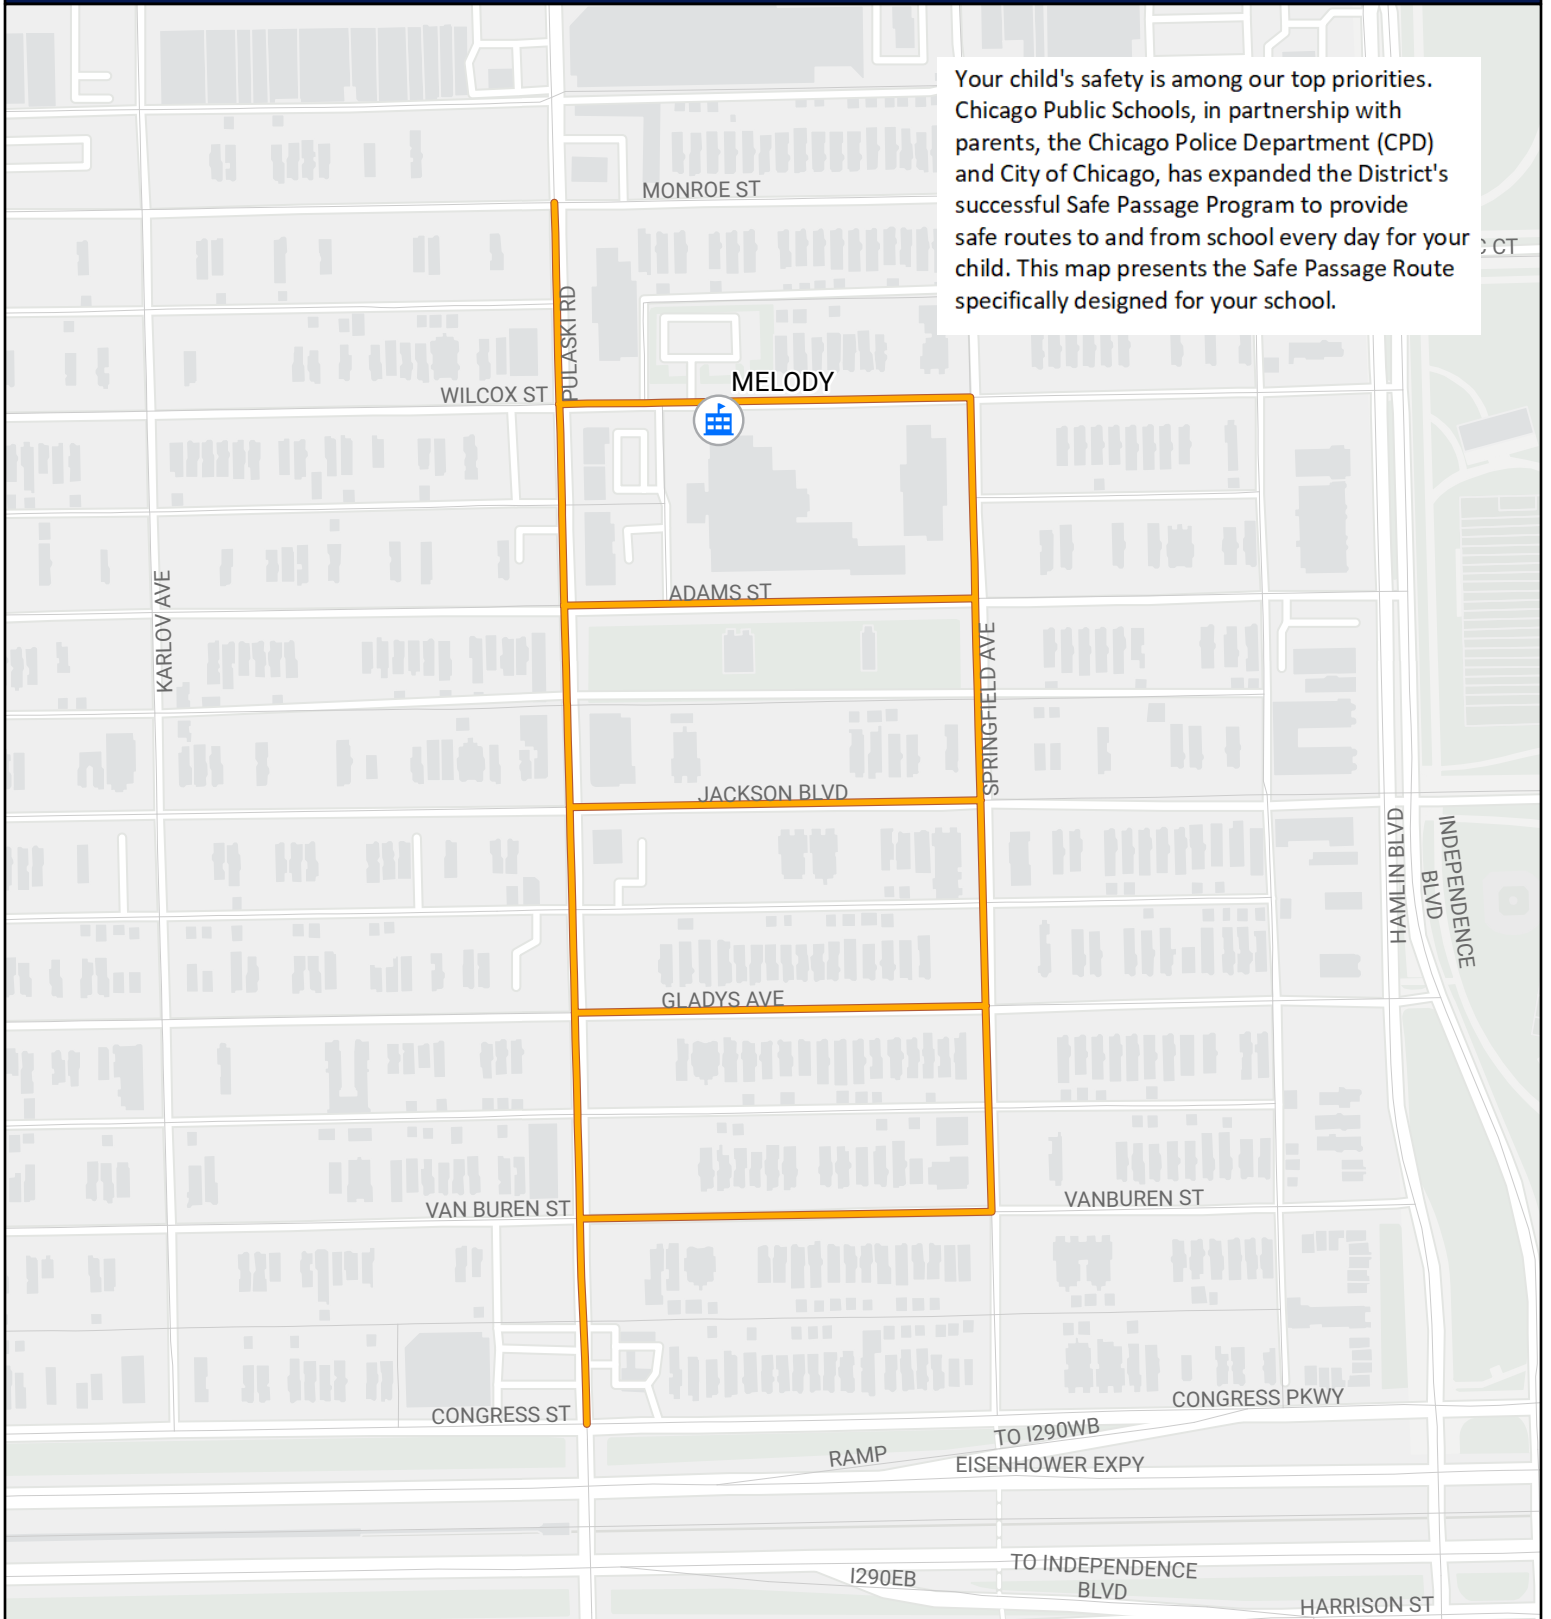

# SAFE PASSAGE ROUTE: MELODY

Your child's safety is among our top priorities. Chicago Public Schools, in partnership with parents, the Chicago Police Department (CPD) and City of Chicago, has expanded the District's successful Safe Passage Program to provide safe routes to and from school every day for your child. This map presents the Safe Passage Route specifically designed for your school.

-  Safe Passage Route
-  School Location

Source: PDM, CPS June 2023