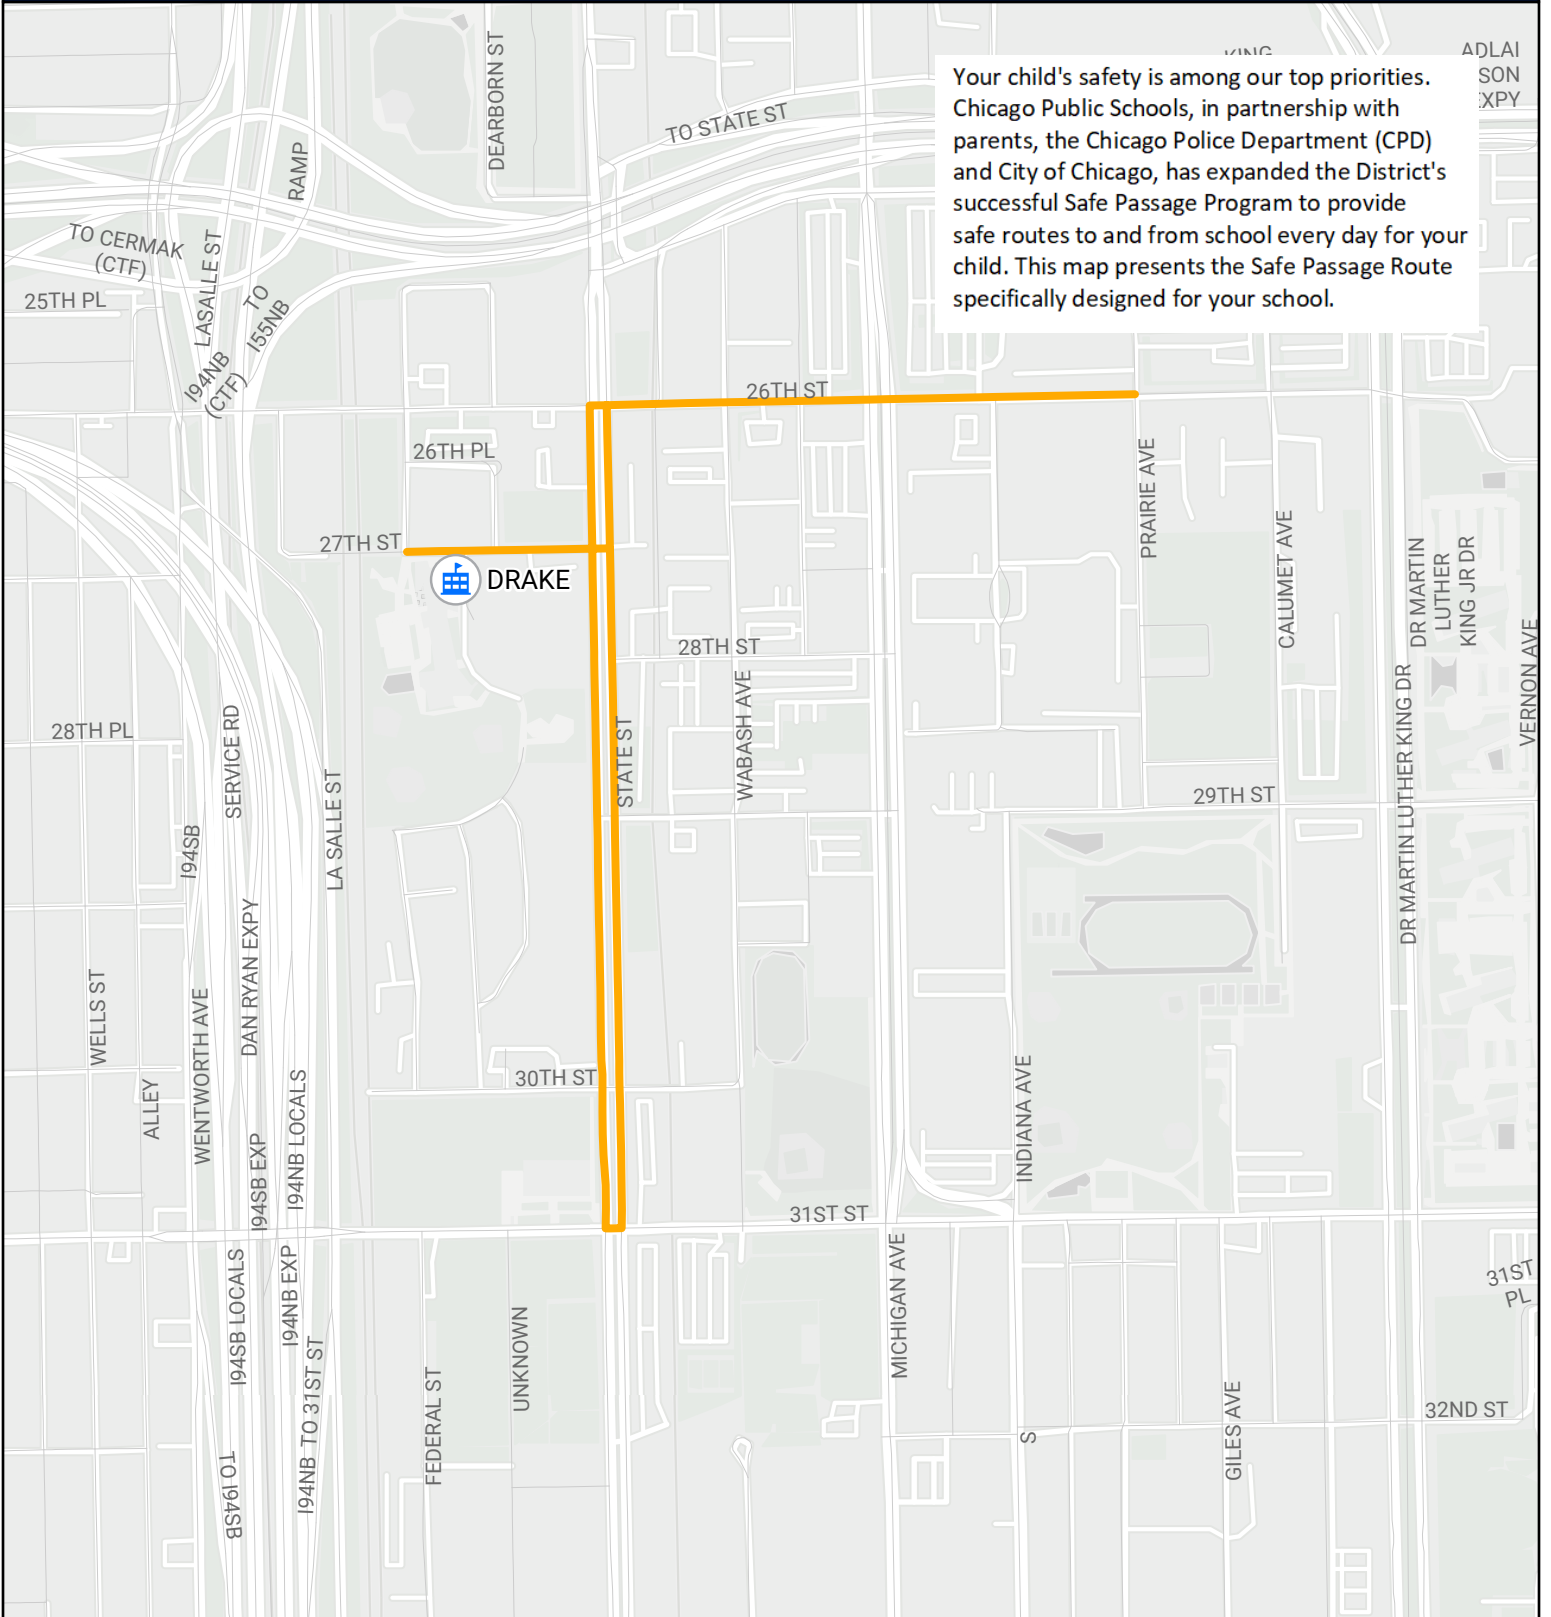

SAFE PASSAGE ROUTE: DRAKE

Your child's safety is among our top priorities. Chicago Public Schools, in partnership with parents, the Chicago Police Department (CPD) and City of Chicago, has expanded the District's successful Safe Passage Program to provide safe routes to and from school every day for your child. This map presents the Safe Passage Route specifically designed for your school.

-  Safe Passage Route
-  School Location

Source: PDM, CPS July 2023