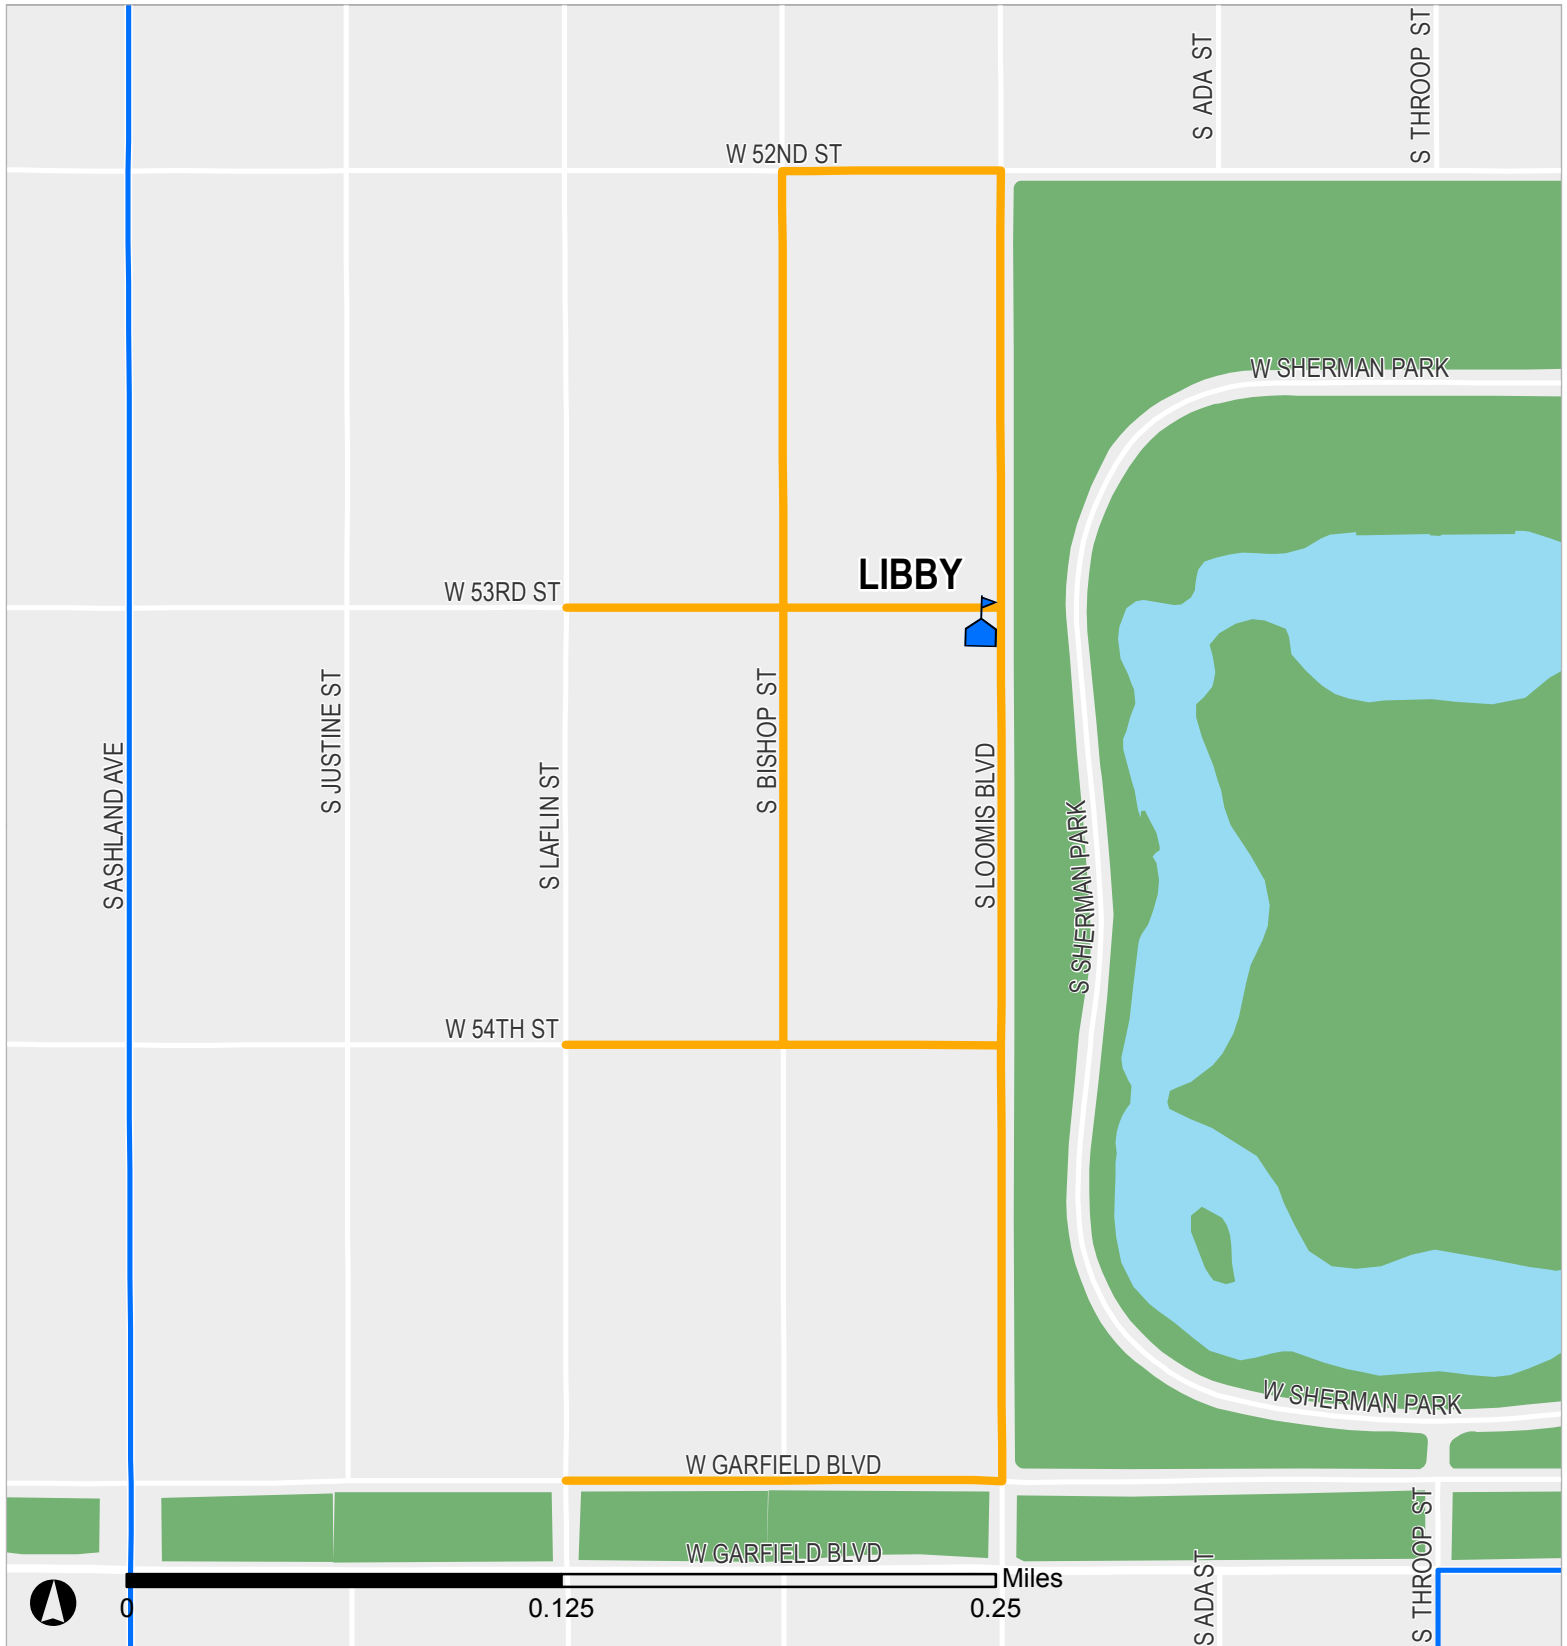

# SAFE PASSAGE ROUTE: LIBBY

Your child's safety is among our top priorities. Chicago Public Schools, in partnership with parents, the Chicago Police Department (CPD), and City of Chicago, has expanded the District's successful Safe Passage Program to provide safe routes to and from school every day for your child. This map presents the Safe Passage Route specifically designed for your school.

 Safe Passage Route  
 School Location

 Attendance Boundary  
 Park

Updated 26 January 2021