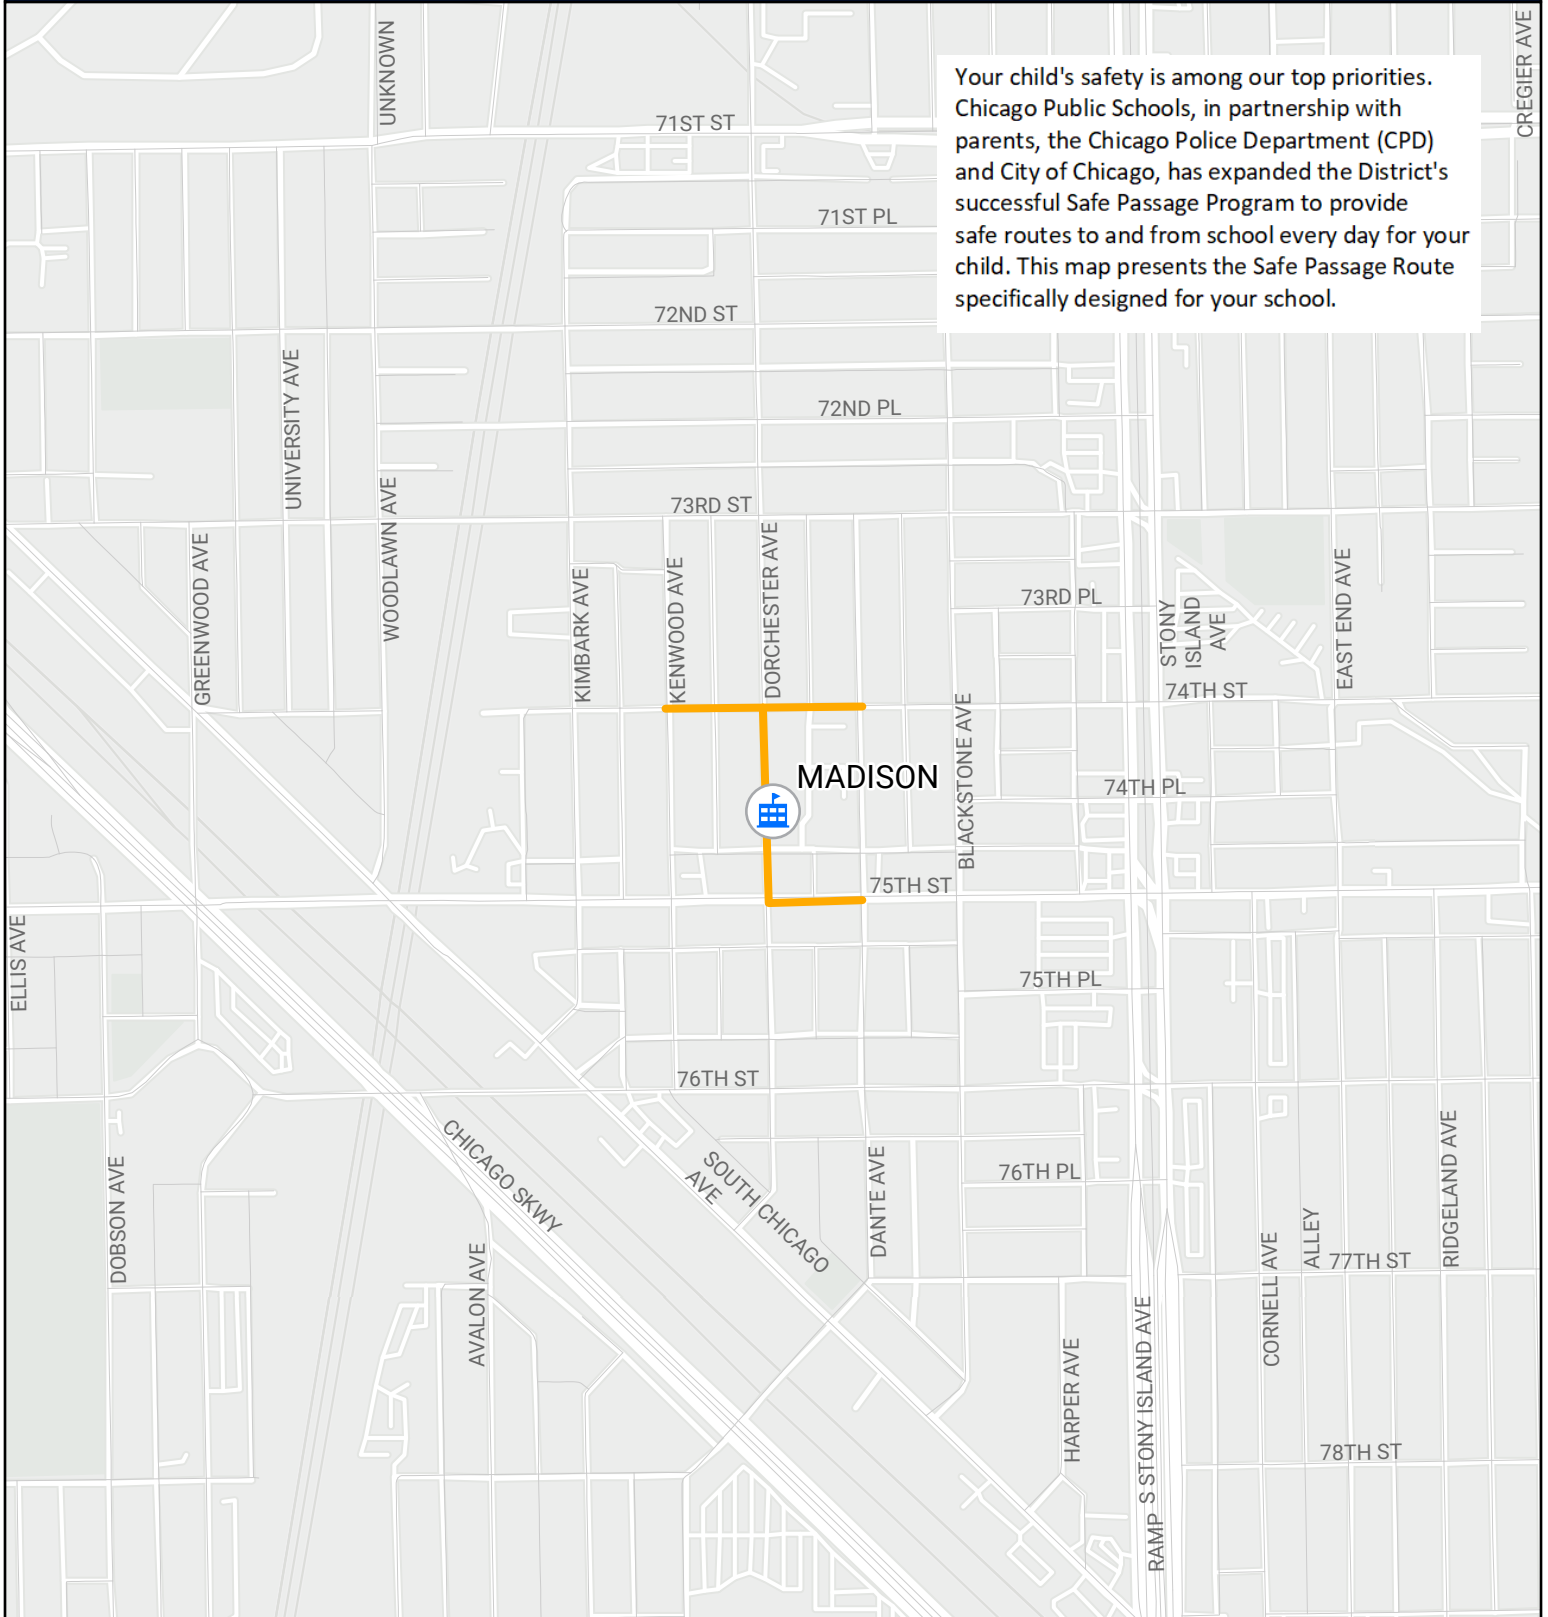

# SAFE PASSAGE ROUTE: MADISON

Your child's safety is among our top priorities. Chicago Public Schools, in partnership with parents, the Chicago Police Department (CPD) and City of Chicago, has expanded the District's successful Safe Passage Program to provide safe routes to and from school every day for your child. This map presents the Safe Passage Route specifically designed for your school.

-  Safe Passage Route
-  School Location

Source: PDM, CPS May 2023