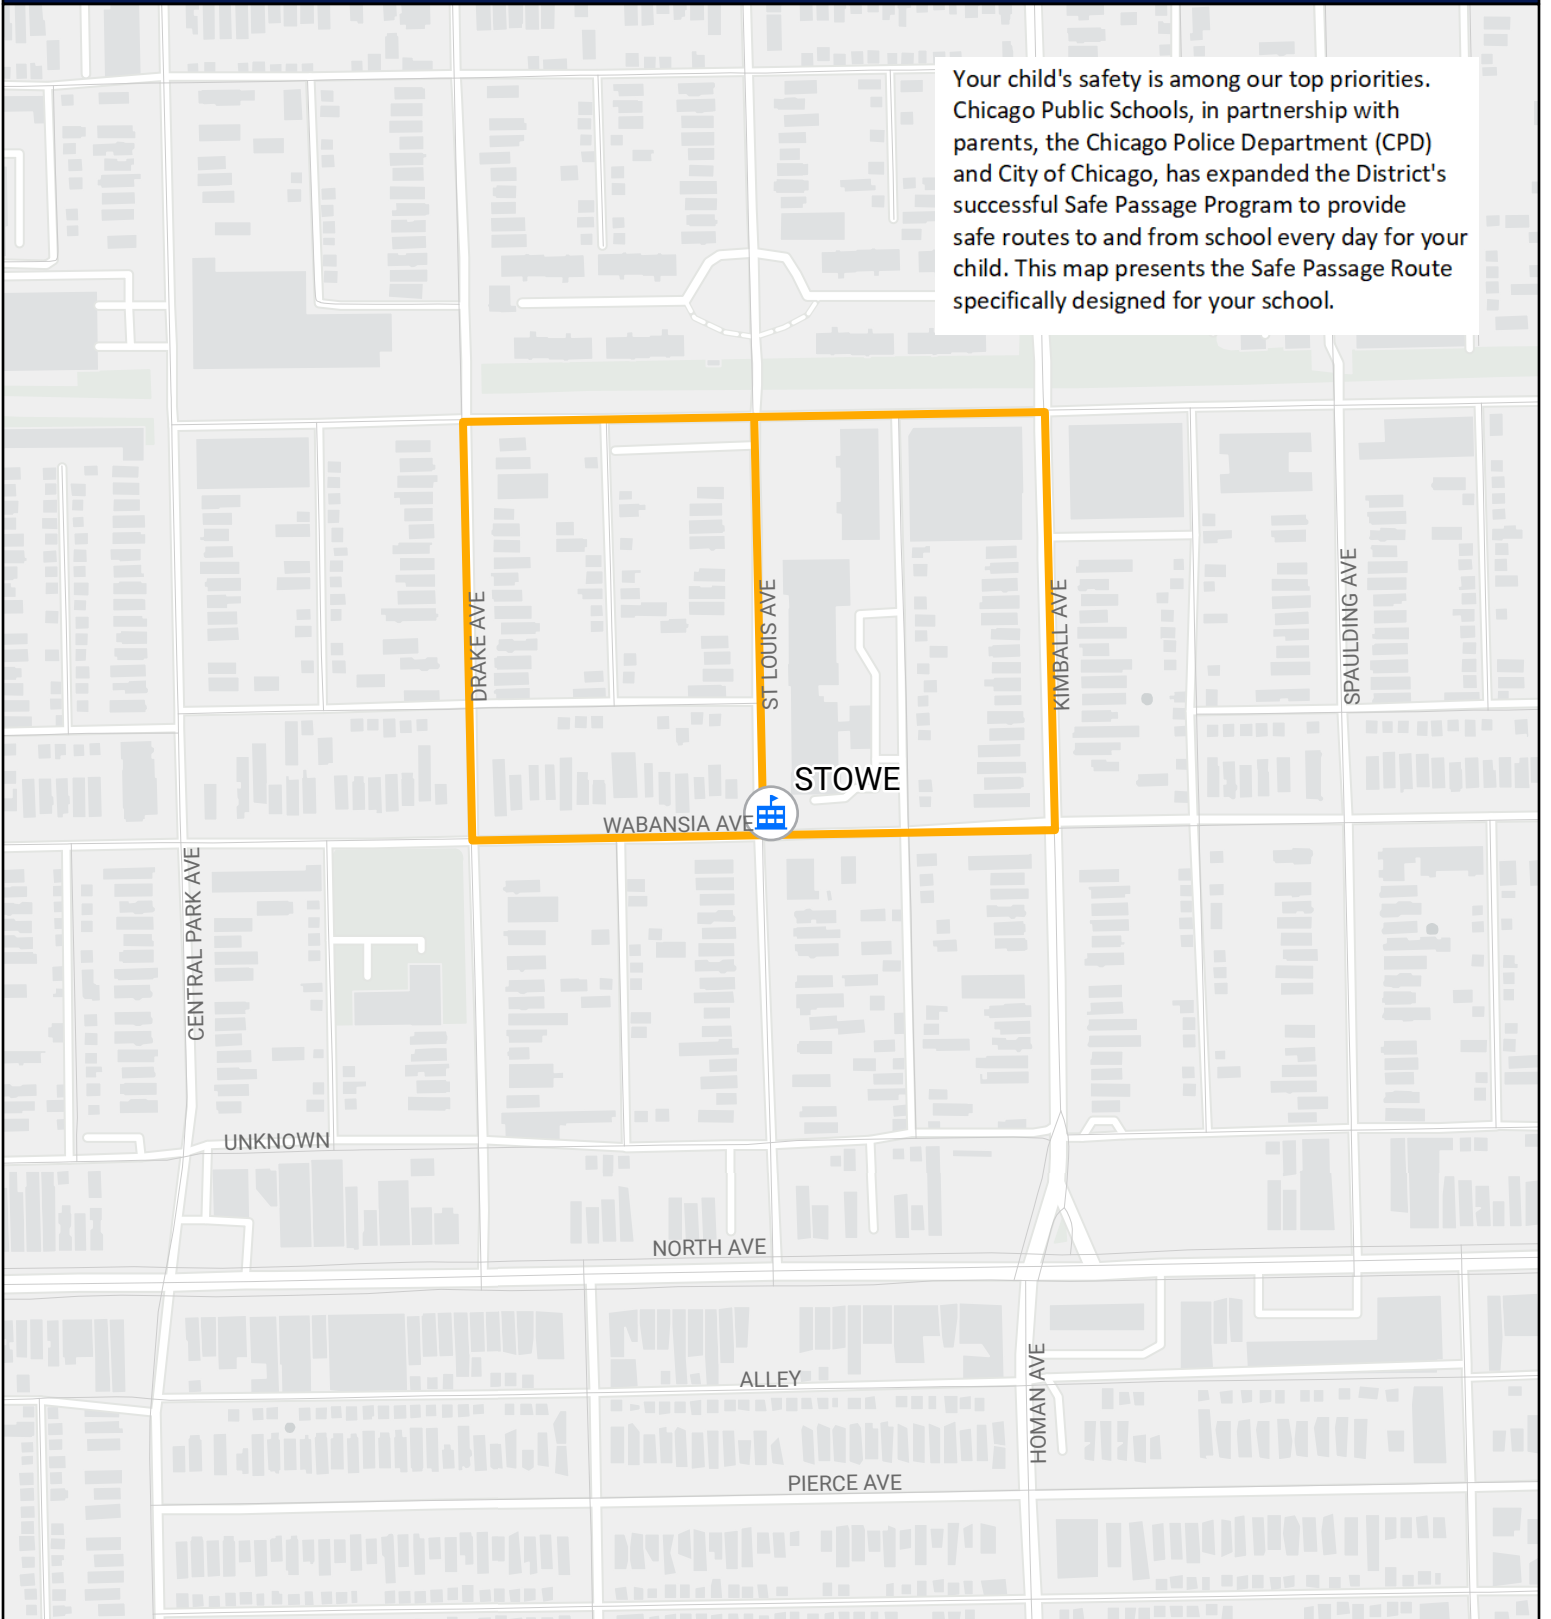

SAFE PASSAGE ROUTE: STOWE

Your child's safety is among our top priorities. Chicago Public Schools, in partnership with parents, the Chicago Police Department (CPD) and City of Chicago, has expanded the District's successful Safe Passage Program to provide safe routes to and from school every day for your child. This map presents the Safe Passage Route specifically designed for your school.

-  Safe Passage Route
-  School Location

Source: PDM, CPS May 2023