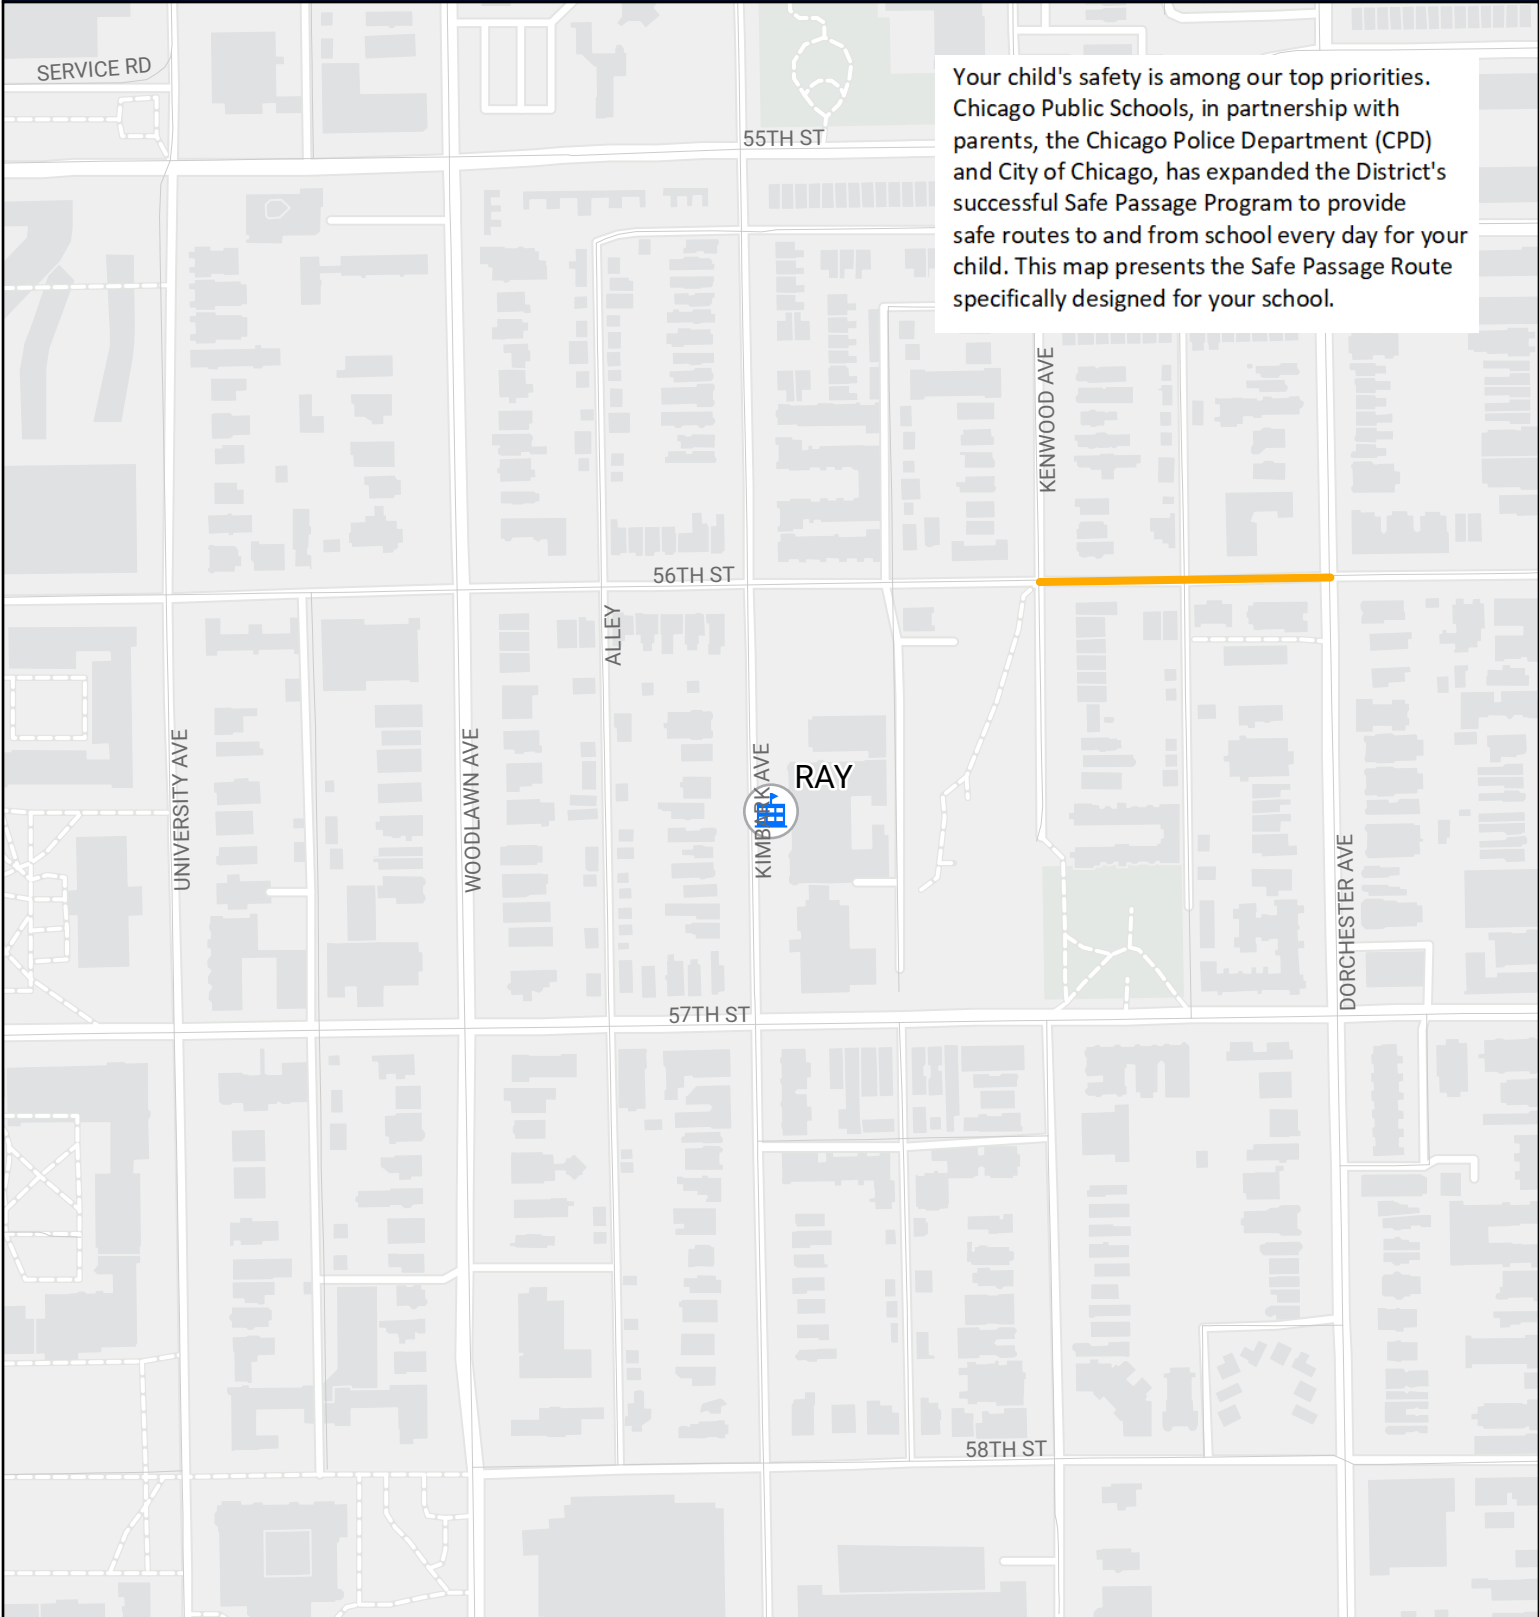

SAFE PASSAGE ROUTE: RAY

Your child's safety is among our top priorities. Chicago Public Schools, in partnership with parents, the Chicago Police Department (CPD) and City of Chicago, has expanded the District's successful Safe Passage Program to provide safe routes to and from school every day for your child. This map presents the Safe Passage Route specifically designed for your school.

-  Safe Passage Route
-  School Location

Source: PDM, CPS May 2023