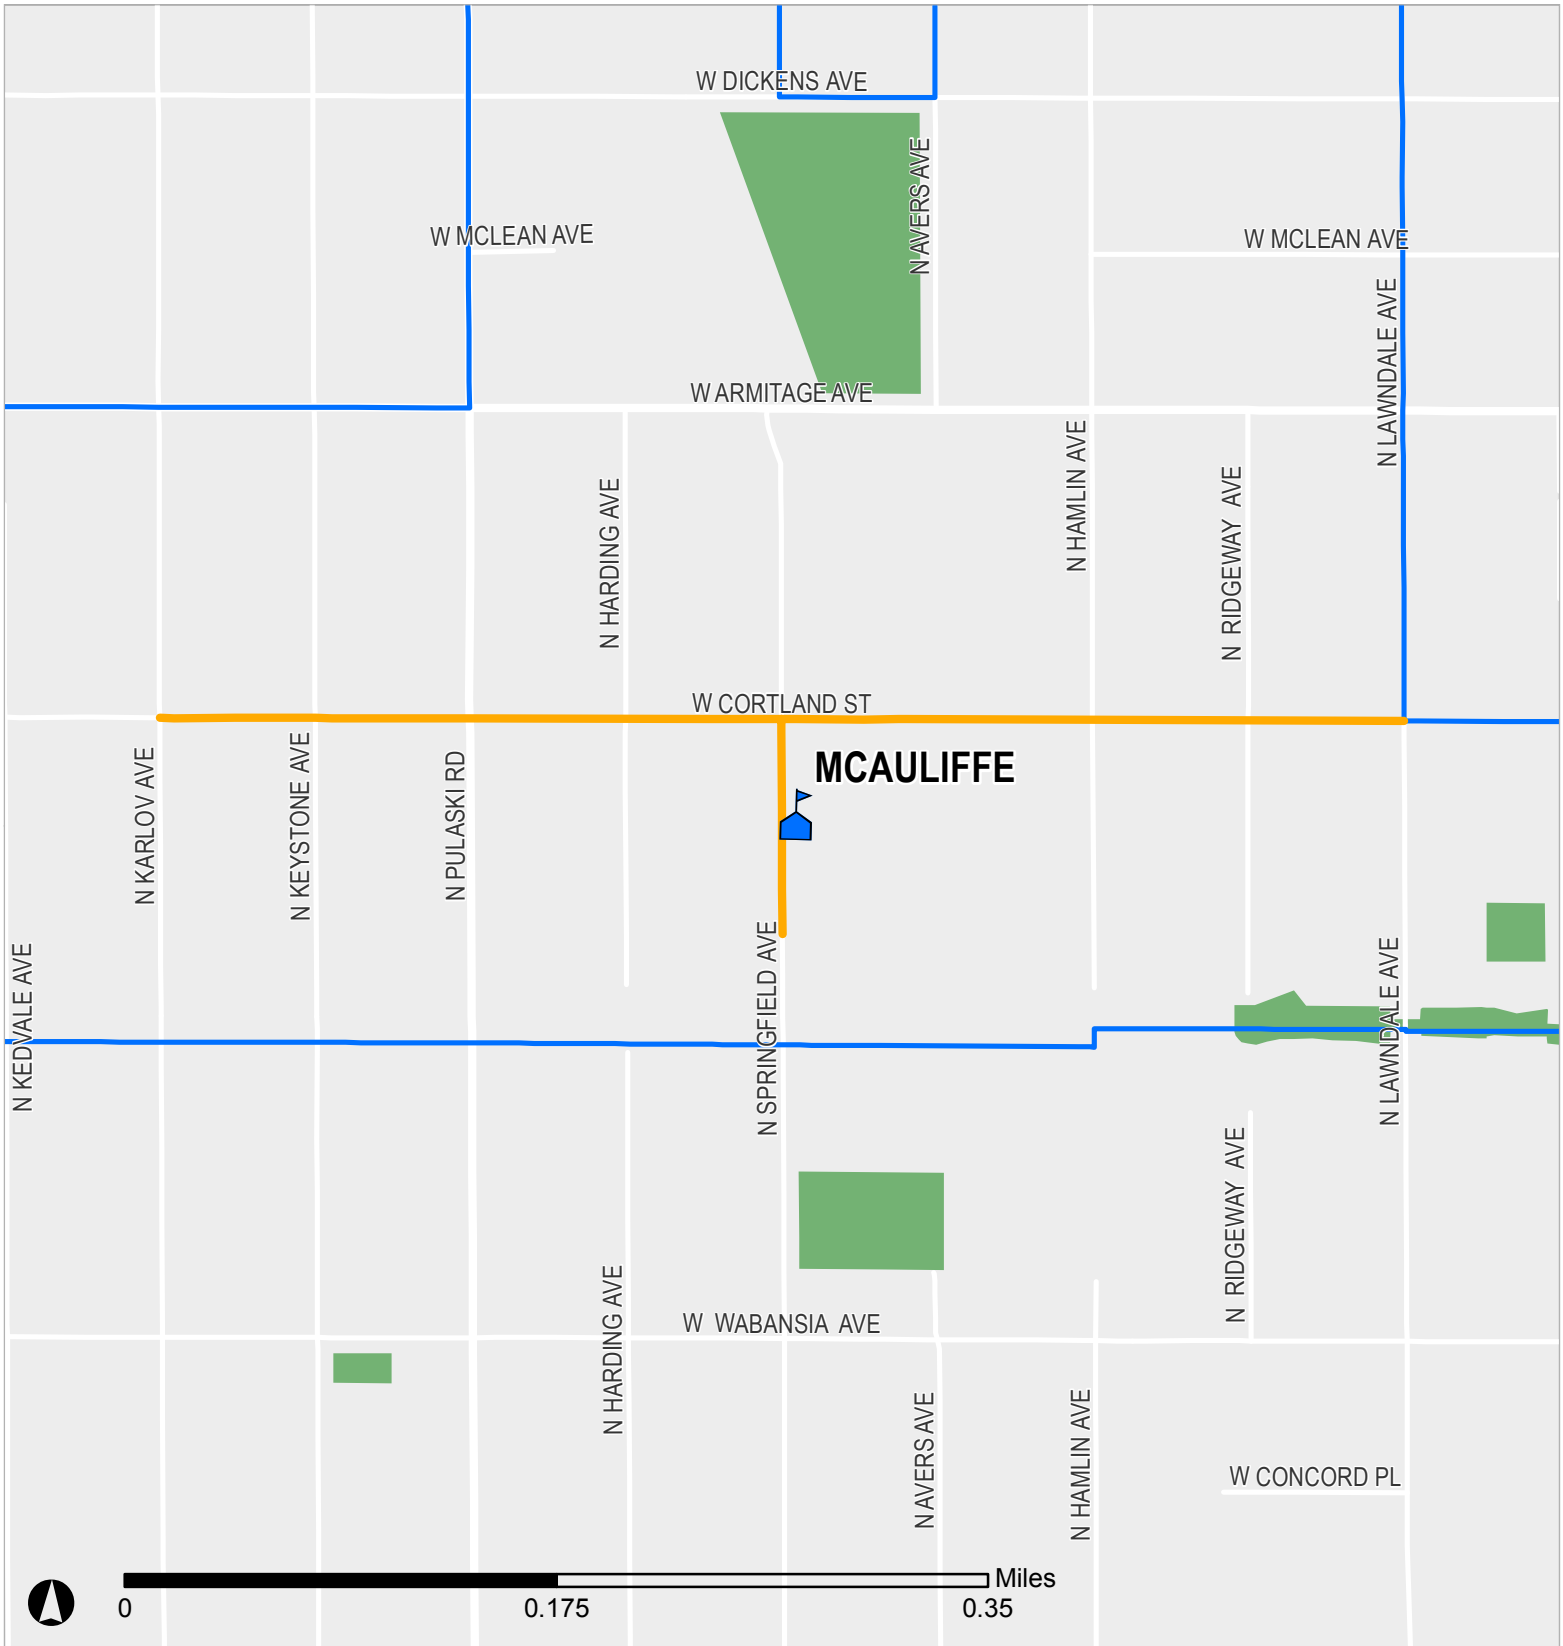

SAFE PASSAGE ROUTE: MCAULIFFE

Your child's safety is among our top priorities. Chicago Public Schools, in partnership with parents, the Chicago Police Department (CPD), and City of Chicago, has expanded the District's successful Safe Passage Program to provide safe routes to and from school every day for your child. This map presents the Safe Passage Route specifically designed for your school.

 Safe Passage Route
 School Location

 Attendance Boundary
 Park

Updated 26 January 2021