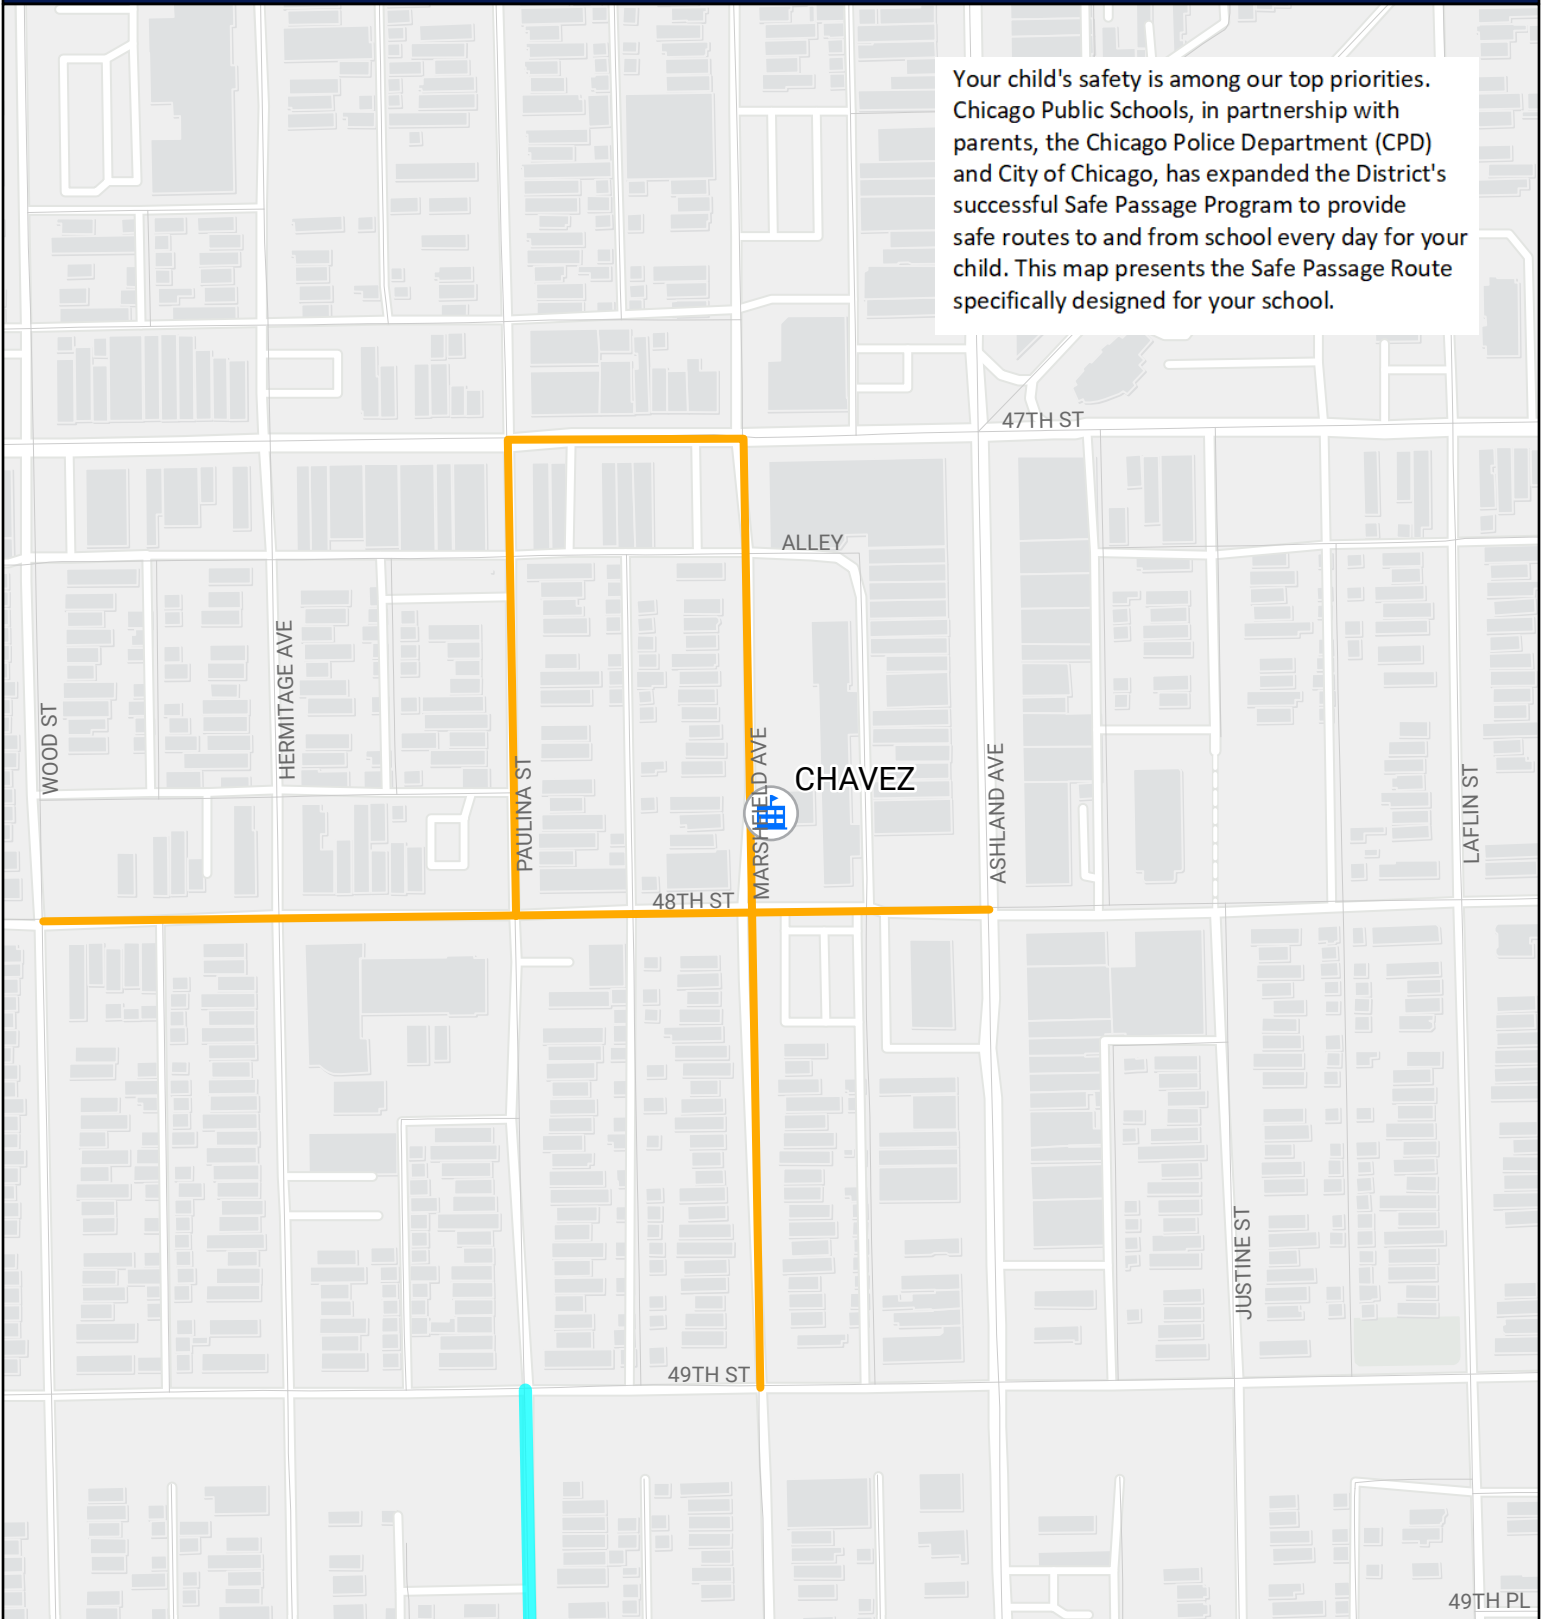

SAFE PASSAGE ROUTE: CHAVEZ

Your child's safety is among our top priorities. Chicago Public Schools, in partnership with parents, the Chicago Police Department (CPD) and City of Chicago, has expanded the District's successful Safe Passage Program to provide safe routes to and from school every day for your child. This map presents the Safe Passage Route specifically designed for your school.

-  Safe Passage Route
-  School Location

Source: PDM, CPS May 2023