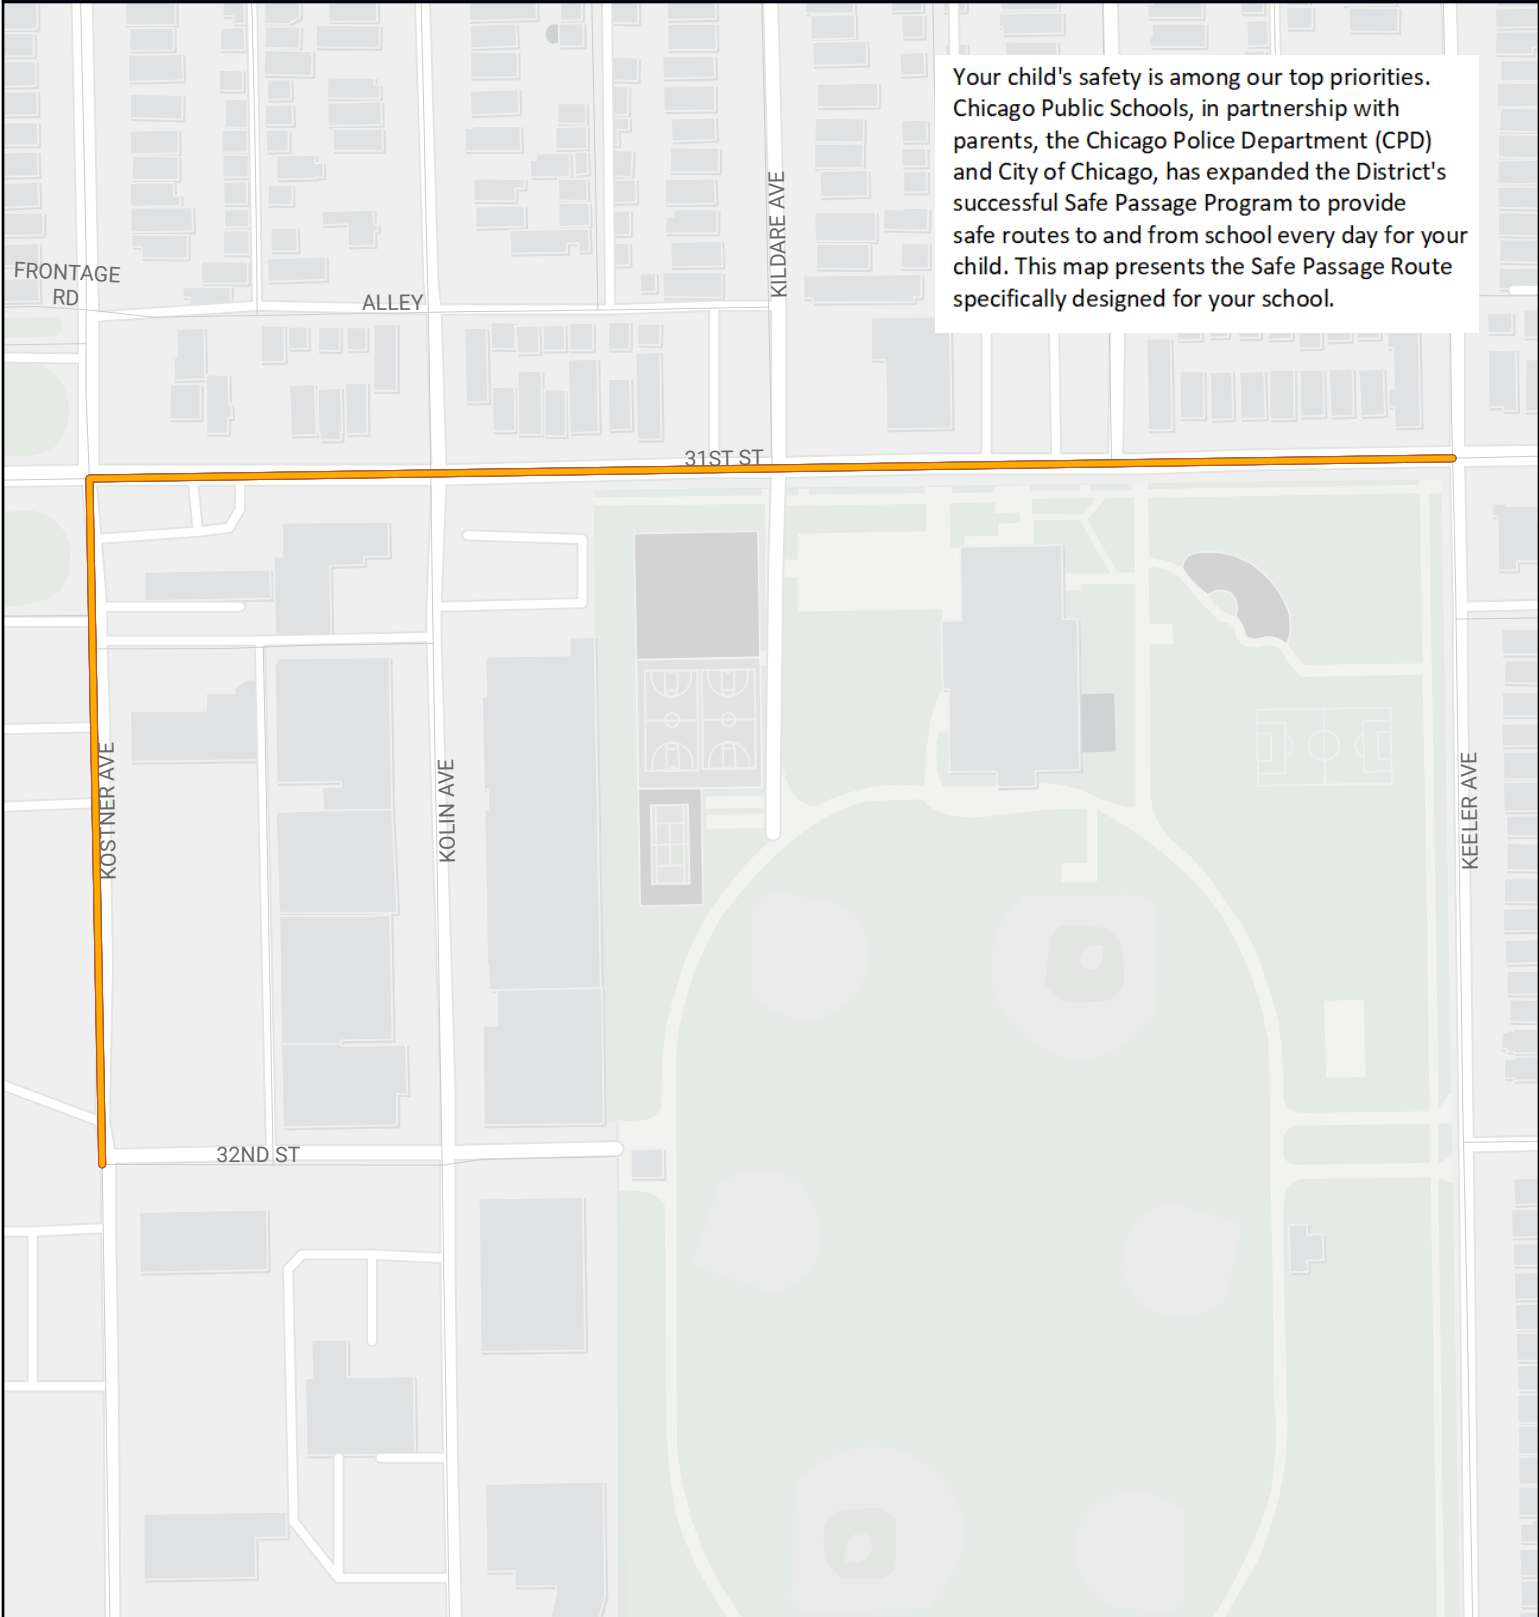

SAFE PASSAGE ROUTE: WORLD LANGUAGE HS

Your child's safety is among our top priorities. Chicago Public Schools, in partnership with parents, the Chicago Police Department (CPD) and City of Chicago, has expanded the District's successful Safe Passage Program to provide safe routes to and from school every day for your child. This map presents the Safe Passage Route specifically designed for your school.

-  Safe Passage Route
-  School Location

Source: PDM, CPS June 2023