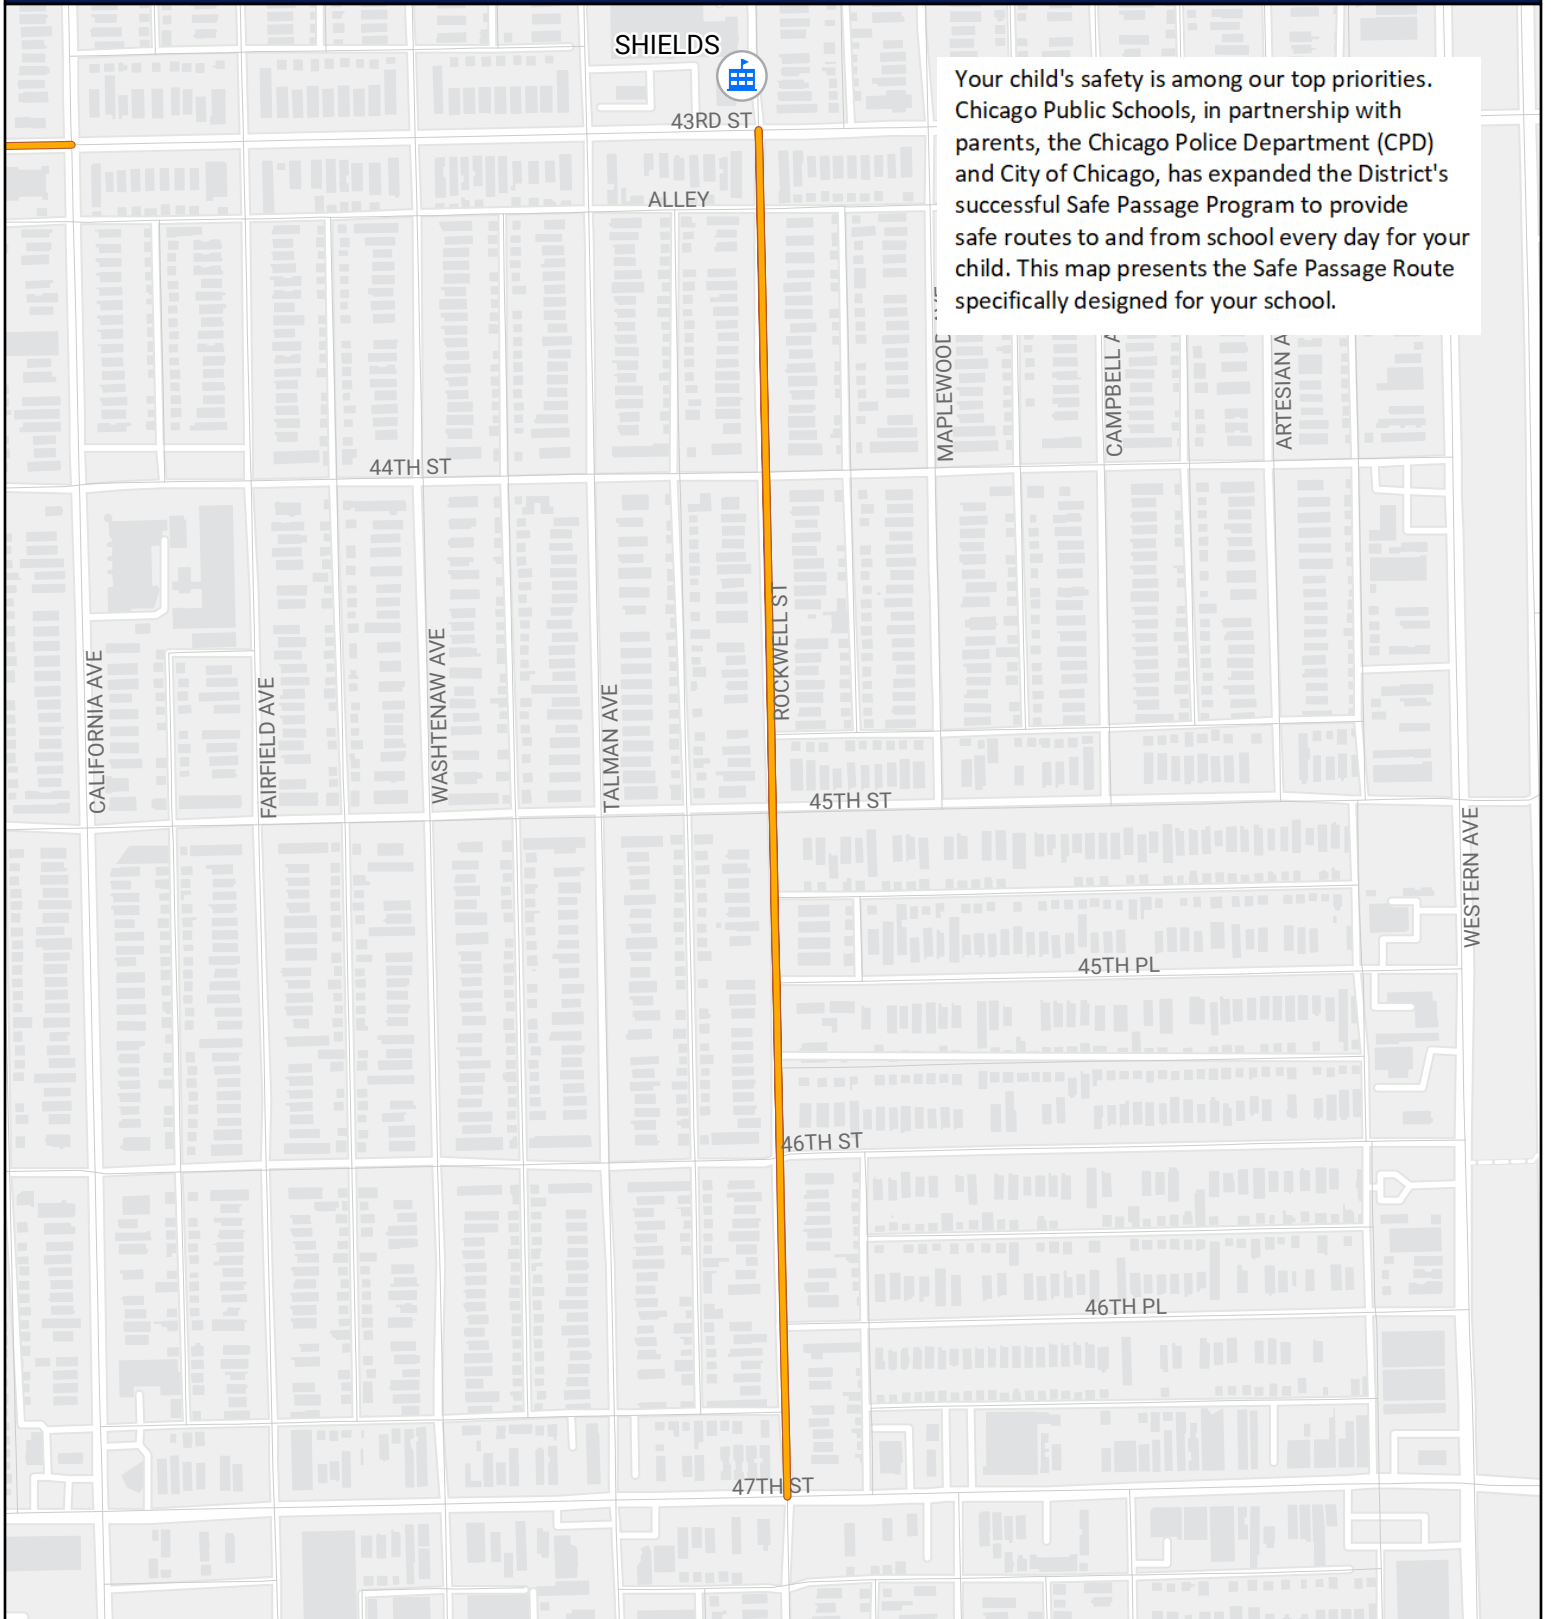

# SAFE PASSAGE ROUTE: SHIELDS

Your child's safety is among our top priorities. Chicago Public Schools, in partnership with parents, the Chicago Police Department (CPD) and City of Chicago, has expanded the District's successful Safe Passage Program to provide safe routes to and from school every day for your child. This map presents the Safe Passage Route specifically designed for your school.

-  Safe Passage Route
-  School Location

Source: PDM, CPS June 2023