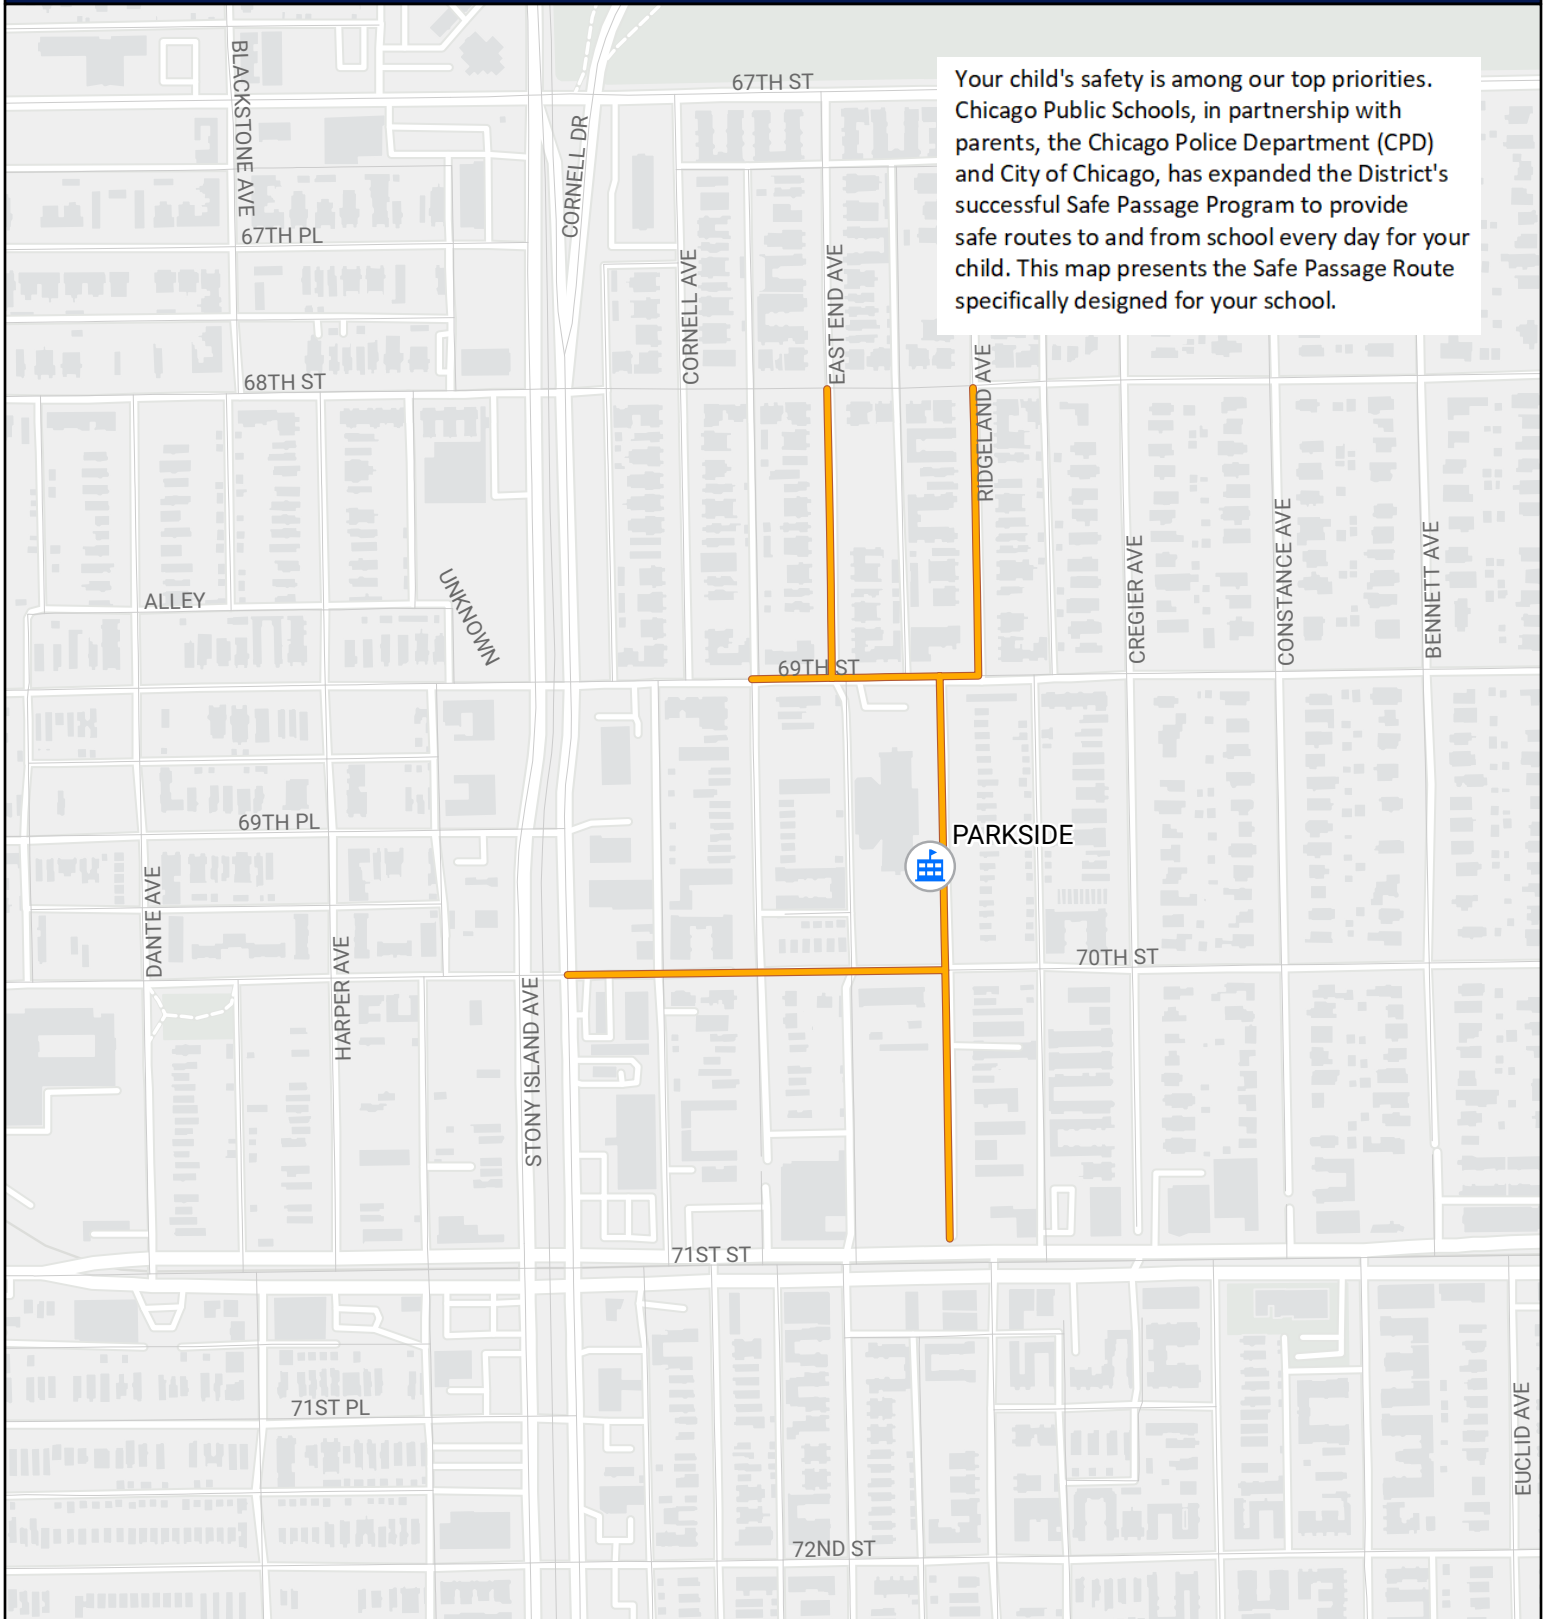

SAFE PASSAGE ROUTE: PARKSIDE

Your child's safety is among our top priorities. Chicago Public Schools, in partnership with parents, the Chicago Police Department (CPD) and City of Chicago, has expanded the District's successful Safe Passage Program to provide safe routes to and from school every day for your child. This map presents the Safe Passage Route specifically designed for your school.

-  Safe Passage Route
-  School Location